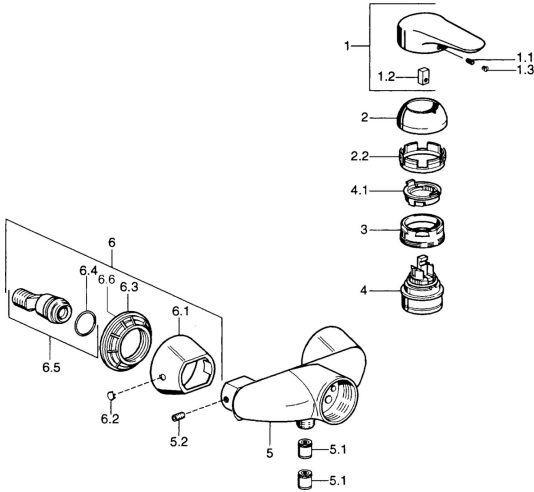

EAN: 4015474683181
static.hansa.com/0367010586

- Shower solutions
- Single-lever
- Wall mounted
- Single operating lever/handle, Hot/Cold symbols
- Non-return valve(s)

Technical data

Technical properties

Hot water supply	max. +80°C
Working pressure	0.5-10 bar
Backflow prevention (EN1717)	EB

Regulations

EN standard	EN 817
-------------	---------------

Spare parts

SP03670102

	Name	Code
1	Lever, 99 mm, red/blue Discontinued	59913769
1	Lever Discontinued	59913771
1	Lever, L=99 mm, (-2011)	59913768
1	Lever, L=138 mm Discontinued	59913770
1.1	Screw, M5x8, SW2.5	59904755
1.2	Bushing	59904778
1.3	Plug, hot/cold	59906705
2	Covering cap	59906563
2	Covering cap Chrome/Satin Discontinued	59906564
2.2	Fixing sleeve	59906695
3	Eye screw, M50x1, SW45	59904775
4	Cartridge, 4.8 eco	59904601
4.1	Hot water limiter	59904759
5.1	Non-return valve	59905714
5.2	Screw, M8x8	59906104
6.1	Cover flange Discontinued	59911473
6.2	Plug Discontinued	59911480
6.3	Adapter Discontinued	59911486
6.4	O-ring, 25.07x2.62	59911479
6.5	Connector, G1/2	59911491
N.I.	Vacuum breaker, DN15	59911330