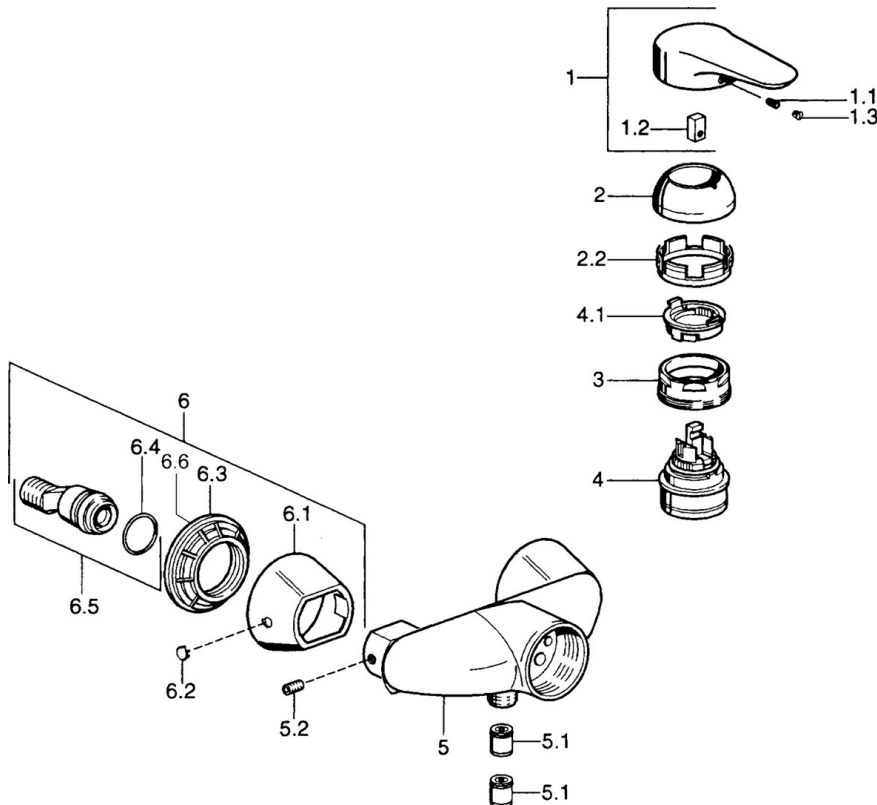

EAN: 4015474683181
static.hansa.com/0367010586

- Shower solutions
- Single-lever
- Wall mounted
- Single operating lever/handle, Hot/Cold symbols
- Non-return valve(s)

Technical data

Technical properties

Hot water supply	max. +80°C
Working pressure	0.5-10 bar
Backflow prevention (EN1717)	EB

Regulations

EN standard	EN 817
-------------	---------------

Spare parts

SP03670102

	Name	Code
1	Lever, 99 mm, red/blue Discontinued	59913769
1	Lever Discontinued	59913771
1	Lever, L=99 mm, (-2011)	59913768
1	Lever, L=138 mm Discontinued	59913770
1.1	Screw, M5x8, SW2.5	59904755
1.2	Bushing	59904778
1.3	Plug, hot/cold	59906705
2	Covering cap	59906563
2	Covering cap Chrome/Satin Discontinued	59906564
2.2	Fixing sleeve	59906695
3	Eye screw, M50x1, SW45	59904775
4	Cartridge, 4.8 eco	59904601
4.1	Hot water limiter	59904759
5.1	Non-return valve	59905714
5.2	Screw, M8x8	59906104
6.1	Cover flange Discontinued	59911473
6.2	Plug Discontinued	59911480
6.3	Adapter Discontinued	59911486
6.4	O-ring, 25.07x2.62	59911479
6.5	Connector, G1/2	59911491
N.I.	Vacuum breaker, DN15	59911330