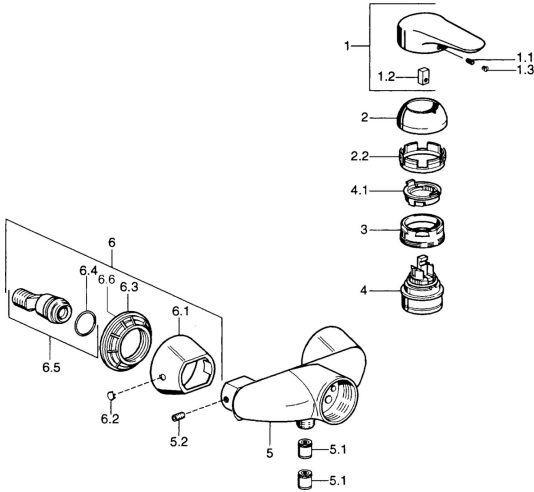

EAN: 4015474683082
static.hansa.com/03670105

- Shower solutions
- Single-lever
- Wall mounted
- Chrome
- Single operating lever/handle, Hot/Cold symbols
- Non-return valve(s)

Technical data

Technical properties

Hot water supply	max. +80°C
Working pressure	0.5-10 bar
Backflow prevention (EN1717)	EB

Regulations

EN standard	EN 817
-------------	---------------

Spare parts

SP03670102

	Name	Code
1	Lever, 99 mm, red/blue Discontinued	59913769
1	Lever Discontinued	59913771
1	Lever, L=99 mm, (-2011)	59913768
1	Lever, L=138 mm Discontinued	59913770
1.1	Screw, M5x8, SW2.5	59904755
1.2	Bushing	59904778
1.3	Plug, hot/cold	59906705
2	Covering cap	59906563
2	Covering cap Chrome/Satin Discontinued	59906564
2.2	Fixing sleeve	59906695
3	Eye screw, M50x1, SW45	59904775
4	Cartridge, 4.8 eco	59904601
4.1	Hot water limiter	59904759
5.1	Non-return valve	59905714
5.2	Screw, M8x8	59906104
6.1	Cover flange Discontinued	59911473
6.2	Plug Discontinued	59911480
6.3	Adapter Discontinued	59911486
6.4	O-ring, 25.07x2.62	59911479
6.5	Connector, G1/2	59911491
N.I.	Vacuum breaker, DN15	59911330