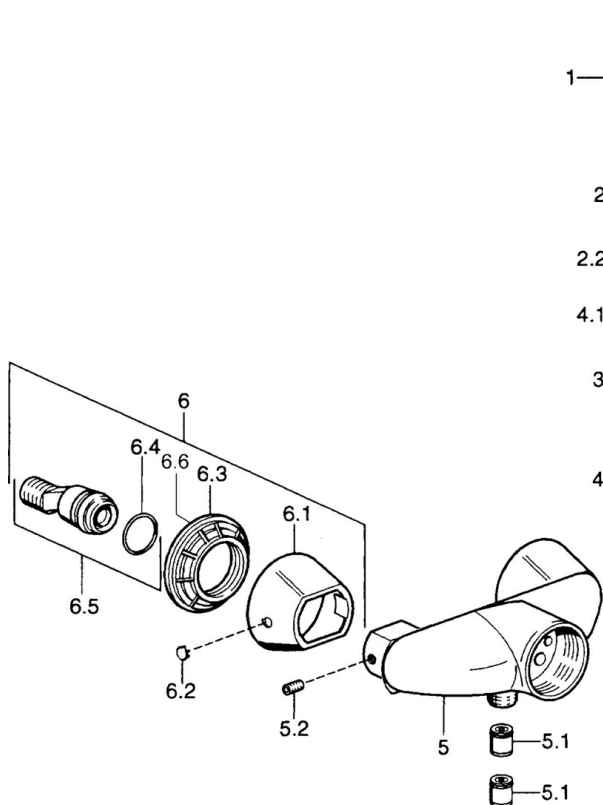

EAN: 4015474683082
static.hansa.com/03670105

- Shower solutions
- Single-lever
- Wall mounted
- Chrome
- Single operating lever/handle, Hot/Cold symbols
- Non-return valve(s)

Technical data

Technical properties

Hot water supply	max. +80°C
Working pressure	0.5-10 bar
Backflow prevention (EN1717)	EB

Regulations

EN standard	EN 817
-------------	---------------

Spare parts

SP03670102

	Name	Code
1	Lever, 99 mm, red/blue Discontinued	59913769
1	Lever Discontinued	59913771
1	Lever, L=99 mm, (-2011)	59913768
1	Lever, L=138 mm Discontinued	59913770
1.1	Screw, M5x8, SW2.5	59904755
1.2	Bushing	59904778
1.3	Plug, hot/cold	59906705
2	Covering cap	59906563
2	Covering cap Chrome/Satin Discontinued	59906564
2.2	Fixing sleeve	59906695
3	Eye screw, M50x1, SW45	59904775
4	Cartridge, 4.8 eco	59904601
4.1	Hot water limiter	59904759
5.1	Non-return valve	59905714
5.2	Screw, M8x8	59906104
6.1	Cover flange Discontinued	59911473
6.2	Plug Discontinued	59911480
6.3	Adapter Discontinued	59911486
6.4	O-ring, 25.07x2.62	59911479
6.5	Connector, G1/2	59911491
N.I.	Vacuum breaker, DN15	59911330