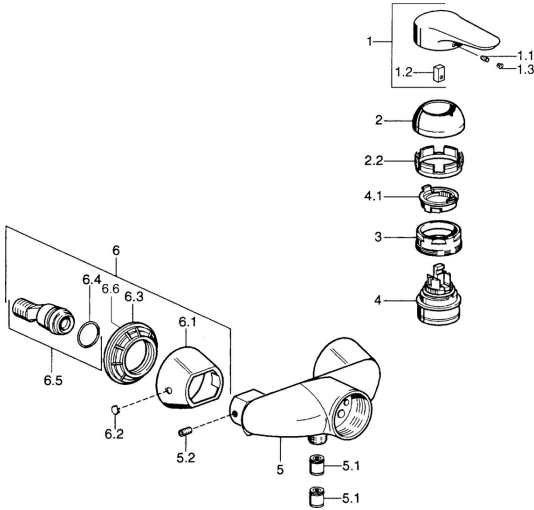

EAN: 4015474683860  
[static.hansa.com/03670103](http://static.hansa.com/03670103)

- Shower solutions
- Single-lever
- Wall mounted
- Chrome
- Single operating lever/handle, Hot/Cold symbols
- Non-return valve(s)

### Technical properties

Hot water supply	<b>max. +80°C</b>
Working pressure	<b>0.5-10 bar</b>
Backflow prevention (EN1717)	<b>EB</b>

## Spare parts

### SP03670102

	Name	Code
1	Lever, 99 mm, red/blue Discontinued	59913769
1	Lever Discontinued	59913771
1	Lever, L=99 mm, (-2011)	59913768
1	Lever, L=138 mm Discontinued	59913770
1.1	Screw, M5x8, SW2.5	59904755
1.2	Bushing	59904778
1.3	Plug, hot/cold	59906705
2	Covering cap	59906563
2	Covering cap Chrome/Satin Discontinued	59906564
2.2	Fixing sleeve	59906695
3	Eye screw, M50x1, SW45	59904775
4	Cartridge, 4.8 eco	59904601
4.1	Hot water limiter	59904759
5.1	Non-return valve	59905714
5.2	Screw, M8x8	59906104
6.1	Cover flange Discontinued	59911473
6.2	Plug Discontinued	59911480
6.3	Adapter Discontinued	59911486
6.4	O-ring, 25.07x2.62	59911479
6.5	Connector, G1/2	59911491
N.I.	Vacuum breaker, DN15	59911330