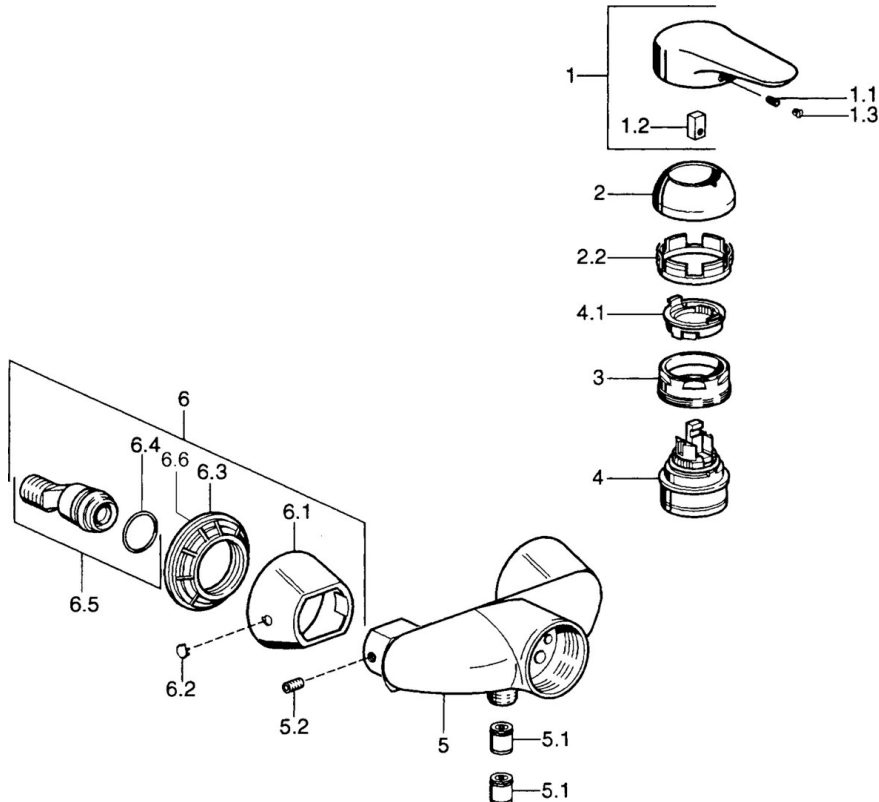

EAN: 4015474683860  
[static.hansa.com/03670103](http://static.hansa.com/03670103)

- Shower solutions
- Single-lever
- Wall mounted
- Chrome
- Single operating lever/handle, Hot/Cold symbols
- Non-return valve(s)

## Technical data

### Technical properties

Hot water supply	<b>max. +80°C</b>
Working pressure	<b>0.5-10 bar</b>
Backflow prevention (EN1717)	<b>EB</b>

### SP03670102

	Name	Code
1	Lever, 99 mm, red/blue Discontinued	59913769
1	Lever Discontinued	59913771
1	Lever, L=99 mm, (-2011)	59913768
1	Lever, L=138 mm Discontinued	59913770
1.1	Screw, M5x8, SW2.5	59904755
1.2	Bushing	59904778
1.3	Plug, hot/cold	59906705
2	Covering cap	59906563
2	Covering cap Chrome/Satin Discontinued	59906564
2.2	Fixing sleeve	59906695
3	Eye screw, M50x1, SW45	59904775
4	Cartridge, 4.8 eco	59904601
4.1	Hot water limiter	59904759
5.1	Non-return valve	59905714
5.2	Screw, M8x8	59906104
6.1	Cover flange Discontinued	59911473
6.2	Plug Discontinued	59911480
6.3	Adapter Discontinued	59911486
6.4	O-ring, 25.07x2.62	59911479
6.5	Connector, G1/2	59911491
N.I.	Vacuum breaker, DN15	59911330