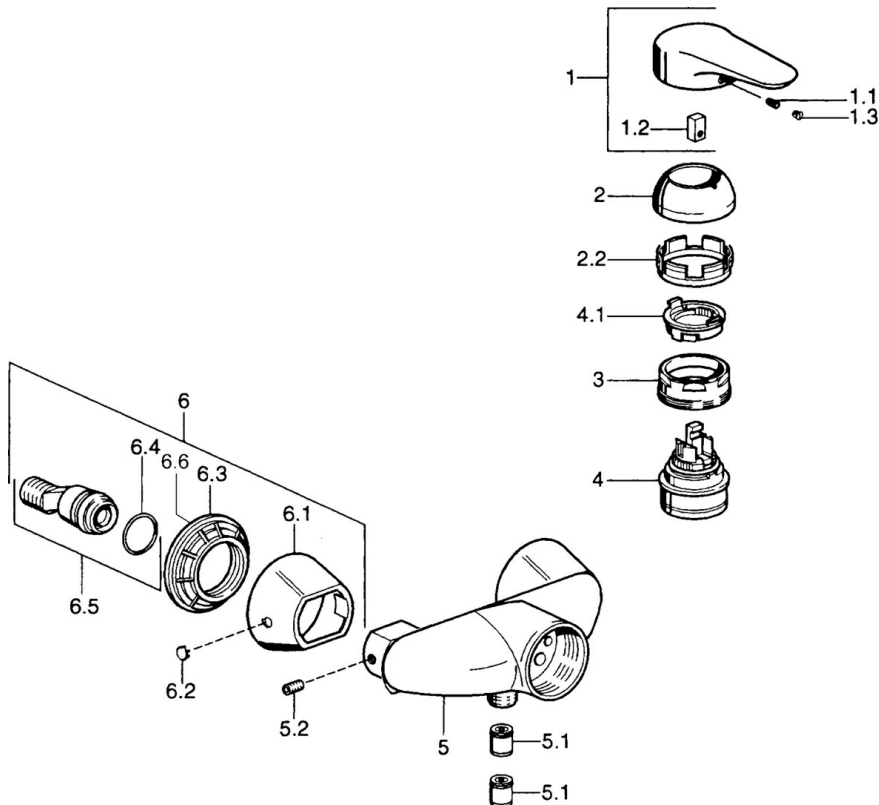

EAN: 4015474679795
static.hansa.com/0367010286

- Shower solutions
- Single-lever
- Wall mounted
- Single operating lever/handle, Hot/Cold symbols
- Non-return valve(s)

Technical data

Technical properties

Hot water supply	max. +80°C
Working pressure	0.5-10 bar
Backflow prevention (EN1717)	EB

Regulations

EN standard	EN 817
-------------	---------------

Spare parts

SP03670102

	Name	Code
1	Lever, 99 mm, red/blue Discontinued	59913769
1	Lever Discontinued	59913771
1	Lever, L=99 mm, (-2011)	59913768
1	Lever, L=138 mm Discontinued	59913770
1.1	Screw, M5x8, SW2.5	59904755
1.2	Bushing	59904778
1.3	Plug, hot/cold	59906705
2	Covering cap	59906563
2	Covering cap Chrome/Satin Discontinued	59906564
2.2	Fixing sleeve	59906695
3	Eye screw, M50x1, SW45	59904775
4	Cartridge, 4.8 eco	59904601
4.1	Hot water limiter	59904759
5.1	Non-return valve	59905714
5.2	Screw, M8x8	59906104
6.1	Cover flange Discontinued	59911473
6.2	Plug Discontinued	59911480
6.3	Adapter Discontinued	59911486
6.4	O-ring, 25.07x2.62	59911479
6.5	Connector, G1/2	59911491
N.I.	Vacuum breaker, DN15	59911330