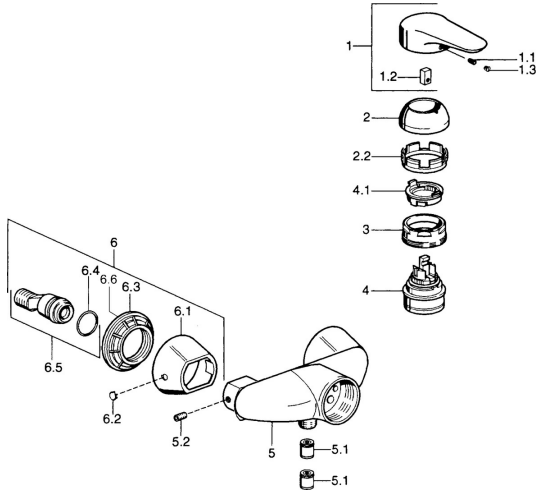

EAN: 4015474679795
static.hansa.com/0367010286

- Shower solutions
- Single-lever
- Wall mounted
- Single operating lever/handle, Hot/Cold symbols
- Non-return valve(s)

Technical data

Technical properties

Hot water supply	max. +80°C
Working pressure	0.5-10 bar
Backflow prevention (EN1717)	EB

Regulations

EN standard	EN 817
-------------	---------------

Spare parts

SP03670102

	Name	Code
1	Lever, 99 mm, red/blue Discontinued	59913769
1	Lever Discontinued	59913771
1	Lever, L=99 mm, (-2011)	59913768
1	Lever, L=138 mm Discontinued	59913770
1.1	Screw, M5x8, SW2.5	59904755
1.2	Bushing	59904778
1.3	Plug, hot/cold	59906705
2	Covering cap	59906563
2	Covering cap Chrome/Satin Discontinued	59906564
2.2	Fixing sleeve	59906695
3	Eye screw, M50x1, SW45	59904775
4	Cartridge, 4.8 eco	59904601
4.1	Hot water limiter	59904759
5.1	Non-return valve	59905714
5.2	Screw, M8x8	59906104
6.1	Cover flange Discontinued	59911473
6.2	Plug Discontinued	59911480
6.3	Adapter Discontinued	59911486
6.4	O-ring, 25.07x2.62	59911479
6.5	Connector, G1/2	59911491
N.I.	Vacuum breaker, DN15	59911330