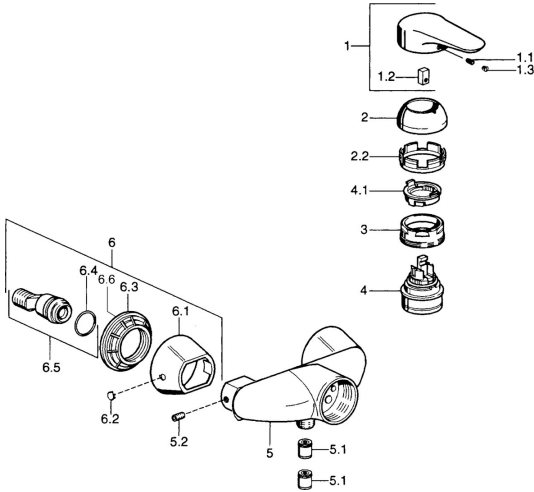

EAN: 4015474679740
static.hansa.com/03670102

- Shower solutions
- Single-lever
- Wall mounted
- Chrome
- Single operating lever/handle, Hot/Cold symbols
- Non-return valve(s)

Technical data

Technical properties

Hot water supply	max. +80°C
Working pressure	0.5-10 bar
Backflow prevention (EN1717)	EB

Regulations

EN standard	EN 817
-------------	---------------

Spare parts

SP03670102

	Name	Code
1	Lever, 99 mm, red/blue Discontinued	59913769
1	Lever Discontinued	59913771
1	Lever, L=99 mm, (-2011)	59913768
1	Lever, L=138 mm Discontinued	59913770
1.1	Screw, M5x8, SW2.5	59904755
1.2	Bushing	59904778
1.3	Plug, hot/cold	59906705
2	Covering cap	59906563
2	Covering cap Chrome/Satin Discontinued	59906564
2.2	Fixing sleeve	59906695
3	Eye screw, M50x1, SW45	59904775
4	Cartridge, 4.8 eco	59904601
4.1	Hot water limiter	59904759
5.1	Non-return valve	59905714
5.2	Screw, M8x8	59906104
6.1	Cover flange Discontinued	59911473
6.2	Plug Discontinued	59911480
6.3	Adapter Discontinued	59911486
6.4	O-ring, 25.07x2.62	59911479
6.5	Connector, G1/2	59911491
N.I.	Vacuum breaker, DN15	59911330