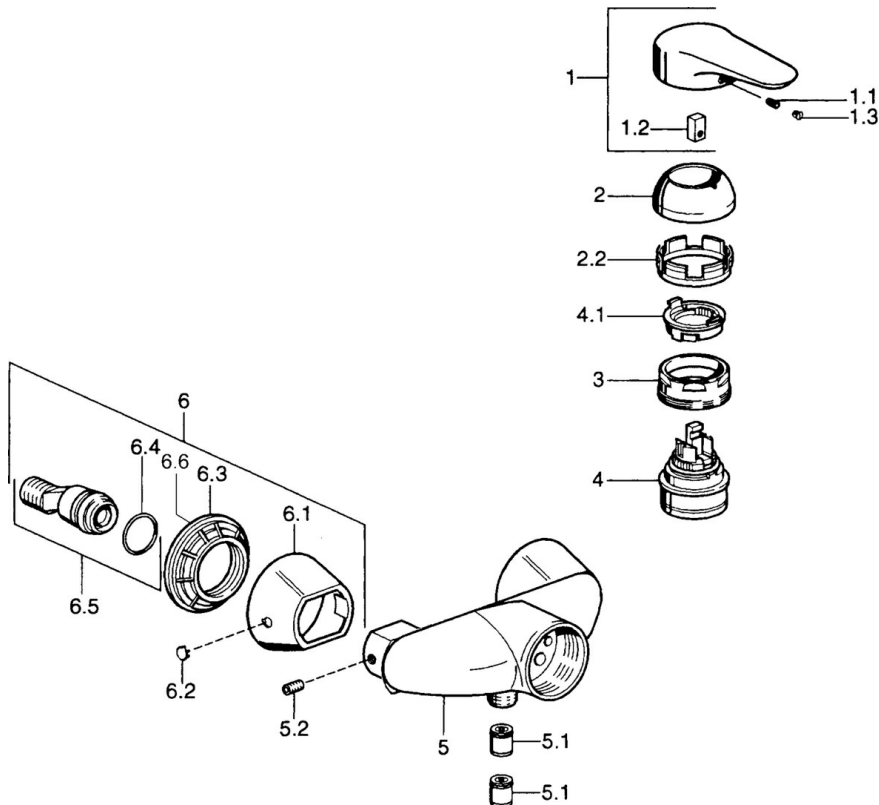

EAN: 4015474679740
static.hansa.com/03670102

- Shower solutions
- Single-lever
- Wall mounted
- Chrome
- Single operating lever/handle, Hot/Cold symbols
- Non-return valve(s)

Technical data

Technical properties

Hot water supply	max. +80°C
Working pressure	0.5-10 bar
Backflow prevention (EN1717)	EB

Regulations

EN standard	EN 817
-------------	---------------

Spare parts

SP03670102

	Name	Code
1	Lever, 99 mm, red/blue Discontinued	59913769
1	Lever Discontinued	59913771
1	Lever, L=99 mm, (-2011)	59913768
1	Lever, L=138 mm Discontinued	59913770
1.1	Screw, M5x8, SW2.5	59904755
1.2	Bushing	59904778
1.3	Plug, hot/cold	59906705
2	Covering cap	59906563
2	Covering cap Chrome/Satin Discontinued	59906564
2.2	Fixing sleeve	59906695
3	Eye screw, M50x1, SW45	59904775
4	Cartridge, 4.8 eco	59904601
4.1	Hot water limiter	59904759
5.1	Non-return valve	59905714
5.2	Screw, M8x8	59906104
6.1	Cover flange Discontinued	59911473
6.2	Plug Discontinued	59911480
6.3	Adapter Discontinued	59911486
6.4	O-ring, 25.07x2.62	59911479
6.5	Connector, G1/2	59911491
N.I.	Vacuum breaker, DN15	59911330