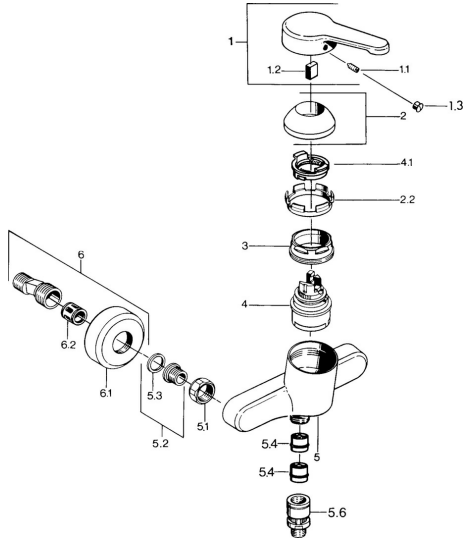

EAN: 4015474585348
static.hansa.com/0367010194

- Shower solutions
- Single-lever
- Wall mounted
- Edelmessing
- Single operating lever/handle, Hot/Cold symbols
- Non-return valve(s)
- Silencer(s)

Technical data

Technical properties

Hot water supply	max. +80°C
Working pressure	0.5-10 bar
Backflow prevention (EN1717)	EB

Regulations

EN standard	EN 817
-------------	---------------

Spare parts

SP03670101

	Name	Code
1	Lever, L=99 mm, (-2011)	59913768
1.1	Screw, M5x8, SW2.5	59904755
1.2	Bushing	59904778
1.3	Plug, hot/cold	59906705
2	Covering cap	59906563
2.2	Fixing sleeve	59906695
3	Eye screw, M50x1, SW45	59904775
4	Cartridge, 4.8 eco	59904601
4.1	Hot water limiter	59904759
5.1	Connection nut, G3/4, AF30	59902230
5.2	Seat, G1/2, L, WAF10	59904618
5.3	Retaining ring, 23.9x15.2x2	59902689
5.4	Non-return valve	59905714
5.5	Thread nipple, G1/2xM18x1	59911384
5.6	Vacuum breaker, DN15	59911330
6	Eccentric Discontinued	59906601
6.2	Silencer	59904792