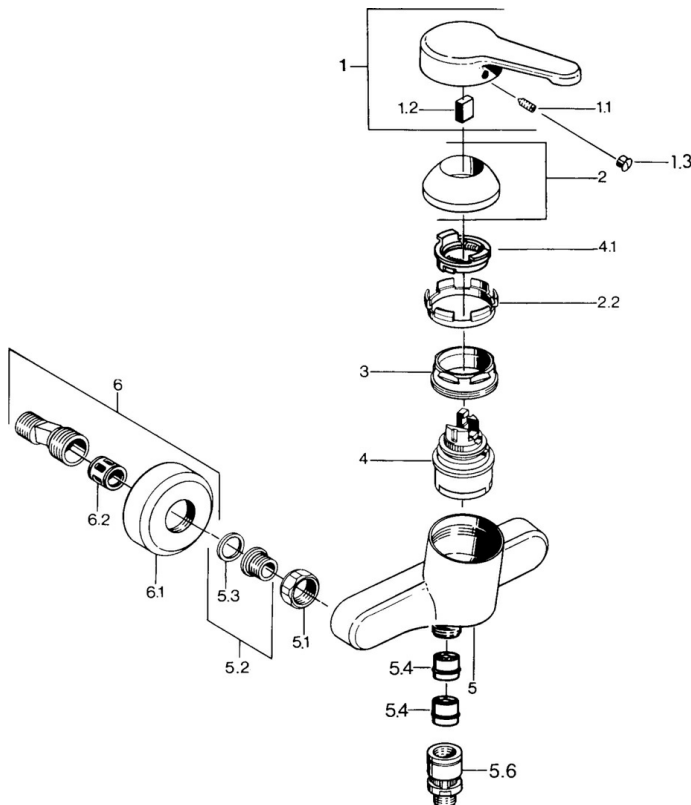

EAN: 4015474585348
static.hansa.com/0367010194

- Shower solutions
- Single-lever
- Wall mounted
- Edelmessing
- Single operating lever/handle, Hot/Cold symbols
- Non-return valve(s)
- Silencer(s)

Technical data

Technical properties

Hot water supply	max. +80°C
Working pressure	0.5-10 bar
Backflow prevention (EN1717)	EB

Regulations

EN standard	EN 817
-------------	---------------

Spare parts

SP03670101

	Name	Code
1	Lever, L=99 mm, (-2011)	59913768
1.1	Screw, M5x8, SW2.5	59904755
1.2	Bushing	59904778
1.3	Plug, hot/cold	59906705
2	Covering cap	59906563
2.2	Fixing sleeve	59906695
3	Eye screw, M50x1, SW45	59904775
4	Cartridge, 4.8 eco	59904601
4.1	Hot water limiter	59904759
5.1	Connection nut, G3/4, AF30	59902230
5.2	Seat, G1/2, L, WAF10	59904618
5.3	Retaining ring, 23.9x15.2x2	59902689
5.4	Non-return valve	59905714
5.5	Thread nipple, G1/2xM18x1	59911384
5.6	Vacuum breaker, DN15	59911330
6	Eccentric Discontinued	59906601
6.2	Silencer	59904792