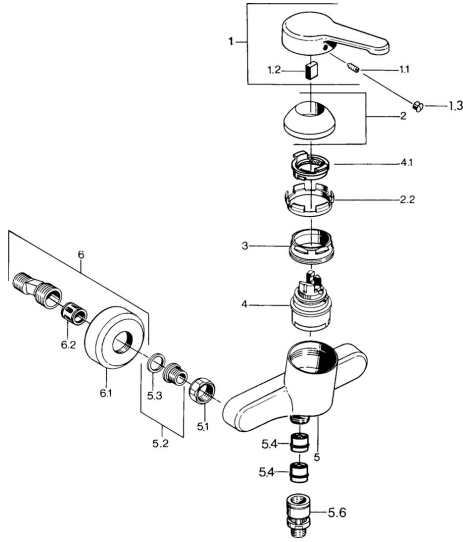

EAN: 4015474585317
static.hansa.com/0367010193

- Shower solutions
- Single-lever
- Wall mounted
- Single operating lever/handle, Hot/Cold symbols
- Non-return valve(s)
- Silencer(s)

Technical data

Technical properties

Hot water supply	max. +80°C
Working pressure	0.5-10 bar
Backflow prevention (EN1717)	EB

Regulations

EN standard	EN 817
-------------	---------------

Spare parts

SP03670101

	Name	Code
1	Lever, L=99 mm, (-2011)	59913768
1.1	Screw, M5x8, SW2.5	59904755
1.2	Bushing	59904778
1.3	Plug, hot/cold	59906705
2	Covering cap	59906563
2.2	Fixing sleeve	59906695
3	Eye screw, M50x1, SW45	59904775
4	Cartridge, 4.8 eco	59904601
4.1	Hot water limiter	59904759
5.1	Connection nut, G3/4, AF30	59902230
5.2	Seat, G1/2, L, WAF10	59904618
5.3	Retaining ring, 23.9x15.2x2	59902689
5.4	Non-return valve	59905714
5.5	Thread nipple, G1/2xM18x1	59911384
5.6	Vacuum breaker, DN15	59911330
6	Eccentric Discontinued	59906601
6.2	Silencer	59904792