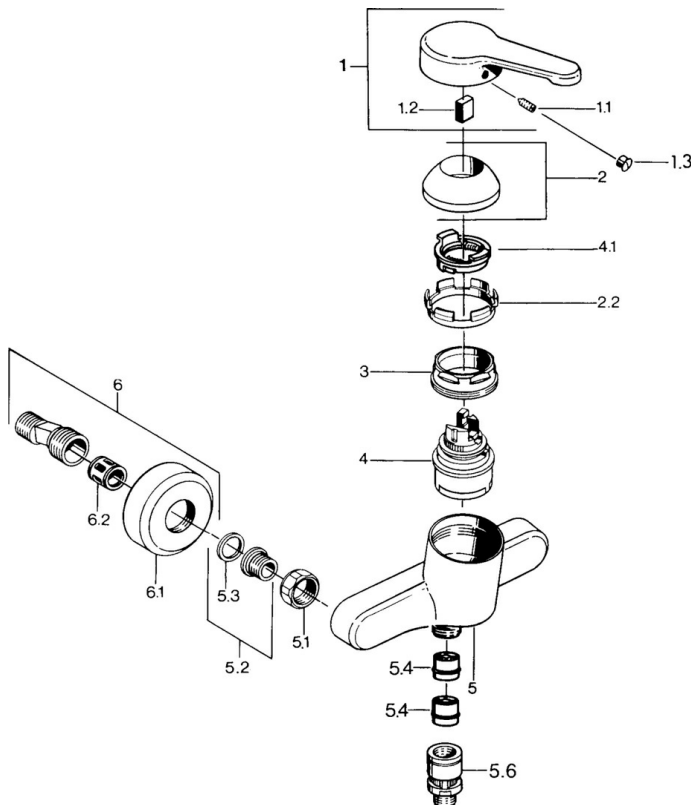

EAN: 4015474585317
static.hansa.com/0367010193

- Shower solutions
- Single-lever
- Wall mounted
- Single operating lever/handle, Hot/Cold symbols
- Non-return valve(s)
- Silencer(s)

Technical data

Technical properties

Hot water supply	max. +80°C
Working pressure	0.5-10 bar
Backflow prevention (EN1717)	EB

Regulations

EN standard	EN 817
-------------	---------------

Spare parts

SP03670101

	Name	Code
1	Lever, L=99 mm, (-2011)	59913768
1.1	Screw, M5x8, SW2.5	59904755
1.2	Bushing	59904778
1.3	Plug, hot/cold	59906705
2	Covering cap	59906563
2.2	Fixing sleeve	59906695
3	Eye screw, M50x1, SW45	59904775
4	Cartridge, 4.8 eco	59904601
4.1	Hot water limiter	59904759
5.1	Connection nut, G3/4, AF30	59902230
5.2	Seat, G1/2, L, WAF10	59904618
5.3	Retaining ring, 23.9x15.2x2	59902689
5.4	Non-return valve	59905714
5.5	Thread nipple, G1/2xM18x1	59911384
5.6	Vacuum breaker, DN15	59911330
6	Eccentric Discontinued	59906601
6.2	Silencer	59904792