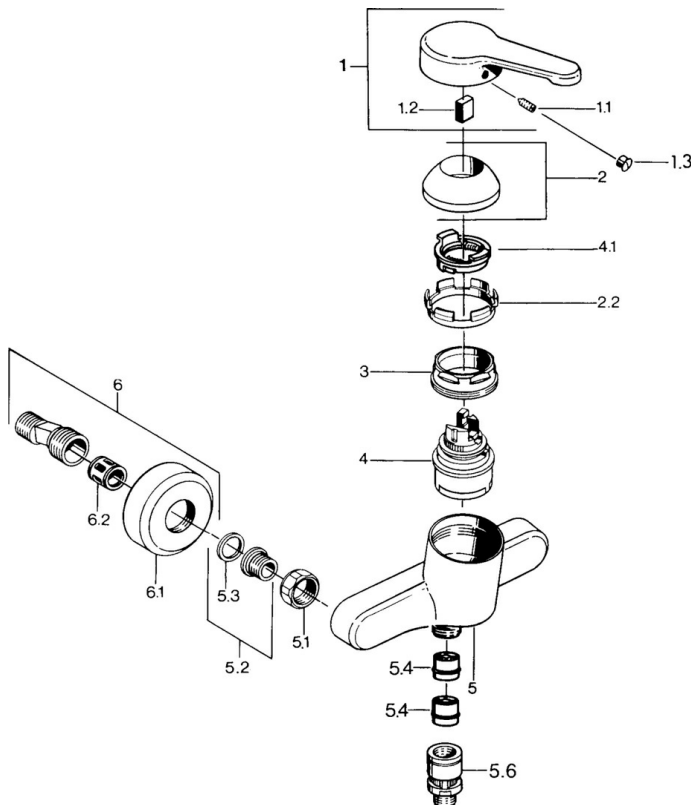

EAN: 4015474579552  
[static.hansa.com/0367010192](http://static.hansa.com/0367010192)

- Shower solutions
- Single-lever
- Wall mounted
- Single operating lever/handle, Hot/Cold symbols
- Non-return valve(s)
- Silencer(s)

## Technical data

### Technical properties

Hot water supply	<b>max. +80°C</b>
Working pressure	<b>0.5-10 bar</b>
Backflow prevention (EN1717)	<b>EB</b>

### SP03670101

	Name	Code
1	Lever, L=99 mm, (-2011)	59913768
1.1	Screw, M5x8, SW2.5	59904755
1.2	Bushing	59904778
1.3	Plug, hot/cold	59906705
2	Covering cap	59906563
2.2	Fixing sleeve	59906695
3	Eye screw, M50x1, SW45	59904775
4	Cartridge, 4.8 eco	59904601
4.1	Hot water limiter	59904759
5.1	Connection nut, G3/4, AF30	59902230
5.2	Seat, G1/2, L, WAF10	59904618
5.3	Retaining ring, 23.9x15.2x2	59902689
5.4	Non-return valve	59905714
5.5	Thread nipple, G1/2xM18x1	59911384
5.6	Vacuum breaker, DN15	59911330
6	Eccentric Discontinued	59906601
6.2	Silencer	59904792