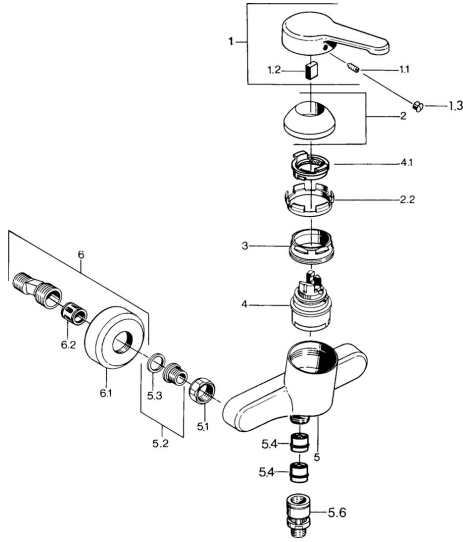

EAN: 4015474579552  
[static.hansa.com/0367010192](http://static.hansa.com/0367010192)

- Shower solutions
- Single-lever
- Wall mounted
- Single operating lever/handle, Hot/Cold symbols
- Non-return valve(s)
- Silencer(s)

### Technical properties

Hot water supply	<b>max. +80°C</b>
Working pressure	<b>0.5-10 bar</b>
Backflow prevention (EN1717)	<b>EB</b>

## Spare parts

### SP03670101

	Name	Code
1	Lever, L=99 mm, (-2011)	59913768
1.1	Screw, M5x8, SW2.5	59904755
1.2	Bushing	59904778
1.3	Plug, hot/cold	59906705
2	Covering cap	59906563
2.2	Fixing sleeve	59906695
3	Eye screw, M50x1, SW45	59904775
4	Cartridge, 4.8 eco	59904601
4.1	Hot water limiter	59904759
5.1	Connection nut, G3/4, AF30	59902230
5.2	Seat, G1/2, L, WAF10	59904618
5.3	Retaining ring, 23.9x15.2x2	59902689
5.4	Non-return valve	59905714
5.5	Thread nipple, G1/2xM18x1	59911384
5.6	Vacuum breaker, DN15	59911330
6	Eccentric Discontinued	59906601
6.2	Silencer	59904792