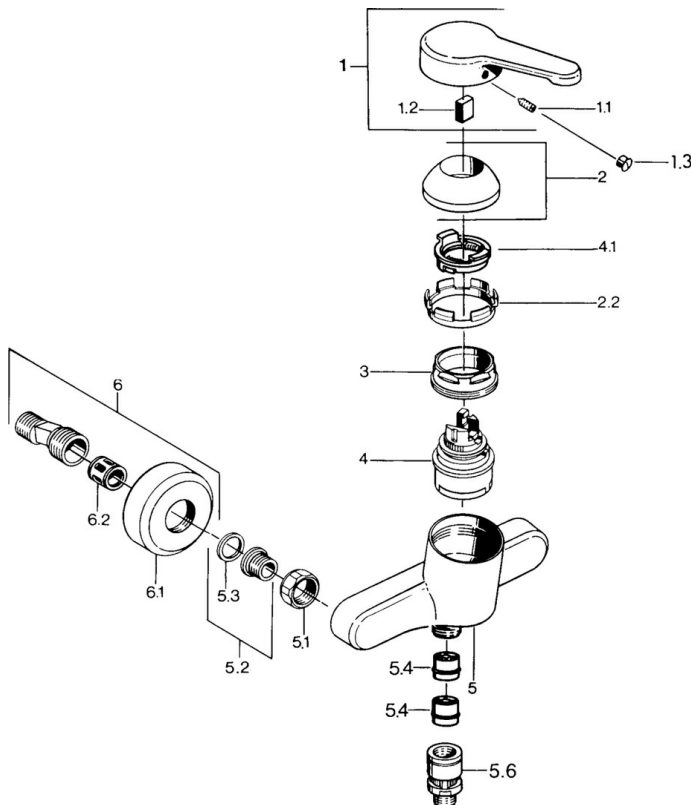

EAN: 4015474585294
static.hansa.com/0367010186

- Shower solutions
- Single-lever
- Wall mounted
- Single operating lever/handle, Hot/Cold symbols
- Non-return valve(s)
- Silencer(s)

Technical data

Technical properties

Hot water supply	max. +80°C
Working pressure	0.5-10 bar
Backflow prevention (EN1717)	EB

Regulations

EN standard	EN 817
-------------	---------------

Spare parts

SP03670101

	Name	Code
1	Lever, L=99 mm, (-2011)	59913768
1.1	Screw, M5x8, SW2.5	59904755
1.2	Bushing	59904778
1.3	Plug, hot/cold	59906705
2	Covering cap	59906563
2.2	Fixing sleeve	59906695
3	Eye screw, M50x1, SW45	59904775
4	Cartridge, 4.8 eco	59904601
4.1	Hot water limiter	59904759
5.1	Connection nut, G3/4, AF30	59902230
5.2	Seat, G1/2, L, WAF10	59904618
5.3	Retaining ring, 23.9x15.2x2	59902689
5.4	Non-return valve	59905714
5.5	Thread nipple, G1/2xM18x1	59911384
5.6	Vacuum breaker, DN15	59911330
6	Eccentric Discontinued	59906601
6.2	Silencer	59904792