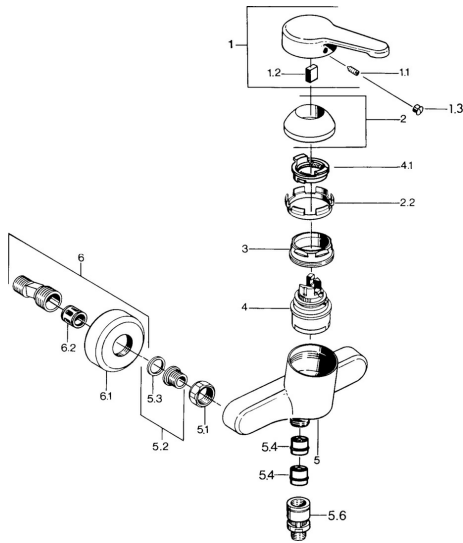

EAN: 4015474585294
static.hansa.com/0367010186

- Shower solutions
- Single-lever
- Wall mounted
- Single operating lever/handle, Hot/Cold symbols
- Non-return valve(s)
- Silencer(s)

Technical data

Technical properties

Hot water supply	max. +80°C
Working pressure	0.5-10 bar
Backflow prevention (EN1717)	EB

Regulations

EN standard	EN 817
-------------	---------------

Spare parts

SP03670101

	Name	Code
1	Lever, L=99 mm, (-2011)	59913768
1.1	Screw, M5x8, SW2.5	59904755
1.2	Bushing	59904778
1.3	Plug, hot/cold	59906705
2	Covering cap	59906563
2.2	Fixing sleeve	59906695
3	Eye screw, M50x1, SW45	59904775
4	Cartridge, 4.8 eco	59904601
4.1	Hot water limiter	59904759
5.1	Connection nut, G3/4, AF30	59902230
5.2	Seat, G1/2, L, WAF10	59904618
5.3	Retaining ring, 23.9x15.2x2	59902689
5.4	Non-return valve	59905714
5.5	Thread nipple, G1/2xM18x1	59911384
5.6	Vacuum breaker, DN15	59911330
6	Eccentric Discontinued	59906601
6.2	Silencer	59904792