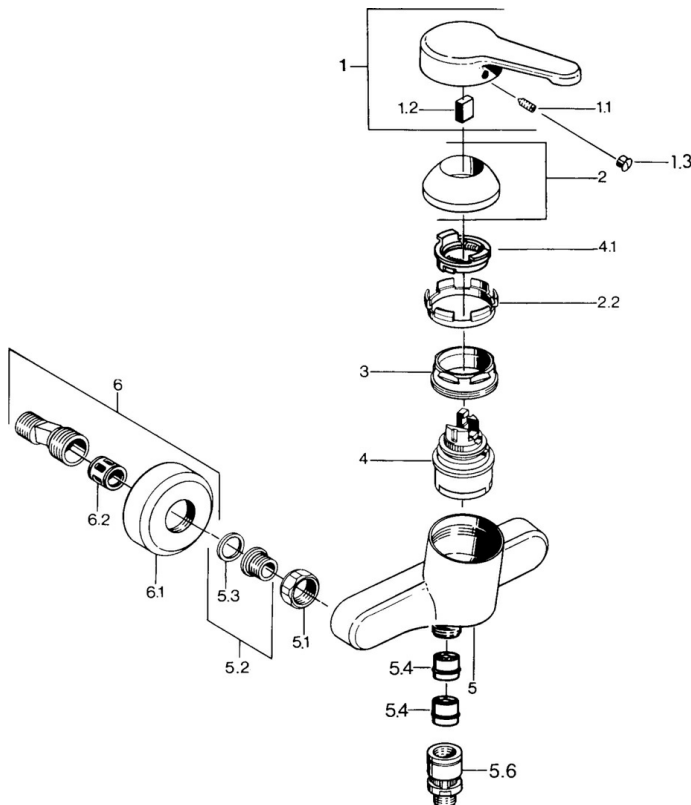

EAN: 4015474579590  
[static.hansa.com/0367010182](http://static.hansa.com/0367010182)

- Shower solutions
- Single-lever
- Wall mounted
- White
- Single operating lever/handle, Hot/Cold symbols
- Non-return valve(s)
- Silencer(s)

## Technical data

### Technical properties

Hot water supply	<b>max. +80°C</b>
Working pressure	<b>0.5-10 bar</b>
Backflow prevention (EN1717)	<b>EB</b>

### SP03670101

	Name	Code
1	Lever, L=99 mm, (-2011)	59913768
1.1	Screw, M5x8, SW2.5	59904755
1.2	Bushing	59904778
1.3	Plug, hot/cold	59906705
2	Covering cap	59906563
2.2	Fixing sleeve	59906695
3	Eye screw, M50x1, SW45	59904775
4	Cartridge, 4.8 eco	59904601
4.1	Hot water limiter	59904759
5.1	Connection nut, G3/4, AF30	59902230
5.2	Seat, G1/2, L, WAF10	59904618
5.3	Retaining ring, 23.9x15.2x2	59902689
5.4	Non-return valve	59905714
5.5	Thread nipple, G1/2xM18x1	59911384
5.6	Vacuum breaker, DN15	59911330
6	Eccentric Discontinued	59906601
6.2	Silencer	59904792