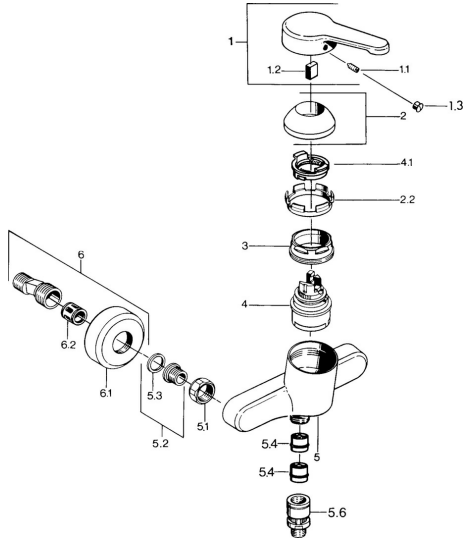

EAN: 4015474579590  
[static.hansa.com/0367010182](http://static.hansa.com/0367010182)

- Shower solutions
- Single-lever
- Wall mounted
- White
- Single operating lever/handle, Hot/Cold symbols
- Non-return valve(s)
- Silencer(s)

### Technical properties

Hot water supply	<b>max. +80°C</b>
Working pressure	<b>0.5-10 bar</b>
Backflow prevention (EN1717)	<b>EB</b>

## Spare parts

### SP03670101

	Name	Code
1	Lever, L=99 mm, (-2011)	59913768
1.1	Screw, M5x8, SW2.5	59904755
1.2	Bushing	59904778
1.3	Plug, hot/cold	59906705
2	Covering cap	59906563
2.2	Fixing sleeve	59906695
3	Eye screw, M50x1, SW45	59904775
4	Cartridge, 4.8 eco	59904601
4.1	Hot water limiter	59904759
5.1	Connection nut, G3/4, AF30	59902230
5.2	Seat, G1/2, L, WAF10	59904618
5.3	Retaining ring, 23.9x15.2x2	59902689
5.4	Non-return valve	59905714
5.5	Thread nipple, G1/2xM18x1	59911384
5.6	Vacuum breaker, DN15	59911330
6	Eccentric Discontinued	59906601
6.2	Silencer	59904792