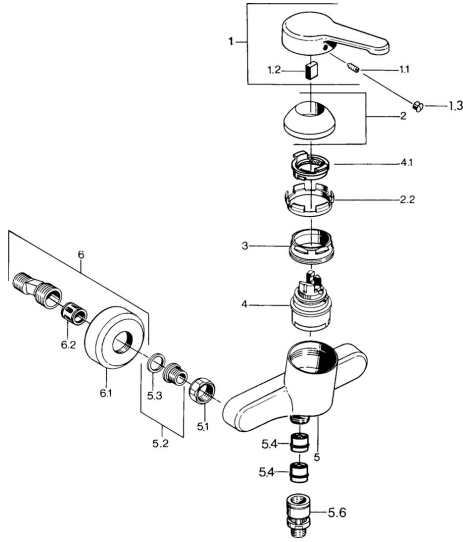

EAN: 4015474603158
static.hansa.com/0367010181

- Shower solutions
- Single-lever
- Wall mounted
- Single operating lever/handle, Hot/Cold symbols
- Non-return valve(s)
- Silencer(s)

Technical data

Technical properties

Hot water supply	max. +80°C
Working pressure	0.5-10 bar
Backflow prevention (EN1717)	EB

Regulations

EN standard	EN 817
-------------	---------------

Approvals and Declarations

Declaration of conformity	DoC
---------------------------	------------

Spare parts

SP03670101

	Name	Code
1	Lever, L=99 mm, (-2011)	59913768
1.1	Screw, M5x8, SW2.5	59904755
1.2	Bushing	59904778
1.3	Plug, hot/cold	59906705
2	Covering cap	59906563
2.2	Fixing sleeve	59906695
3	Eye screw, M50x1, SW45	59904775
4	Cartridge, 4.8 eco	59904601
4.1	Hot water limiter	59904759
5.1	Connection nut, G3/4, AF30	59902230
5.2	Seat, G1/2, L, WAF10	59904618
5.3	Retaining ring, 23.9x15.2x2	59902689
5.4	Non-return valve	59905714
5.5	Thread nipple, G1/2xM18x1	59911384
5.6	Vacuum breaker, DN15	59911330
6	Eccentric Discontinued	59906601
6.2	Silencer	59904792