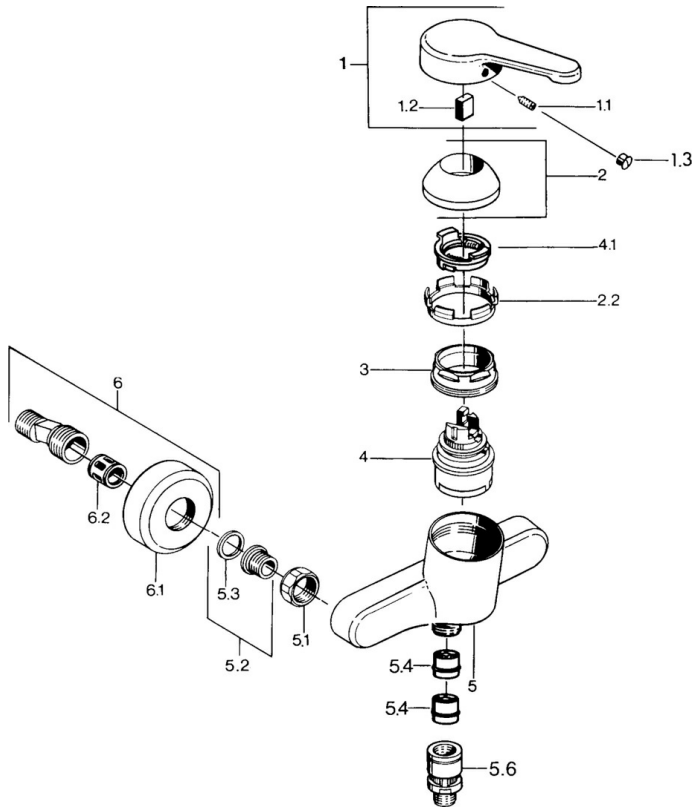

EAN: 4015474603158
static.hansa.com/0367010181

- Shower solutions
- Single-lever
- Wall mounted
- Single operating lever/handle, Hot/Cold symbols
- Non-return valve(s)
- Silencer(s)

Technical data

Technical properties

Hot water supply	max. +80°C
Working pressure	0.5-10 bar
Backflow prevention (EN1717)	EB

Regulations

EN standard	EN 817
-------------	---------------

Approvals and Declarations

Declaration of conformity	DoC
---------------------------	------------

Spare parts

SP03670101

	Name	Code
1	Lever, L=99 mm, (-2011)	59913768
1.1	Screw, M5x8, SW2.5	59904755
1.2	Bushing	59904778
1.3	Plug, hot/cold	59906705
2	Covering cap	59906563
2.2	Fixing sleeve	59906695
3	Eye screw, M50x1, SW45	59904775
4	Cartridge, 4.8 eco	59904601
4.1	Hot water limiter	59904759
5.1	Connection nut, G3/4, AF30	59902230
5.2	Seat, G1/2, L, WAF10	59904618
5.3	Retaining ring, 23.9x15.2x2	59902689
5.4	Non-return valve	59905714
5.5	Thread nipple, G1/2xM18x1	59911384
5.6	Vacuum breaker, DN15	59911330
6	Eccentric Discontinued	59906601
6.2	Silencer	59904792