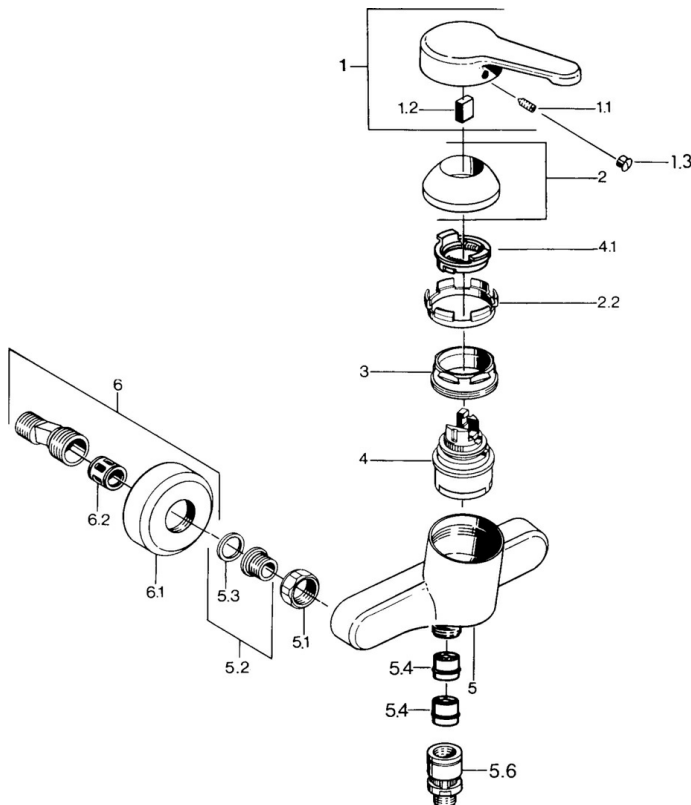

EAN: 4015474585324  
[static.hansa.com/0367010172](http://static.hansa.com/0367010172)

- Shower solutions
- Single-lever
- Wall mounted
- Single operating lever/handle, Hot/Cold symbols
- Non-return valve(s)
- Silencer(s)

## Technical data

### Technical properties

Hot water supply	<b>max. +80°C</b>
Working pressure	<b>0.5-10 bar</b>
Backflow prevention (EN1717)	<b>EB</b>

### SP03670101

	Name	Code
1	Lever, L=99 mm, (-2011)	59913768
1.1	Screw, M5x8, SW2.5	59904755
1.2	Bushing	59904778
1.3	Plug, hot/cold	59906705
2	Covering cap	59906563
2.2	Fixing sleeve	59906695
3	Eye screw, M50x1, SW45	59904775
4	Cartridge, 4.8 eco	59904601
4.1	Hot water limiter	59904759
5.1	Connection nut, G3/4, AF30	59902230
5.2	Seat, G1/2, L, WAF10	59904618
5.3	Retaining ring, 23.9x15.2x2	59902689
5.4	Non-return valve	59905714
5.5	Thread nipple, G1/2xM18x1	59911384
5.6	Vacuum breaker, DN15	59911330
6	Eccentric Discontinued	59906601
6.2	Silencer	59904792