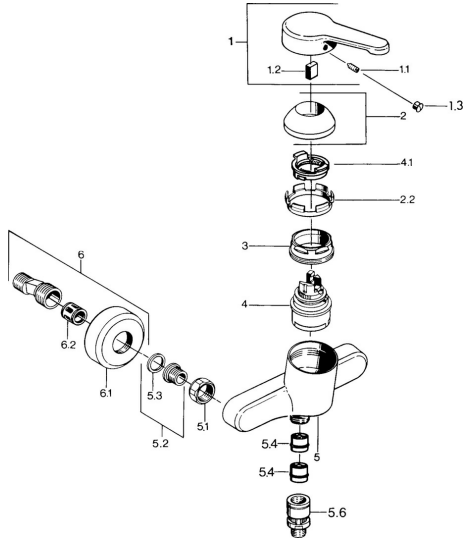

EAN: 4015474585324  
[static.hansa.com/0367010172](http://static.hansa.com/0367010172)

- Shower solutions
- Single-lever
- Wall mounted
- Single operating lever/handle, Hot/Cold symbols
- Non-return valve(s)
- Silencer(s)

### Technical properties

Hot water supply	<b>max. +80°C</b>
Working pressure	<b>0.5-10 bar</b>
Backflow prevention (EN1717)	<b>EB</b>

## Spare parts

### SP03670101

	Name	Code
1	Lever, L=99 mm, (-2011)	59913768
1.1	Screw, M5x8, SW2.5	59904755
1.2	Bushing	59904778
1.3	Plug, hot/cold	59906705
2	Covering cap	59906563
2.2	Fixing sleeve	59906695
3	Eye screw, M50x1, SW45	59904775
4	Cartridge, 4.8 eco	59904601
4.1	Hot water limiter	59904759
5.1	Connection nut, G3/4, AF30	59902230
5.2	Seat, G1/2, L, WAF10	59904618
5.3	Retaining ring, 23.9x15.2x2	59902689
5.4	Non-return valve	59905714
5.5	Thread nipple, G1/2xM18x1	59911384
5.6	Vacuum breaker, DN15	59911330
6	Eccentric Discontinued	59906601
6.2	Silencer	59904792