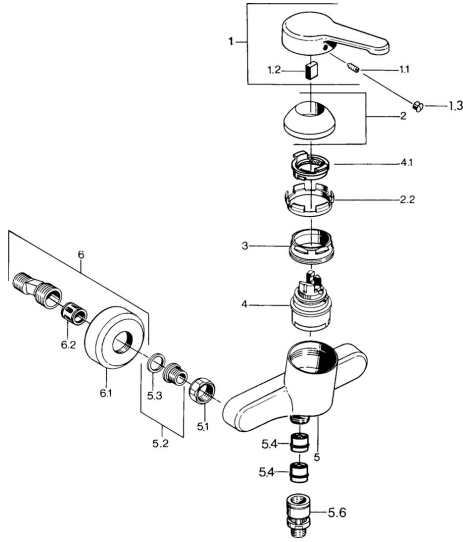

EAN: 4015474609266  
[static.hansa.com/0367010142](http://static.hansa.com/0367010142)

- Shower solutions
- Single-lever
- Wall mounted
- Aranja/Edelmessing
- Single operating lever/handle, Hot/Cold symbols
- Non-return valve(s)
- Silencer(s)

### Technical properties

Hot water supply	<b>max. +80°C</b>
Working pressure	<b>0.5-10 bar</b>
Backflow prevention (EN1717)	<b>EB</b>

## Spare parts

### SP03670101

	Name	Code
1	Lever, L=99 mm, (-2011)	59913768
1.1	Screw, M5x8, SW2.5	59904755
1.2	Bushing	59904778
1.3	Plug, hot/cold	59906705
2	Covering cap	59906563
2.2	Fixing sleeve	59906695
3	Eye screw, M50x1, SW45	59904775
4	Cartridge, 4.8 eco	59904601
4.1	Hot water limiter	59904759
5.1	Connection nut, G3/4, AF30	59902230
5.2	Seat, G1/2, L, WAF10	59904618
5.3	Retaining ring, 23.9x15.2x2	59902689
5.4	Non-return valve	59905714
5.5	Thread nipple, G1/2xM18x1	59911384
5.6	Vacuum breaker, DN15	59911330
6	Eccentric Discontinued	59906601
6.2	Silencer	59904792