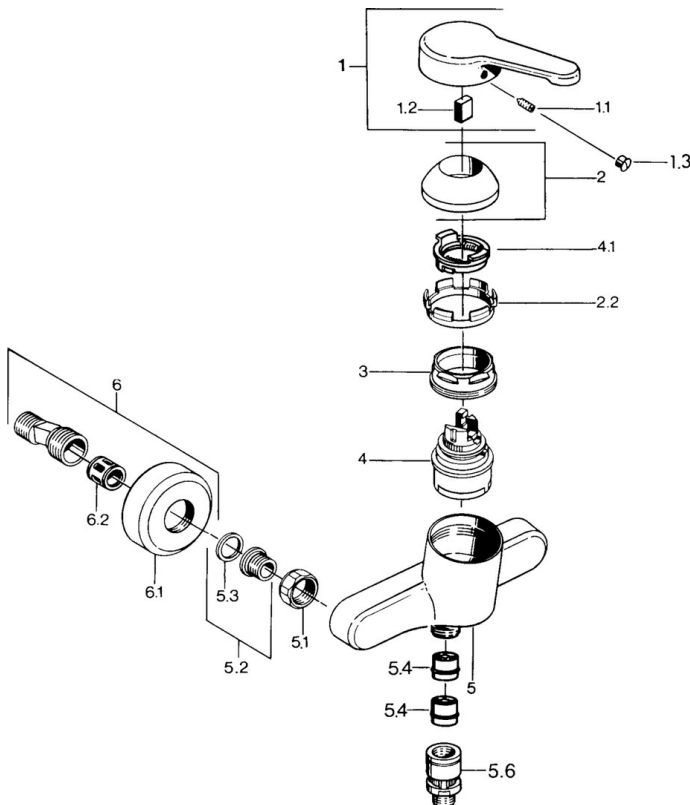

EAN: 4015474609266  
[static.hansa.com/0367010142](http://static.hansa.com/0367010142)

- Shower solutions
- Single-lever
- Wall mounted
- Aranja/Edelmessing
- Single operating lever/handle, Hot/Cold symbols
- Non-return valve(s)
- Silencer(s)

## Technical data

### Technical properties

Hot water supply	<b>max. +80°C</b>
Working pressure	<b>0.5-10 bar</b>
Backflow prevention (EN1717)	<b>EB</b>

### SP03670101

	Name	Code
1	Lever, L=99 mm, (-2011)	59913768
1.1	Screw, M5x8, SW2.5	59904755
1.2	Bushing	59904778
1.3	Plug, hot/cold	59906705
2	Covering cap	59906563
2.2	Fixing sleeve	59906695
3	Eye screw, M50x1, SW45	59904775
4	Cartridge, 4.8 eco	59904601
4.1	Hot water limiter	59904759
5.1	Connection nut, G3/4, AF30	59902230
5.2	Seat, G1/2, L, WAF10	59904618
5.3	Retaining ring, 23.9x15.2x2	59902689
5.4	Non-return valve	59905714
5.5	Thread nipple, G1/2xM18x1	59911384
5.6	Vacuum breaker, DN15	59911330
6	Eccentric Discontinued	59906601
6.2	Silencer	59904792