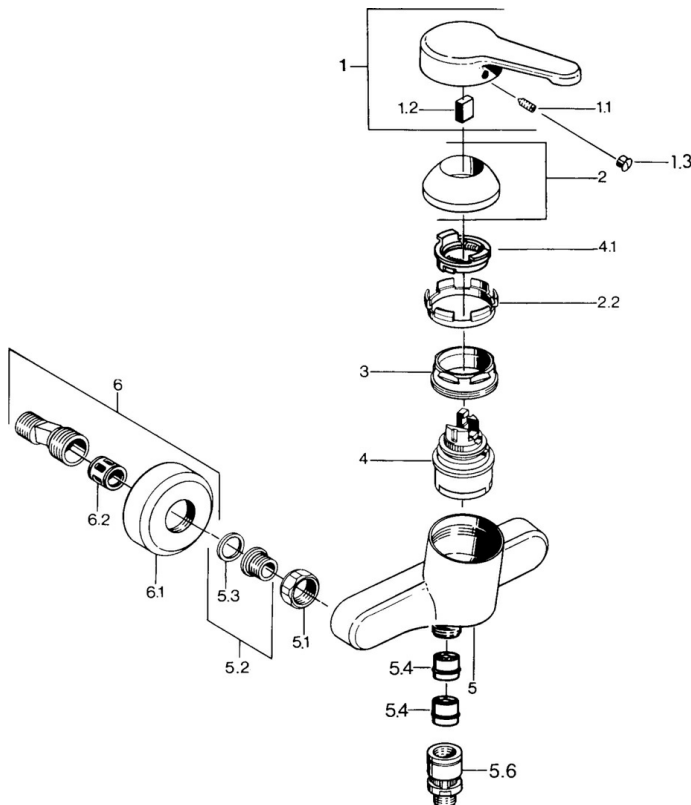

EAN: 4015474579545
static.hansa.com/03670101

- Shower solutions
- Single-lever
- Wall mounted
- Chrome
- Single operating lever/handle, Hot/Cold symbols
- Non-return valve(s)
- Silencer(s)

Technical data

Technical properties

Hot water supply	max. +80°C
Working pressure	0.5-10 bar
Backflow prevention (EN1717)	EB

Regulations

EN standard	EN 817
-------------	---------------

Spare parts

SP03670101

	Name	Code
1	Lever, L=99 mm, (-2011)	59913768
1.1	Screw, M5x8, SW2.5	59904755
1.2	Bushing	59904778
1.3	Plug, hot/cold	59906705
2	Covering cap	59906563
2.2	Fixing sleeve	59906695
3	Eye screw, M50x1, SW45	59904775
4	Cartridge, 4.8 eco	59904601
4.1	Hot water limiter	59904759
5.1	Connection nut, G3/4, AF30	59902230
5.2	Seat, G1/2, L, WAF10	59904618
5.3	Retaining ring, 23.9x15.2x2	59902689
5.4	Non-return valve	59905714
5.5	Thread nipple, G1/2xM18x1	59911384
5.6	Vacuum breaker, DN15	59911330
6	Eccentric Discontinued	59906601
6.2	Silencer	59904792