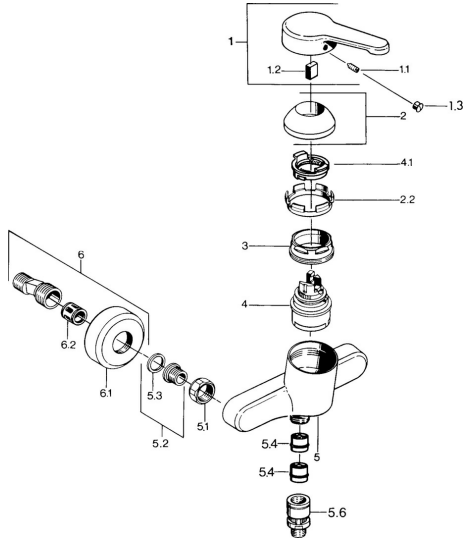

EAN: 4015474579545
static.hansa.com/03670101

- Shower solutions
- Single-lever
- Wall mounted
- Chrome
- Single operating lever/handle, Hot/Cold symbols
- Non-return valve(s)
- Silencer(s)

Technical data

Technical properties

Hot water supply	max. +80°C
Working pressure	0.5-10 bar
Backflow prevention (EN1717)	EB

Regulations

EN standard	EN 817
-------------	---------------

Spare parts

SP03670101

	Name	Code
1	Lever, L=99 mm, (-2011)	59913768
1.1	Screw, M5x8, SW2.5	59904755
1.2	Bushing	59904778
1.3	Plug, hot/cold	59906705
2	Covering cap	59906563
2.2	Fixing sleeve	59906695
3	Eye screw, M50x1, SW45	59904775
4	Cartridge, 4.8 eco	59904601
4.1	Hot water limiter	59904759
5.1	Connection nut, G3/4, AF30	59902230
5.2	Seat, G1/2, L, WAF10	59904618
5.3	Retaining ring, 23.9x15.2x2	59902689
5.4	Non-return valve	59905714
5.5	Thread nipple, G1/2xM18x1	59911384
5.6	Vacuum breaker, DN15	59911330
6	Eccentric Discontinued	59906601
6.2	Silencer	59904792