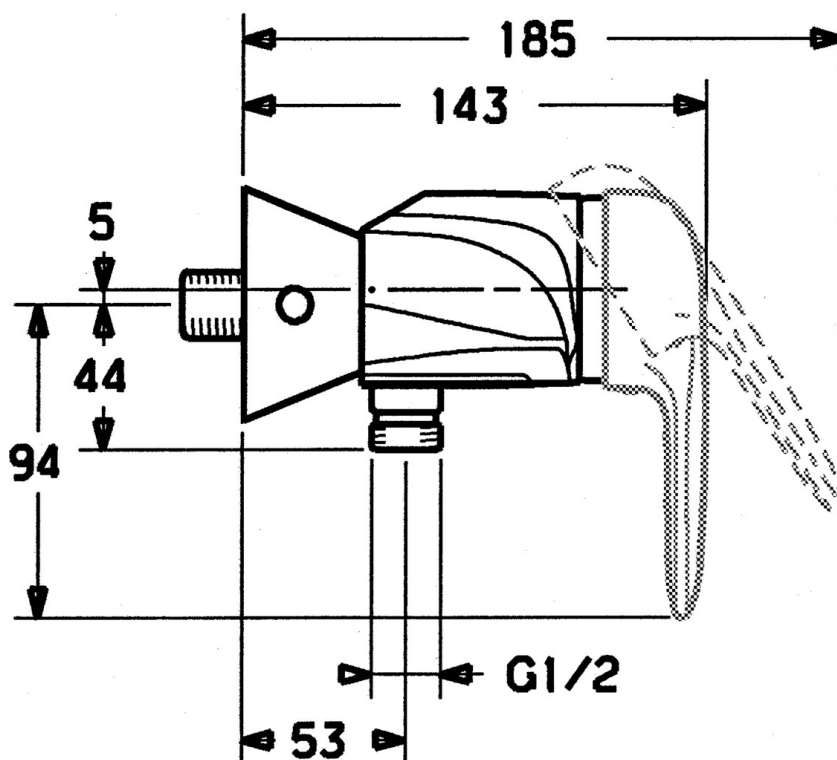

EAN: 4015474679771
static.hansa.com/0367010094

- Shower solutions
- Single-lever
- Wall mounted
- Edelmessing
- Single operating lever/handle, Hot/Cold symbols
- Limitation option for maximum temperature and flow-rate, Adjustable hot water stop (included, retrofittable)
- ϕ 48 mm ceramic eco cartridge for flow and temperature control, Non-return valve(s)
- Without operation lever

Technical data

Technical properties

Hot water supply	max. +80°C
Working pressure	0.5-10 bar
Backflow prevention (EN1717)	EB

Regulations

EN standard	EN 817
-------------	--------

Spare parts

SP03670102

	Name	Code
1	Lever, 99 mm, red/blue Discontinued	59913769
1	Lever Discontinued	59913771
1	Lever, L=99 mm, (-2011)	59913768
1	Lever, L=138 mm Discontinued	59913770
1.1	Screw, M5x8, SW2.5	59904755
1.2	Bushing	59904778
1.3	Plug, hot/cold	59906705
2	Covering cap	59906563
2	Covering cap Chrome/Satin Discontinued	59906564
2.2	Fixing sleeve	59906695
3	Eye screw, M50x1, SW45	59904775
4	Cartridge, 4.8 eco	59904601
4.1	Hot water limiter	59904759
5.1	Non-return valve	59905714
5.2	Screw, M8x8	59906104
6.1	Cover flange Discontinued	59911473
6.2	Plug Discontinued	59911480
6.3	Adapter Discontinued	59911486
6.4	O-ring, 25.07x2.62	59911479
6.5	Connector, G1/2	59911491
N.I.	Vacuum breaker, DN15	59911330