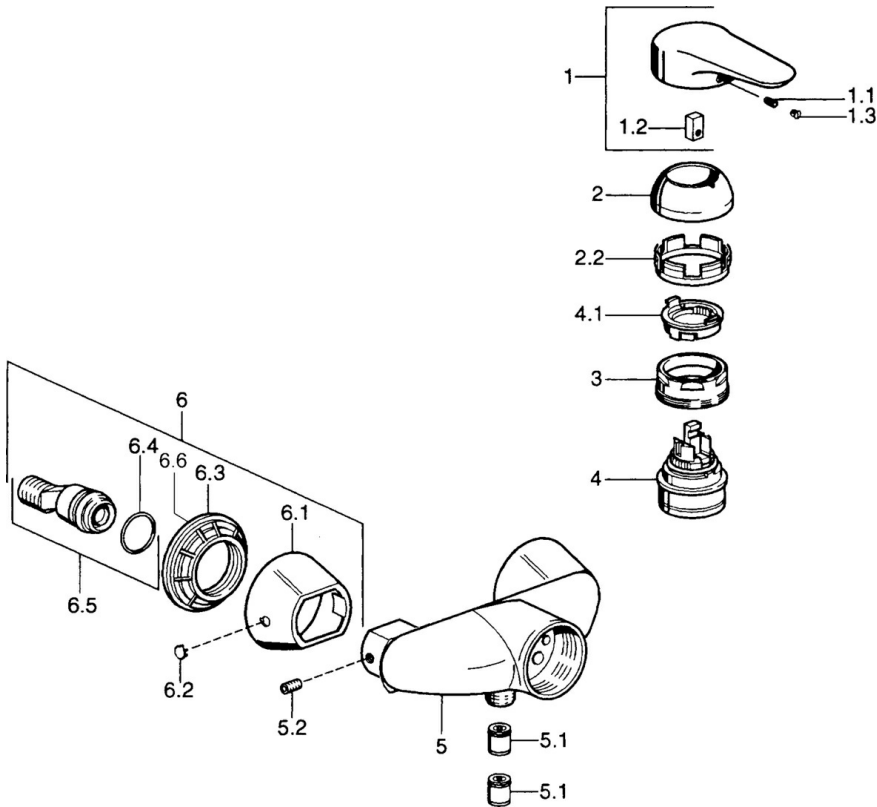

EAN: 4015474679771
static.hansa.com/0367010094

- Shower solutions
- Single-lever
- Wall mounted
- Edelmessing
- Single operating lever/handle, Hot/Cold symbols
- Limitation option for maximum temperature and flow-rate, Adjustable hot water stop (included, retrofittable)
- ϕ 48 mm ceramic eco cartridge for flow and temperature control, Non-return valve(s)
- Without operation lever

Technical data

Technical properties

Hot water supply	max. +80°C
Working pressure	0.5-10 bar
Backflow prevention (EN1717)	EB

Regulations

EN standard	EN 817
-------------	--------

Spare parts

SP03670102

	Name	Code
1	Lever, 99 mm, red/blue Discontinued	59913769
1	Lever Discontinued	59913771
1	Lever, L=99 mm, (-2011)	59913768
1	Lever, L=138 mm Discontinued	59913770
1.1	Screw, M5x8, SW2.5	59904755
1.2	Bushing	59904778
1.3	Plug, hot/cold	59906705
2	Covering cap	59906563
2	Covering cap Chrome/Satin Discontinued	59906564
2.2	Fixing sleeve	59906695
3	Eye screw, M50x1, SW45	59904775
4	Cartridge, 4.8 eco	59904601
4.1	Hot water limiter	59904759
5.1	Non-return valve	59905714
5.2	Screw, M8x8	59906104
6.1	Cover flange Discontinued	59911473
6.2	Plug Discontinued	59911480
6.3	Adapter Discontinued	59911486
6.4	O-ring, 25.07x2.62	59911479
6.5	Connector, G1/2	59911491
N.I.	Vacuum breaker, DN15	59911330