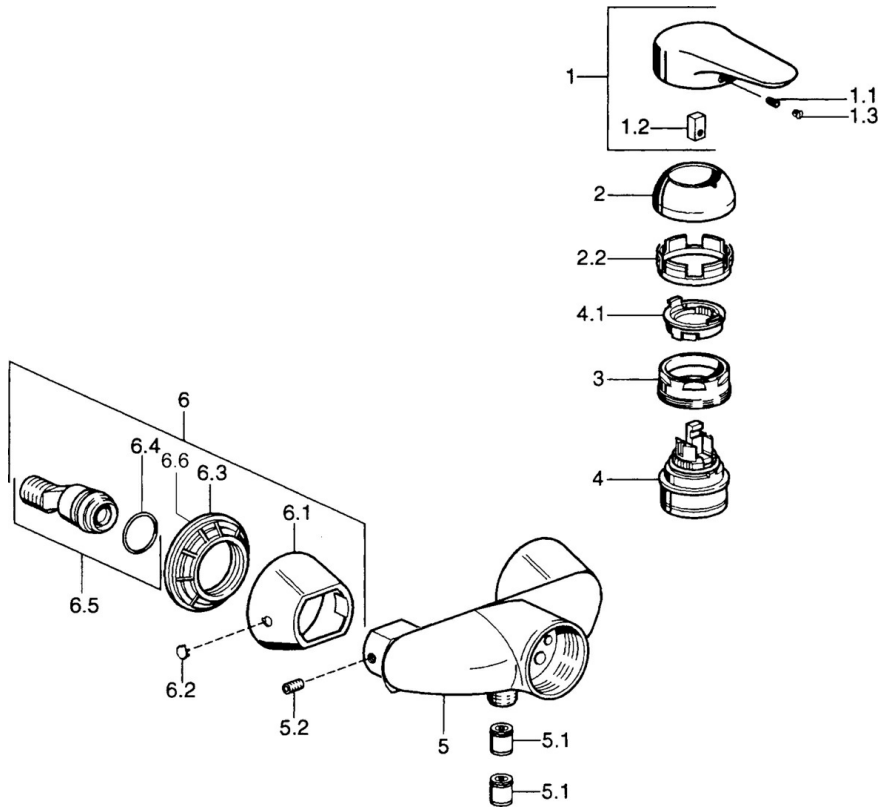

EAN: 4015474679825
static.hansa.com/0367010093

- Shower solutions
- Single-lever
- Wall mounted
- Single operating lever/handle, Hot/Cold symbols
- Limitation option for maximum temperature and flow-rate, Adjustable hot water stop (included, retrofittable)
- \varnothing 48 mm ceramic eco cartridge for flow and temperature control, Non-return valve(s)
- Without operation lever

Technical data

Technical properties

Hot water supply	max. +80°C
Working pressure	0.5-10 bar
Backflow prevention (EN1717)	EB

Regulations

EN standard	EN 817
-------------	---------------

Spare parts

SP03670102

	Name	Code
1	Lever, 99 mm, red/blue Discontinued	59913769
1	Lever Discontinued	59913771
1	Lever, L=99 mm, (-2011)	59913768
1	Lever, L=138 mm Discontinued	59913770
1.1	Screw, M5x8, SW2.5	59904755
1.2	Bushing	59904778
1.3	Plug, hot/cold	59906705
2	Covering cap	59906563
2	Covering cap Chrome/Satin Discontinued	59906564
2.2	Fixing sleeve	59906695
3	Eye screw, M50x1, SW45	59904775
4	Cartridge, 4.8 eco	59904601
4.1	Hot water limiter	59904759
5.1	Non-return valve	59905714
5.2	Screw, M8x8	59906104
6.1	Cover flange Discontinued	59911473
6.2	Plug Discontinued	59911480
6.3	Adapter Discontinued	59911486
6.4	O-ring, 25.07x2.62	59911479
6.5	Connector, G1/2	59911491
N.I.	Vacuum breaker, DN15	59911330