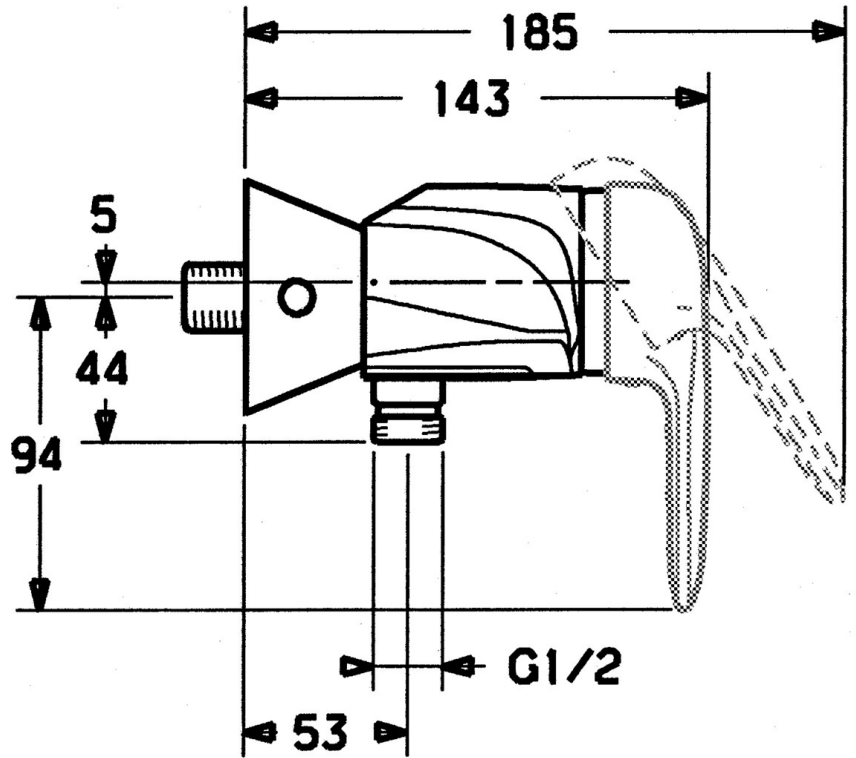

EAN: 4015474679825
static.hansa.com/0367010093

- Shower solutions
- Single-lever
- Wall mounted
- Single operating lever/handle, Hot/Cold symbols
- Limitation option for maximum temperature and flow-rate, Adjustable hot water stop (included, retrofittable)
- \varnothing 48 mm ceramic eco cartridge for flow and temperature control, Non-return valve(s)
- Without operation lever

Technical data

Technical properties

Hot water supply	max. +80°C
Working pressure	0.5-10 bar
Backflow prevention (EN1717)	EB

Regulations

EN standard	EN 817
-------------	---------------

Spare parts

SP03670102

	Name	Code
1	Lever, 99 mm, red/blue Discontinued	59913769
1	Lever Discontinued	59913771
1	Lever, L=99 mm, (-2011)	59913768
1	Lever, L=138 mm Discontinued	59913770
1.1	Screw, M5x8, SW2.5	59904755
1.2	Bushing	59904778
1.3	Plug, hot/cold	59906705
2	Covering cap	59906563
2	Covering cap Chrome/Satin Discontinued	59906564
2.2	Fixing sleeve	59906695
3	Eye screw, M50x1, SW45	59904775
4	Cartridge, 4.8 eco	59904601
4.1	Hot water limiter	59904759
5.1	Non-return valve	59905714
5.2	Screw, M8x8	59906104
6.1	Cover flange Discontinued	59911473
6.2	Plug Discontinued	59911480
6.3	Adapter Discontinued	59911486
6.4	O-ring, 25.07x2.62	59911479
6.5	Connector, G1/2	59911491
N.I.	Vacuum breaker, DN15	59911330