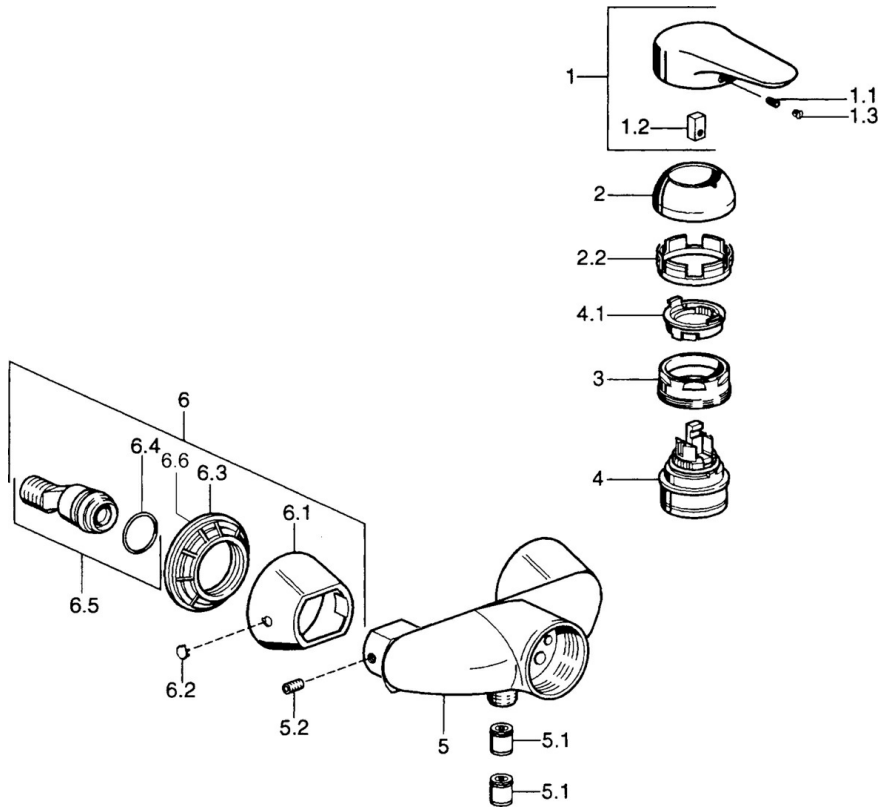

EAN: 4015474679757
static.hansa.com/0367010092

- Shower solutions
- Single-lever
- Wall mounted
- Single operating lever/handle, Hot/Cold symbols
- Limitation option for maximum temperature and flow-rate, Adjustable hot water stop (included, retrofittable)
- \varnothing 48 mm ceramic eco cartridge for flow and temperature control, Non-return valve(s)
- Without operation lever

Technical data

Technical properties

Hot water supply	max. +80°C
Working pressure	0.5-10 bar
Backflow prevention (EN1717)	EB

Regulations

EN standard	EN 817
-------------	---------------

Spare parts

SP03670102

	Name	Code
1	Lever, 99 mm, red/blue Discontinued	59913769
1	Lever Discontinued	59913771
1	Lever, L=99 mm, (-2011)	59913768
1	Lever, L=138 mm Discontinued	59913770
1.1	Screw, M5x8, SW2.5	59904755
1.2	Bushing	59904778
1.3	Plug, hot/cold	59906705
2	Covering cap	59906563
2	Covering cap Chrome/Satin Discontinued	59906564
2.2	Fixing sleeve	59906695
3	Eye screw, M50x1, SW45	59904775
4	Cartridge, 4.8 eco	59904601
4.1	Hot water limiter	59904759
5.1	Non-return valve	59905714
5.2	Screw, M8x8	59906104
6.1	Cover flange Discontinued	59911473
6.2	Plug Discontinued	59911480
6.3	Adapter Discontinued	59911486
6.4	O-ring, 25.07x2.62	59911479
6.5	Connector, G1/2	59911491
N.I.	Vacuum breaker, DN15	59911330