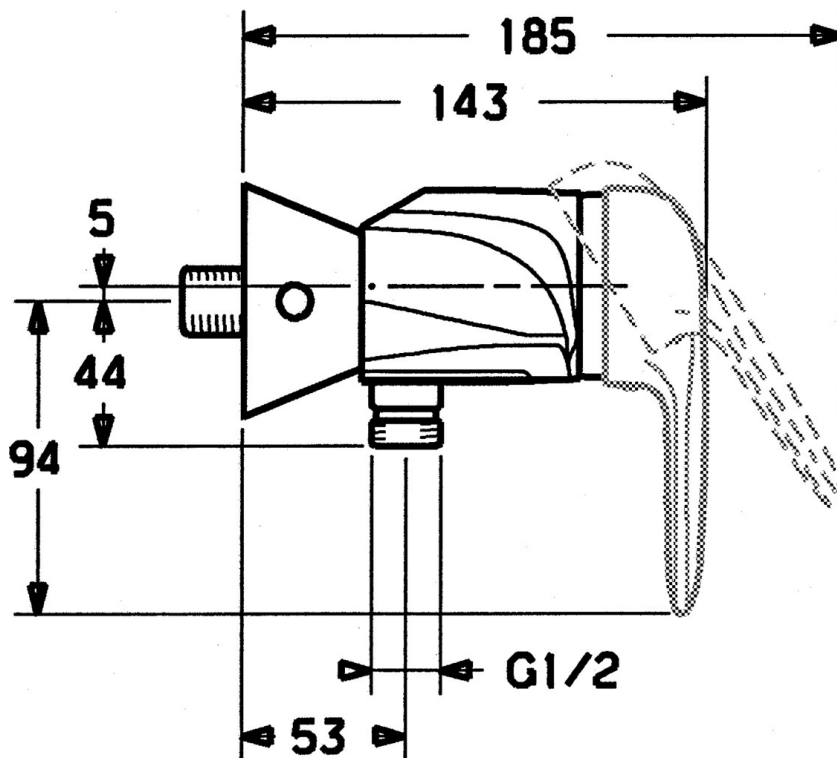

EAN: 4015474679757
static.hansa.com/0367010092

- Shower solutions
- Single-lever
- Wall mounted
- Single operating lever/handle, Hot/Cold symbols
- Limitation option for maximum temperature and flow-rate, Adjustable hot water stop (included, retrofittable)
- \varnothing 48 mm ceramic eco cartridge for flow and temperature control, Non-return valve(s)
- Without operation lever

Technical data

Technical properties

Hot water supply	max. +80°C
Working pressure	0.5-10 bar
Backflow prevention (EN1717)	EB

Regulations

EN standard	EN 817
-------------	---------------

Spare parts

SP03670102

	Name	Code
1	Lever, 99 mm, red/blue Discontinued	59913769
1	Lever Discontinued	59913771
1	Lever, L=99 mm, (-2011)	59913768
1	Lever, L=138 mm Discontinued	59913770
1.1	Screw, M5x8, SW2.5	59904755
1.2	Bushing	59904778
1.3	Plug, hot/cold	59906705
2	Covering cap	59906563
2	Covering cap Chrome/Satin Discontinued	59906564
2.2	Fixing sleeve	59906695
3	Eye screw, M50x1, SW45	59904775
4	Cartridge, 4.8 eco	59904601
4.1	Hot water limiter	59904759
5.1	Non-return valve	59905714
5.2	Screw, M8x8	59906104
6.1	Cover flange Discontinued	59911473
6.2	Plug Discontinued	59911480
6.3	Adapter Discontinued	59911486
6.4	O-ring, 25.07x2.62	59911479
6.5	Connector, G1/2	59911491
N.I.	Vacuum breaker, DN15	59911330