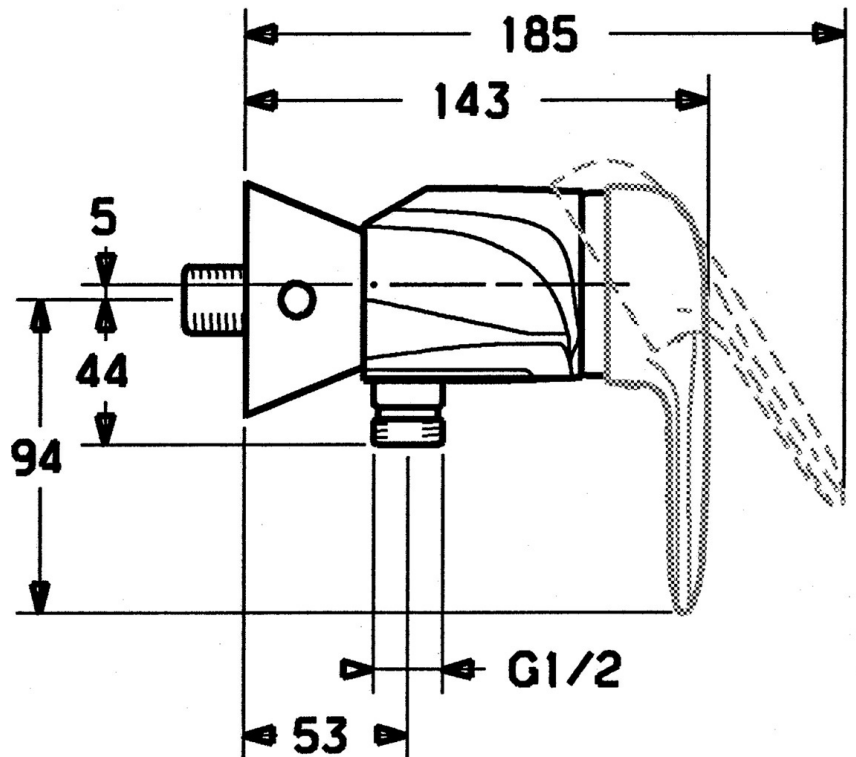

EAN: 4015474679764
static.hansa.com/0367010082

- Shower solutions
- Single-lever
- Wall mounted
- White
- Single operating lever/handle, Hot/Cold symbols
- Limitation option for maximum temperature and flow-rate, Adjustable hot water stop (included, retrofittable)
- ϕ 48 mm ceramic eco cartridge for flow and temperature control, Non-return valve(s)
- Without operation lever

Technical data

Technical properties

Hot water supply	max. +80°C
Working pressure	0.5-10 bar
Backflow prevention (EN1717)	EB

Regulations

EN standard	EN 817
-------------	---------------

Spare parts

SP03670102

	Name	Code
1	Lever, 99 mm, red/blue Discontinued	59913769
1	Lever Discontinued	59913771
1	Lever, L=99 mm, (-2011)	59913768
1	Lever, L=138 mm Discontinued	59913770
1.1	Screw, M5x8, SW2.5	59904755
1.2	Bushing	59904778
1.3	Plug, hot/cold	59906705
2	Covering cap	59906563
2	Covering cap Chrome/Satin Discontinued	59906564
2.2	Fixing sleeve	59906695
3	Eye screw, M50x1, SW45	59904775
4	Cartridge, 4.8 eco	59904601
4.1	Hot water limiter	59904759
5.1	Non-return valve	59905714
5.2	Screw, M8x8	59906104
6.1	Cover flange Discontinued	59911473
6.2	Plug Discontinued	59911480
6.3	Adapter Discontinued	59911486
6.4	O-ring, 25.07x2.62	59911479
6.5	Connector, G1/2	59911491
N.I.	Vacuum breaker, DN15	59911330