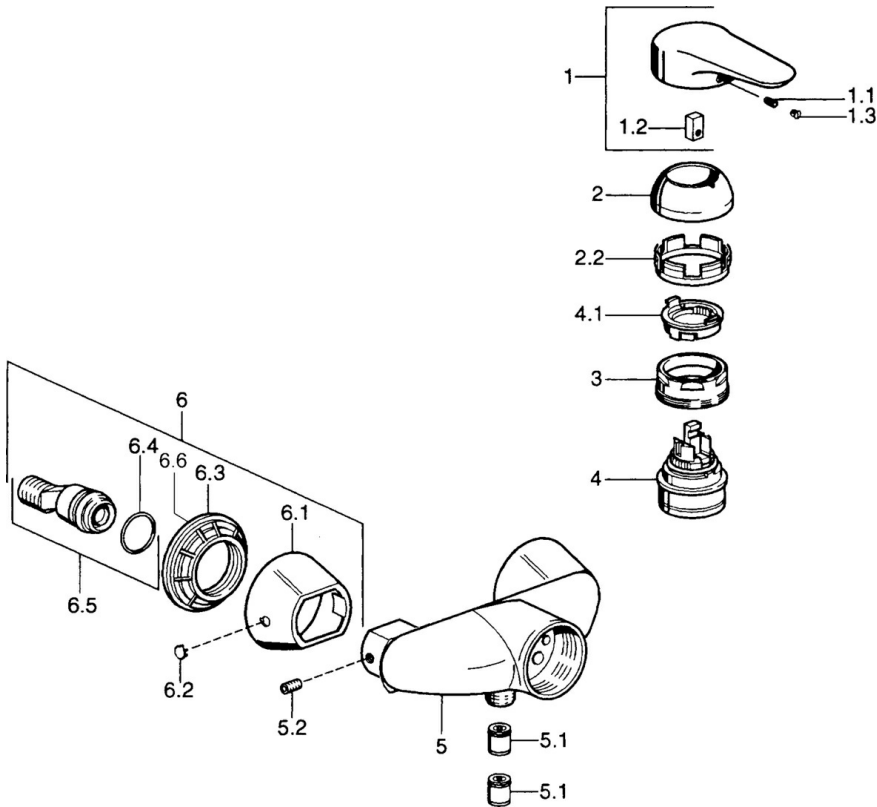

EAN: 4015474679764
static.hansa.com/0367010082

- Shower solutions
- Single-lever
- Wall mounted
- White
- Single operating lever/handle, Hot/Cold symbols
- Limitation option for maximum temperature and flow-rate, Adjustable hot water stop (included, retrofittable)
- ϕ 48 mm ceramic eco cartridge for flow and temperature control, Non-return valve(s)
- Without operation lever

Technical data

Technical properties

Hot water supply	max. +80°C
Working pressure	0.5-10 bar
Backflow prevention (EN1717)	EB

Regulations

EN standard	EN 817
-------------	---------------

Spare parts

SP03670102

	Name	Code
1	Lever, 99 mm, red/blue Discontinued	59913769
1	Lever Discontinued	59913771
1	Lever, L=99 mm, (-2011)	59913768
1	Lever, L=138 mm Discontinued	59913770
1.1	Screw, M5x8, SW2.5	59904755
1.2	Bushing	59904778
1.3	Plug, hot/cold	59906705
2	Covering cap	59906563
2	Covering cap Chrome/Satin Discontinued	59906564
2.2	Fixing sleeve	59906695
3	Eye screw, M50x1, SW45	59904775
4	Cartridge, 4.8 eco	59904601
4.1	Hot water limiter	59904759
5.1	Non-return valve	59905714
5.2	Screw, M8x8	59906104
6.1	Cover flange Discontinued	59911473
6.2	Plug Discontinued	59911480
6.3	Adapter Discontinued	59911486
6.4	O-ring, 25.07x2.62	59911479
6.5	Connector, G1/2	59911491
N.I.	Vacuum breaker, DN15	59911330