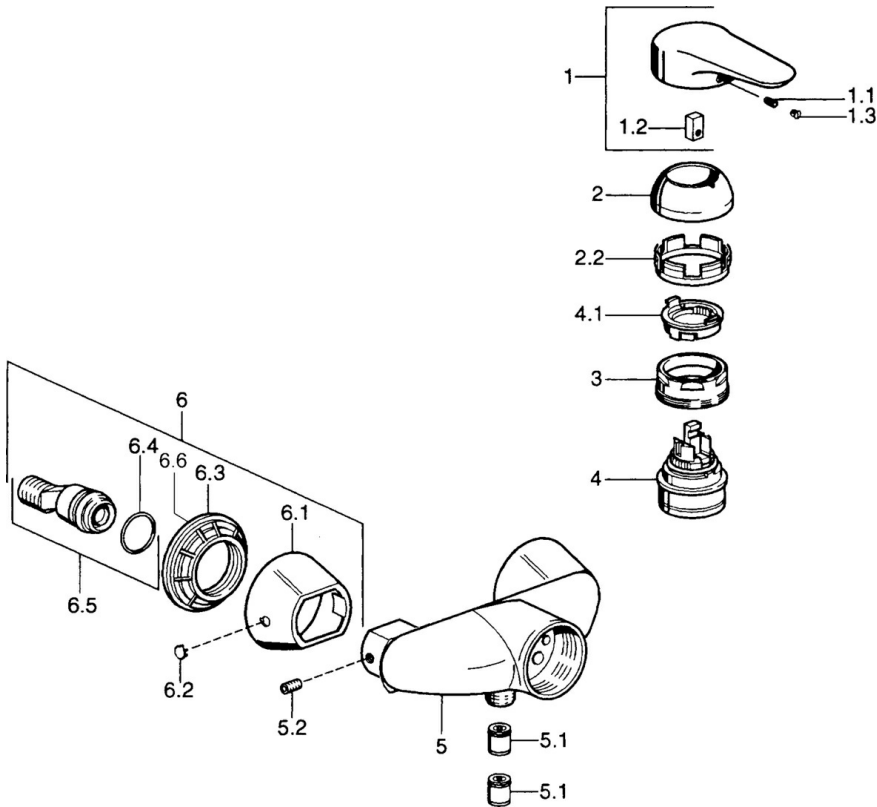

EAN: 4015474679832
static.hansa.com/0367010072

- Shower solutions
- Single-lever
- Wall mounted
- Single operating lever/handle, Hot/Cold symbols
- Limitation option for maximum temperature and flow-rate, Adjustable hot water stop (included, retrofittable)
- \varnothing 48 mm ceramic eco cartridge for flow and temperature control, Non-return valve(s)
- Without operation lever

Technical data

Technical properties

Hot water supply	max. +80°C
Working pressure	0.5-10 bar
Backflow prevention (EN1717)	EB

Regulations

EN standard	EN 817
-------------	---------------

Spare parts

SP03670102

	Name	Code
1	Lever, 99 mm, red/blue Discontinued	59913769
1	Lever Discontinued	59913771
1	Lever, L=99 mm, (-2011)	59913768
1	Lever, L=138 mm Discontinued	59913770
1.1	Screw, M5x8, SW2.5	59904755
1.2	Bushing	59904778
1.3	Plug, hot/cold	59906705
2	Covering cap	59906563
2	Covering cap Chrome/Satin Discontinued	59906564
2.2	Fixing sleeve	59906695
3	Eye screw, M50x1, SW45	59904775
4	Cartridge, 4.8 eco	59904601
4.1	Hot water limiter	59904759
5.1	Non-return valve	59905714
5.2	Screw, M8x8	59906104
6.1	Cover flange Discontinued	59911473
6.2	Plug Discontinued	59911480
6.3	Adapter Discontinued	59911486
6.4	O-ring, 25.07x2.62	59911479
6.5	Connector, G1/2	59911491
N.I.	Vacuum breaker, DN15	59911330