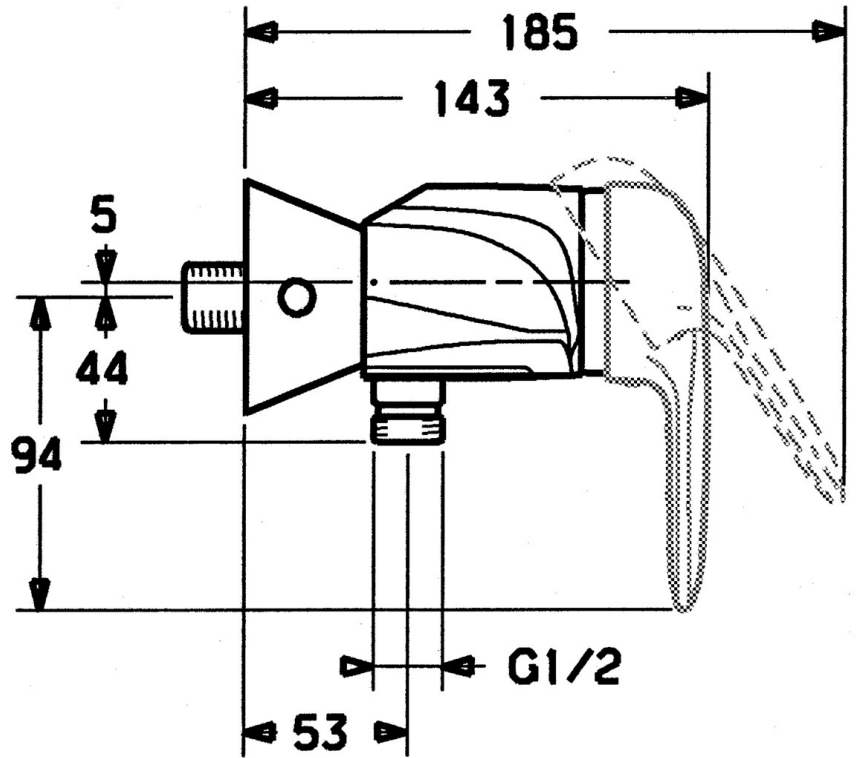

EAN: 4015474679832
static.hansa.com/0367010072

- Shower solutions
- Single-lever
- Wall mounted
- Single operating lever/handle, Hot/Cold symbols
- Limitation option for maximum temperature and flow-rate, Adjustable hot water stop (included, retrofittable)
- \varnothing 48 mm ceramic eco cartridge for flow and temperature control, Non-return valve(s)
- Without operation lever

Technical data

Technical properties

Hot water supply	max. +80°C
Working pressure	0.5-10 bar
Backflow prevention (EN1717)	EB

Regulations

EN standard	EN 817
-------------	---------------

Spare parts

SP03670102

	Name	Code
1	Lever, 99 mm, red/blue Discontinued	59913769
1	Lever Discontinued	59913771
1	Lever, L=99 mm, (-2011)	59913768
1	Lever, L=138 mm Discontinued	59913770
1.1	Screw, M5x8, SW2.5	59904755
1.2	Bushing	59904778
1.3	Plug, hot/cold	59906705
2	Covering cap	59906563
2	Covering cap Chrome/Satin Discontinued	59906564
2.2	Fixing sleeve	59906695
3	Eye screw, M50x1, SW45	59904775
4	Cartridge, 4.8 eco	59904601
4.1	Hot water limiter	59904759
5.1	Non-return valve	59905714
5.2	Screw, M8x8	59906104
6.1	Cover flange Discontinued	59911473
6.2	Plug Discontinued	59911480
6.3	Adapter Discontinued	59911486
6.4	O-ring, 25.07x2.62	59911479
6.5	Connector, G1/2	59911491
N.I.	Vacuum breaker, DN15	59911330