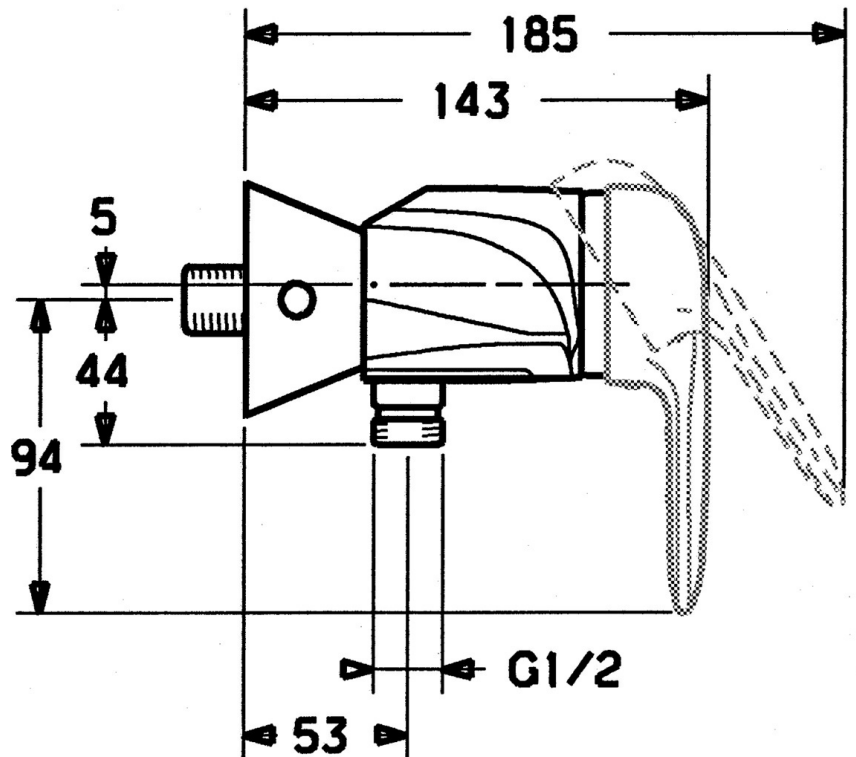

EAN: 4015474679849  
[static.hansa.com/0367010042](http://static.hansa.com/0367010042)

- Shower solutions
- Single-lever
- Wall mounted
- Aranja/Edelmessing
- Single operating lever/handle, Hot/Cold symbols
- Limitation option for maximum temperature and flow-rate, Adjustable hot water stop (included, retrofittable)
- $\phi$  48 mm ceramic eco cartridge for flow and temperature control, Non-return valve(s)
- Without operation lever

### Technical properties

Hot water supply	max. +80°C
Working pressure	0.5-10 bar
Backflow prevention (EN1717)	EB

### SP03670102

	Name	Code
1	Lever, 99 mm, red/blue Discontinued	59913769
1	Lever Discontinued	59913771
1	Lever, L=99 mm, (-2011)	59913768
1	Lever, L=138 mm Discontinued	59913770
1.1	Screw, M5x8, SW2.5	59904755
1.2	Bushing	59904778
1.3	Plug, hot/cold	59906705
2	Covering cap	59906563
2	Covering cap Chrome/Satin Discontinued	59906564
2.2	Fixing sleeve	59906695
3	Eye screw, M50x1, SW45	59904775
4	Cartridge, 4.8 eco	59904601
4.1	Hot water limiter	59904759
5.1	Non-return valve	59905714
5.2	Screw, M8x8	59906104
6.1	Cover flange Discontinued	59911473
6.2	Plug Discontinued	59911480
6.3	Adapter Discontinued	59911486
6.4	O-ring, 25.07x2.62	59911479
6.5	Connector, G1/2	59911491
N.I.	Vacuum breaker, DN15	59911330