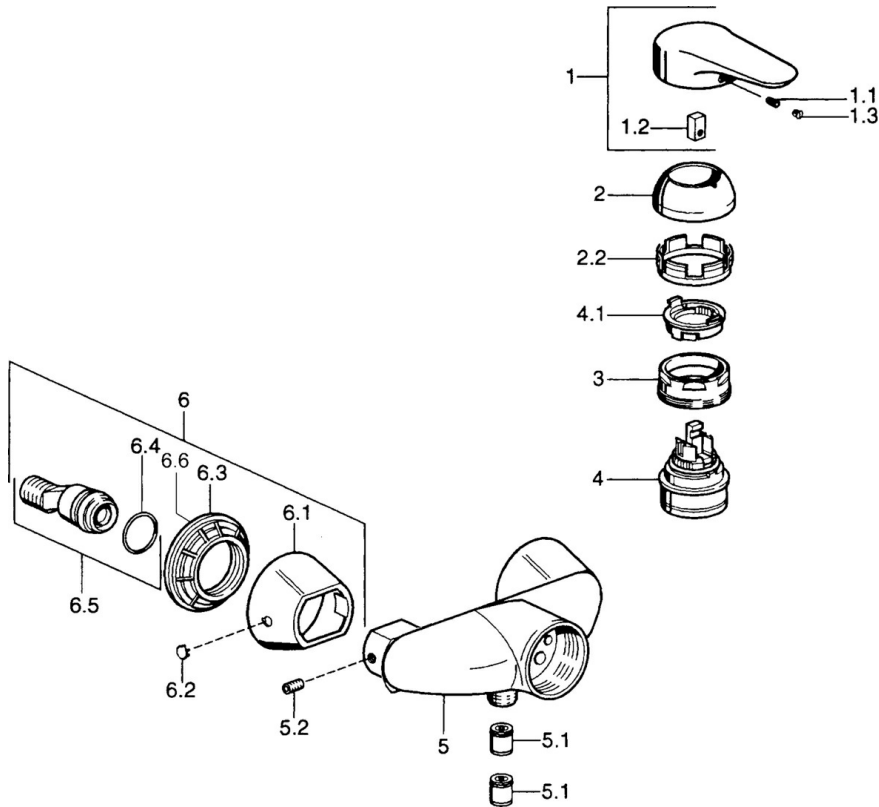

EAN: 4015474679849  
[static.hansa.com/0367010042](http://static.hansa.com/0367010042)

- Shower solutions
- Single-lever
- Wall mounted
- Aranja/Edelmessing
- Single operating lever/handle, Hot/Cold symbols
- Limitation option for maximum temperature and flow-rate, Adjustable hot water stop (included, retrofittable)
- $\phi$  48 mm ceramic eco cartridge for flow and temperature control, Non-return valve(s)
- Without operation lever

## Technical data

### Technical properties

Hot water supply	max. +80°C
Working pressure	0.5-10 bar
Backflow prevention (EN1717)	EB

### SP03670102

	Name	Code
1	Lever, 99 mm, red/blue Discontinued	59913769
1	Lever Discontinued	59913771
1	Lever, L=99 mm, (-2011)	59913768
1	Lever, L=138 mm Discontinued	59913770
1.1	Screw, M5x8, SW2.5	59904755
1.2	Bushing	59904778
1.3	Plug, hot/cold	59906705
2	Covering cap	59906563
2	Covering cap Chrome/Satin Discontinued	59906564
2.2	Fixing sleeve	59906695
3	Eye screw, M50x1, SW45	59904775
4	Cartridge, 4.8 eco	59904601
4.1	Hot water limiter	59904759
5.1	Non-return valve	59905714
5.2	Screw, M8x8	59906104
6.1	Cover flange Discontinued	59911473
6.2	Plug Discontinued	59911480
6.3	Adapter Discontinued	59911486
6.4	O-ring, 25.07x2.62	59911479
6.5	Connector, G1/2	59911491
N.I.	Vacuum breaker, DN15	59911330