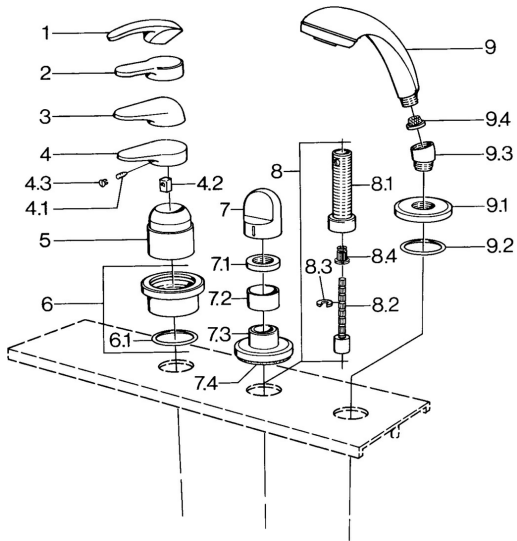

EAN: 4015474671492  
[static.hansa.com/0363903093](https://static.hansa.com/0363903093)

- Bathtub & Shower
- Trim Kit

- Tiled rim assembly

### Technical properties

Hot water supply	<b>max. +80°C</b>
Working pressure	<b>0.5-10 bar</b>

### SP03639030

	Name	Code
4.1	Screw, M5x8, SW2.5	59904755
4.2	Bushing	59904778
4.3	Plug, hot/cold	59906705
6	Cover plate Discontinued	59911191
6.1	O-ring, d 55x2.5 Discontinued	59911225
7	Handle White Discontinued	59910364
7	Handle	59910363
7.1	Disk, M24x1.5	59910159
7.3	Cover flange Chrome/Satin Discontinued	59910095
7.3	Cover flange, d 70 mm	59910094
7.3	Cover flange White Discontinued	59910096
8	Raising kit, 80 mm	59910424
8.1	Threaded sleeve, M24x1.5	59910100
8.2	Inside spindle	59910379
8.3	Ring	59910694
8.4	Adapter White	59910235
9	Hand shower Chrome/Satin Discontinued	599043392
9	Hand shower Chrome/Satin Discontinued	599043302
9	Hand shower Discontinued	04320100
9	Hand shower White/Edelmessing Discontinued	599043303
9	Hand shower Edelmessing Discontinued	599043305
9	Hand shower Chrome/Edelmessing Discontinued	599043304
9	Hand shower Chrome/Gold Discontinued	599043390
9.1	Cover flange	59910125
9.2	O-ring, 54x3 Discontinued	59901107
9.3	Angle connector	59911197
9.3	Angle connector Satin Discontinued	59911198
9.3	Angle connector White Discontinued	59911202
9.4	Strainer	59906859