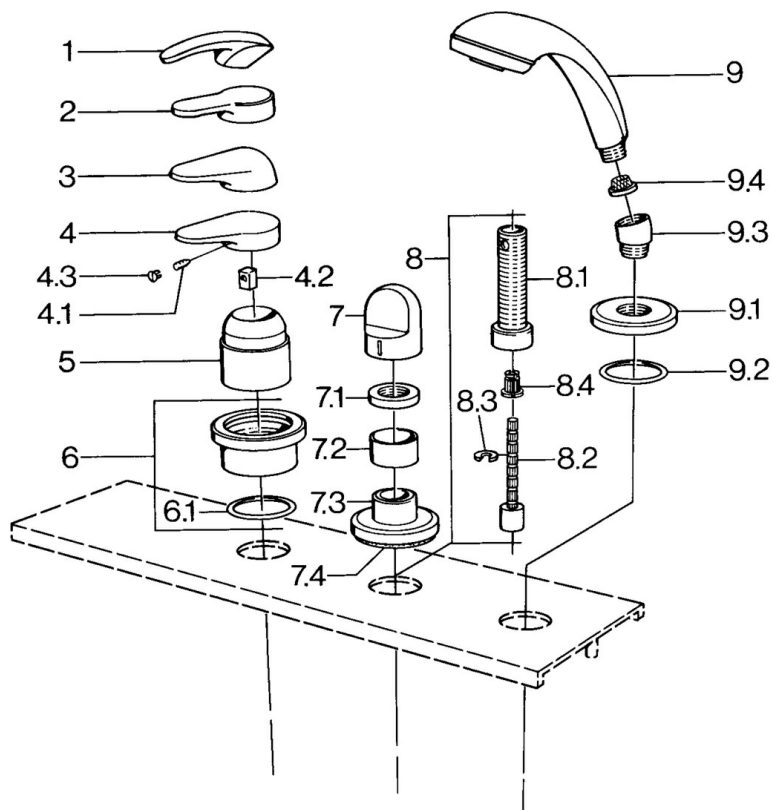

EAN: 4015474671492  
[static.hansa.com/0363903093](https://static.hansa.com/0363903093)

- Bathtub & Shower
- Trim Kit

- Tiled rim assembly

### Technical properties

Hot water supply	<b>max. +80°C</b>
Working pressure	<b>0.5-10 bar</b>

## Spare parts

### SP03639030

	Name	Code
4.1	Screw, M5x8, SW2.5	59904755
4.2	Bushing	59904778
4.3	Plug, hot/cold	59906705
6	Cover plate Discontinued	59911191
6.1	O-ring, d 55x2.5 Discontinued	59911225
7	Handle White Discontinued	59910364
7	Handle	59910363
7.1	Disk, M24x1.5	59910159
7.3	Cover flange Chrome/Satin Discontinued	59910095
7.3	Cover flange, d 70 mm	59910094
7.3	Cover flange White Discontinued	59910096
8	Raising kit, 80 mm	59910424
8.1	Threaded sleeve, M24x1.5	59910100
8.2	Inside spindle	59910379
8.3	Ring	59910694
8.4	Adapter White	59910235
9	Hand shower Chrome/Satin Discontinued	599043392
9	Hand shower Chrome/Satin Discontinued	599043302
9	Hand shower Discontinued	04320100
9	Hand shower White/Edelmessing Discontinued	599043303
9	Hand shower Edelmessing Discontinued	599043305
9	Hand shower Chrome/Edelmessing Discontinued	599043304
9	Hand shower Chrome/Gold Discontinued	599043390
9.1	Cover flange	59910125
9.2	O-ring, 54x3 Discontinued	59901107
9.3	Angle connector	59911197
9.3	Angle connector Satin Discontinued	59911198
9.3	Angle connector White Discontinued	59911202
9.4	Strainer	59906859