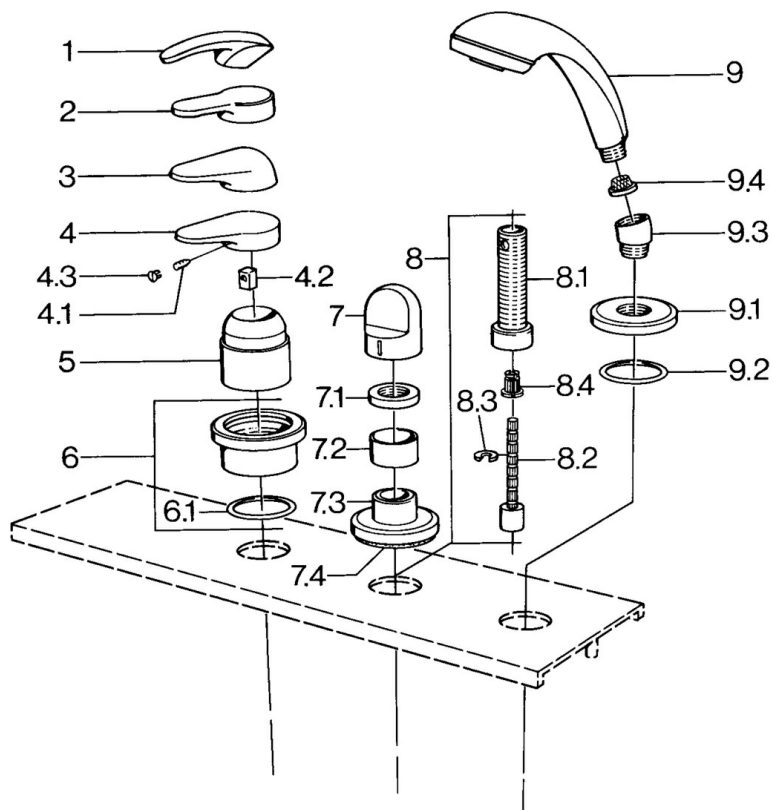

EAN: 4015474671409
static.hansa.com/0363903092

- Bathtub & Shower
- Trim Kit

- Tiled rim assembly

Technical data

Technical properties

Hot water supply	max. +80°C
Working pressure	0.5-10 bar

Spare parts

SP03639030

	Name	Code
4.1	Screw, M5x8, SW2.5	59904755
4.2	Bushing	59904778
4.3	Plug, hot/cold	59906705
6	Cover plate Discontinued	59911191
6.1	O-ring, d 55x2.5 Discontinued	59911225
7	Handle White Discontinued	59910364
7	Handle	59910363
7.1	Disk, M24x1.5	59910159
7.3	Cover flange Chrome/Satin Discontinued	59910095
7.3	Cover flange, d 70 mm	59910094
7.3	Cover flange White Discontinued	59910096
8	Raising kit, 80 mm	59910424
8.1	Threaded sleeve, M24x1.5	59910100
8.2	Inside spindle	59910379
8.3	Ring	59910694
8.4	Adapter White	59910235
9	Hand shower Chrome/Satin Discontinued	599043392
9	Hand shower Chrome/Satin Discontinued	599043302
9	Hand shower Discontinued	04320100
9	Hand shower White/Edelmessing Discontinued	599043303
9	Hand shower Edelmessing Discontinued	599043305
9	Hand shower Chrome/Edelmessing Discontinued	599043304
9	Hand shower Chrome/Gold Discontinued	599043390
9.1	Cover flange	59910125
9.2	O-ring, 54x3 Discontinued	59901107
9.3	Angle connector	59911197
9.3	Angle connector Satin Discontinued	59911198
9.3	Angle connector White Discontinued	59911202
9.4	Strainer	59906859