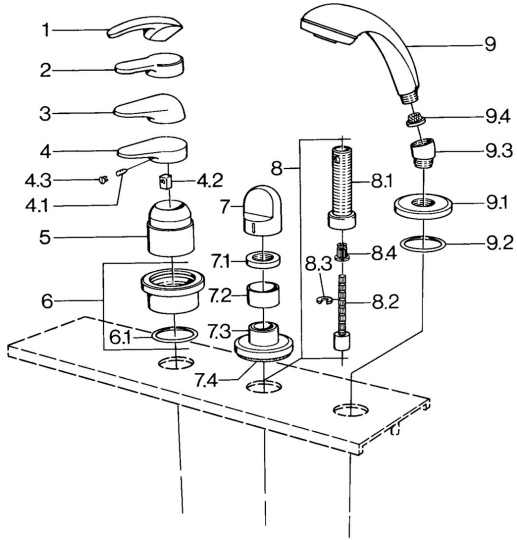

EAN: 4015474671409
static.hansa.com/0363903092

- Bathtub & Shower
- Trim Kit

- Tiled rim assembly

Technical data

Technical properties

Hot water supply	max. +80°C
Working pressure	0.5-10 bar

Spare parts

SP03639030

	Name	Code
4.1	Screw, M5x8, SW2.5	59904755
4.2	Bushing	59904778
4.3	Plug, hot/cold	59906705
6	Cover plate Discontinued	59911191
6.1	O-ring, d 55x2.5 Discontinued	59911225
7	Handle White Discontinued	59910364
7	Handle	59910363
7.1	Disk, M24x1.5	59910159
7.3	Cover flange Chrome/Satin Discontinued	59910095
7.3	Cover flange, d 70 mm	59910094
7.3	Cover flange White Discontinued	59910096
8	Raising kit, 80 mm	59910424
8.1	Threaded sleeve, M24x1.5	59910100
8.2	Inside spindle	59910379
8.3	Ring	59910694
8.4	Adapter White	59910235
9	Hand shower Chrome/Satin Discontinued	599043392
9	Hand shower Chrome/Satin Discontinued	599043302
9	Hand shower Discontinued	04320100
9	Hand shower White/Edelmessing Discontinued	599043303
9	Hand shower Edelmessing Discontinued	599043305
9	Hand shower Chrome/Edelmessing Discontinued	599043304
9	Hand shower Chrome/Gold Discontinued	599043390
9.1	Cover flange	59910125
9.2	O-ring, 54x3 Discontinued	59901107
9.3	Angle connector	59911197
9.3	Angle connector Satin Discontinued	59911198
9.3	Angle connector White Discontinued	59911202
9.4	Strainer	59906859