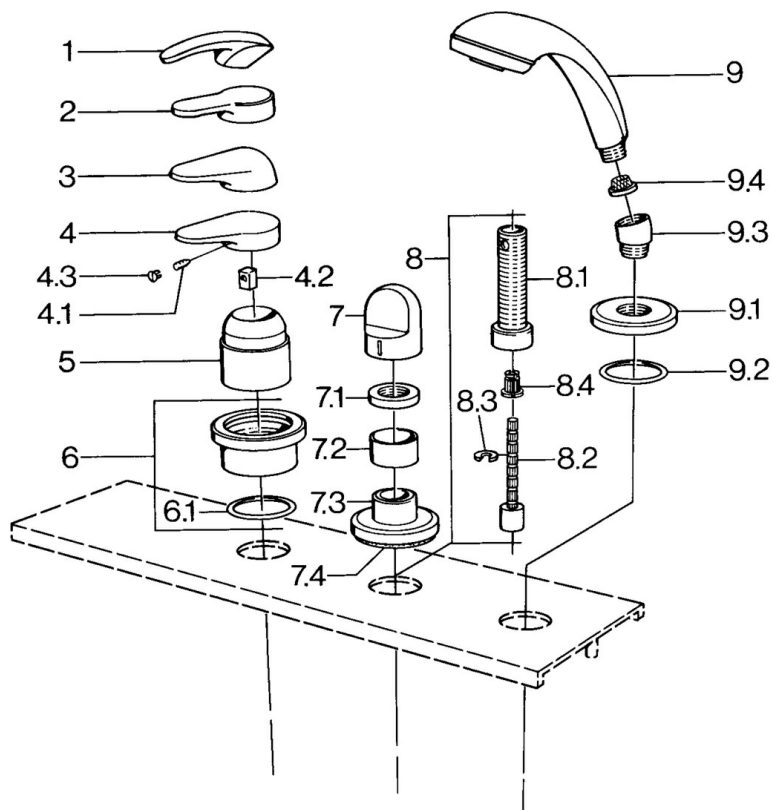

EAN: 4015474684454
static.hansa.com/0363903090

- Bathtub & Shower
- Trim Kit

- Tiled rim assembly
- Chrome/Gold

Technical data

Technical properties

Hot water supply	max. +80°C
Working pressure	0.5-10 bar

Spare parts

SP03639030

	Name	Code
4.1	Screw, M5x8, SW2.5	59904755
4.2	Bushing	59904778
4.3	Plug, hot/cold	59906705
6	Cover plate Discontinued	59911191
6.1	O-ring, d 55x2.5 Discontinued	59911225
7	Handle White Discontinued	59910364
7	Handle	59910363
7.1	Disk, M24x1.5	59910159
7.3	Cover flange Chrome/Satin Discontinued	59910095
7.3	Cover flange, d 70 mm	59910094
7.3	Cover flange White Discontinued	59910096
8	Raising kit, 80 mm	59910424
8.1	Threaded sleeve, M24x1.5	59910100
8.2	Inside spindle	59910379
8.3	Ring	59910694
8.4	Adapter White	59910235
9	Hand shower Chrome/Satin Discontinued	599043392
9	Hand shower Chrome/Satin Discontinued	599043302
9	Hand shower Discontinued	04320100
9	Hand shower White/Edelmessing Discontinued	599043303
9	Hand shower Edelmessing Discontinued	599043305
9	Hand shower Chrome/Edelmessing Discontinued	599043304
9	Hand shower Chrome/Gold Discontinued	599043390
9.1	Cover flange	59910125
9.2	O-ring, 54x3 Discontinued	59901107
9.3	Angle connector	59911197
9.3	Angle connector Satin Discontinued	59911198
9.3	Angle connector White Discontinued	59911202
9.4	Strainer	59906859