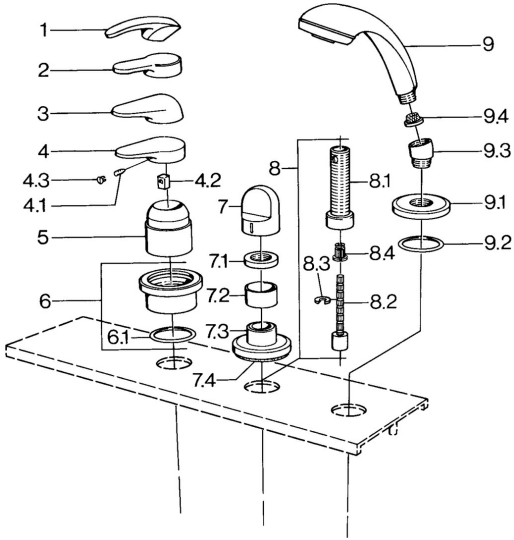

EAN: 4015474684454
static.hansa.com/0363903090

- Bathtub & Shower
- Trim Kit

- Tiled rim assembly
- Chrome/Gold

Technical data

Technical properties

Hot water supply	max. +80°C
Working pressure	0.5-10 bar

Spare parts

SP03639030

	Name	Code
4.1	Screw, M5x8, SW2.5	59904755
4.2	Bushing	59904778
4.3	Plug, hot/cold	59906705
6	Cover plate Discontinued	59911191
6.1	O-ring, d 55x2.5 Discontinued	59911225
7	Handle White Discontinued	59910364
7	Handle	59910363
7.1	Disk, M24x1.5	59910159
7.3	Cover flange Chrome/Satin Discontinued	59910095
7.3	Cover flange, d 70 mm	59910094
7.3	Cover flange White Discontinued	59910096
8	Raising kit, 80 mm	59910424
8.1	Threaded sleeve, M24x1.5	59910100
8.2	Inside spindle	59910379
8.3	Ring	59910694
8.4	Adapter White	59910235
9	Hand shower Chrome/Satin Discontinued	599043392
9	Hand shower Chrome/Satin Discontinued	599043302
9	Hand shower Discontinued	04320100
9	Hand shower White/Edelmessing Discontinued	599043303
9	Hand shower Edelmessing Discontinued	599043305
9	Hand shower Chrome/Edelmessing Discontinued	599043304
9	Hand shower Chrome/Gold Discontinued	599043390
9.1	Cover flange	59910125
9.2	O-ring, 54x3 Discontinued	59901107
9.3	Angle connector	59911197
9.3	Angle connector Satin Discontinued	59911198
9.3	Angle connector White Discontinued	59911202
9.4	Strainer	59906859