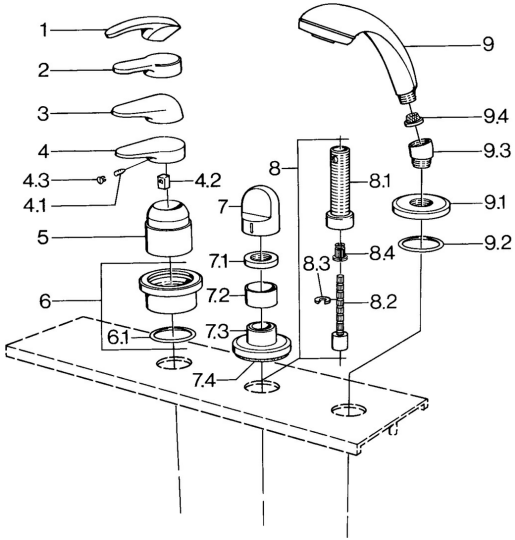

EAN: 4015474671430  
[static.hansa.com/0363903084](https://static.hansa.com/0363903084)

- Bathtub & Shower
- Trim Kit

- Tiled rim assembly
- Black

### Technical properties

Hot water supply	<b>max. +80°C</b>
Working pressure	<b>0.5-10 bar</b>

## Spare parts

### SP03639030

	Name	Code
4.1	Screw, M5x8, SW2.5	59904755
4.2	Bushing	59904778
4.3	Plug, hot/cold	59906705
6	Cover plate Discontinued	59911191
6.1	O-ring, d 55x2.5 Discontinued	59911225
7	Handle White Discontinued	59910364
7	Handle	59910363
7.1	Disk, M24x1.5	59910159
7.3	Cover flange Chrome/Satin Discontinued	59910095
7.3	Cover flange, d 70 mm	59910094
7.3	Cover flange White Discontinued	59910096
8	Raising kit, 80 mm	59910424
8.1	Threaded sleeve, M24x1.5	59910100
8.2	Inside spindle	59910379
8.3	Ring	59910694
8.4	Adapter White	59910235
9	Hand shower Chrome/Satin Discontinued	599043392
9	Hand shower Chrome/Satin Discontinued	599043302
9	Hand shower Discontinued	04320100
9	Hand shower White/Edelmessing Discontinued	599043303
9	Hand shower Edelmessing Discontinued	599043305
9	Hand shower Chrome/Edelmessing Discontinued	599043304
9	Hand shower Chrome/Gold Discontinued	599043390
9.1	Cover flange	59910125
9.2	O-ring, 54x3 Discontinued	59901107
9.3	Angle connector	59911197
9.3	Angle connector Satin Discontinued	59911198
9.3	Angle connector White Discontinued	59911202
9.4	Strainer	59906859