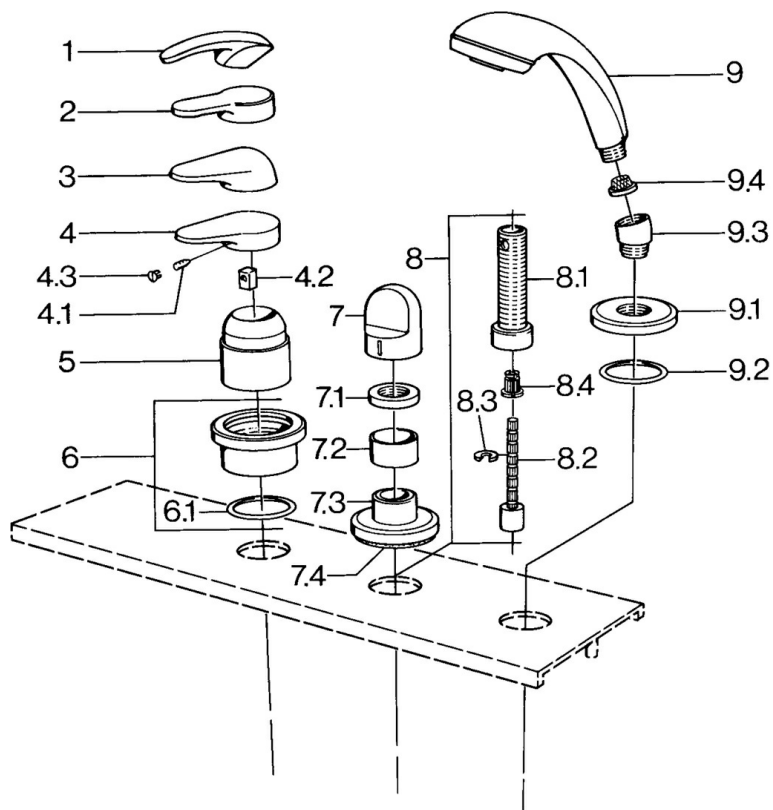

EAN: 4015474671430  
[static.hansa.com/0363903084](https://static.hansa.com/0363903084)

- Bathtub & Shower
- Trim Kit

- Tiled rim assembly
- Black

### Technical properties

Hot water supply	<b>max. +80°C</b>
Working pressure	<b>0.5-10 bar</b>

## Spare parts

### SP03639030

	Name	Code
4.1	Screw, M5x8, SW2.5	59904755
4.2	Bushing	59904778
4.3	Plug, hot/cold	59906705
6	Cover plate Discontinued	59911191
6.1	O-ring, d 55x2.5 Discontinued	59911225
7	Handle White Discontinued	59910364
7	Handle	59910363
7.1	Disk, M24x1.5	59910159
7.3	Cover flange Chrome/Satin Discontinued	59910095
7.3	Cover flange, d 70 mm	59910094
7.3	Cover flange White Discontinued	59910096
8	Raising kit, 80 mm	59910424
8.1	Threaded sleeve, M24x1.5	59910100
8.2	Inside spindle	59910379
8.3	Ring	59910694
8.4	Adapter White	59910235
9	Hand shower Chrome/Satin Discontinued	599043392
9	Hand shower Chrome/Satin Discontinued	599043302
9	Hand shower Discontinued	04320100
9	Hand shower White/Edelmessing Discontinued	599043303
9	Hand shower Edelmessing Discontinued	599043305
9	Hand shower Chrome/Edelmessing Discontinued	599043304
9	Hand shower Chrome/Gold Discontinued	599043390
9.1	Cover flange	59910125
9.2	O-ring, 54x3 Discontinued	59901107
9.3	Angle connector	59911197
9.3	Angle connector Satin Discontinued	59911198
9.3	Angle connector White Discontinued	59911202
9.4	Strainer	59906859