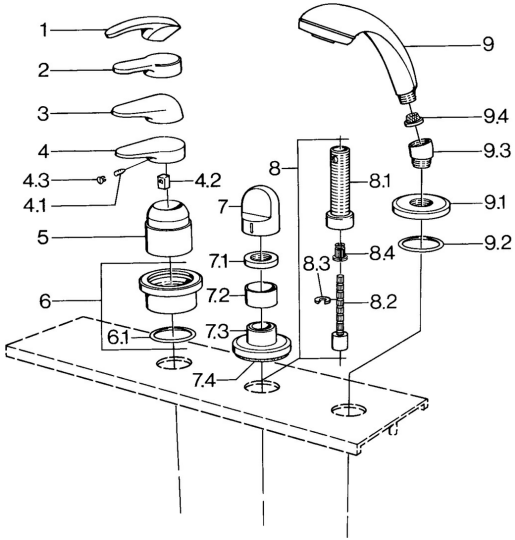

EAN: 4015474671485
static.hansa.com/0363903081

- Bathtub & Shower
- Trim Kit

- Tiled rim assembly

Technical data

Technical properties

Hot water supply	max. +80°C
Working pressure	0.5-10 bar

Spare parts

SP03639030

	Name	Code
4.1	Screw, M5x8, SW2.5	59904755
4.2	Bushing	59904778
4.3	Plug, hot/cold	59906705
6	Cover plate Discontinued	59911191
6.1	O-ring, d 55x2.5 Discontinued	59911225
7	Handle White Discontinued	59910364
7	Handle	59910363
7.1	Disk, M24x1.5	59910159
7.3	Cover flange Chrome/Satin Discontinued	59910095
7.3	Cover flange, d 70 mm	59910094
7.3	Cover flange White Discontinued	59910096
8	Raising kit, 80 mm	59910424
8.1	Threaded sleeve, M24x1.5	59910100
8.2	Inside spindle	59910379
8.3	Ring	59910694
8.4	Adapter White	59910235
9	Hand shower Chrome/Satin Discontinued	599043392
9	Hand shower Chrome/Satin Discontinued	599043302
9	Hand shower Discontinued	04320100
9	Hand shower White/Edelmessing Discontinued	599043303
9	Hand shower Edelmessing Discontinued	599043305
9	Hand shower Chrome/Edelmessing Discontinued	599043304
9	Hand shower Chrome/Gold Discontinued	599043390
9.1	Cover flange	59910125
9.2	O-ring, 54x3 Discontinued	59901107
9.3	Angle connector	59911197
9.3	Angle connector Satin Discontinued	59911198
9.3	Angle connector White Discontinued	59911202
9.4	Strainer	59906859