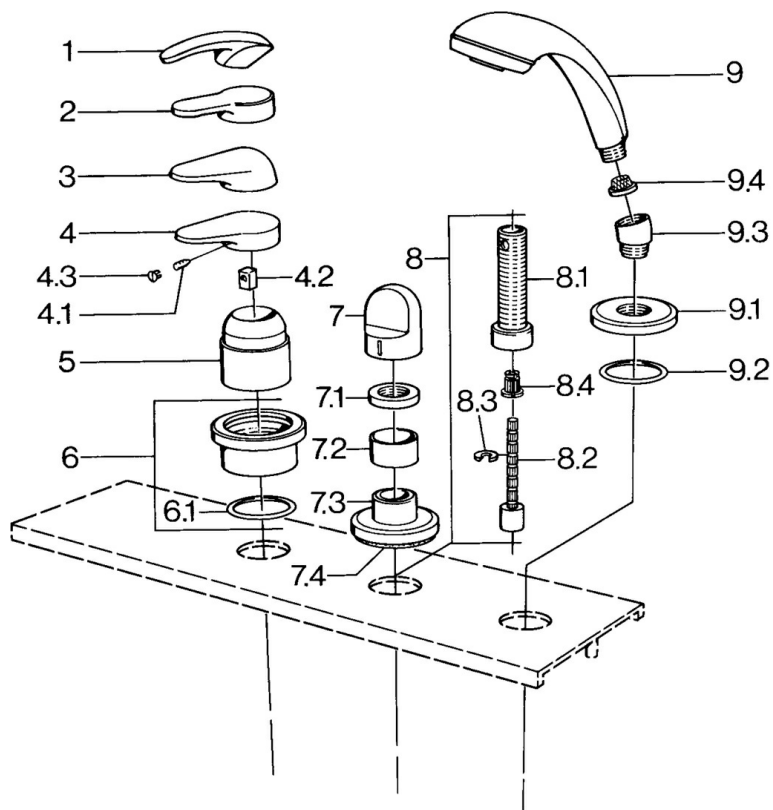

EAN: 4015474671485
static.hansa.com/0363903081

- Bathtub & Shower
- Trim Kit

- Tiled rim assembly

Technical data

Technical properties

Hot water supply	max. +80°C
Working pressure	0.5-10 bar

Spare parts

SP03639030

	Name	Code
4.1	Screw, M5x8, SW2.5	59904755
4.2	Bushing	59904778
4.3	Plug, hot/cold	59906705
6	Cover plate Discontinued	59911191
6.1	O-ring, d 55x2.5 Discontinued	59911225
7	Handle White Discontinued	59910364
7	Handle	59910363
7.1	Disk, M24x1.5	59910159
7.3	Cover flange Chrome/Satin Discontinued	59910095
7.3	Cover flange, d 70 mm	59910094
7.3	Cover flange White Discontinued	59910096
8	Raising kit, 80 mm	59910424
8.1	Threaded sleeve, M24x1.5	59910100
8.2	Inside spindle	59910379
8.3	Ring	59910694
8.4	Adapter White	59910235
9	Hand shower Chrome/Satin Discontinued	599043392
9	Hand shower Chrome/Satin Discontinued	599043302
9	Hand shower Discontinued	04320100
9	Hand shower White/Edelmessing Discontinued	599043303
9	Hand shower Edelmessing Discontinued	599043305
9	Hand shower Chrome/Edelmessing Discontinued	599043304
9	Hand shower Chrome/Gold Discontinued	599043390
9.1	Cover flange	59910125
9.2	O-ring, 54x3 Discontinued	59901107
9.3	Angle connector	59911197
9.3	Angle connector Satin Discontinued	59911198
9.3	Angle connector White Discontinued	59911202
9.4	Strainer	59906859