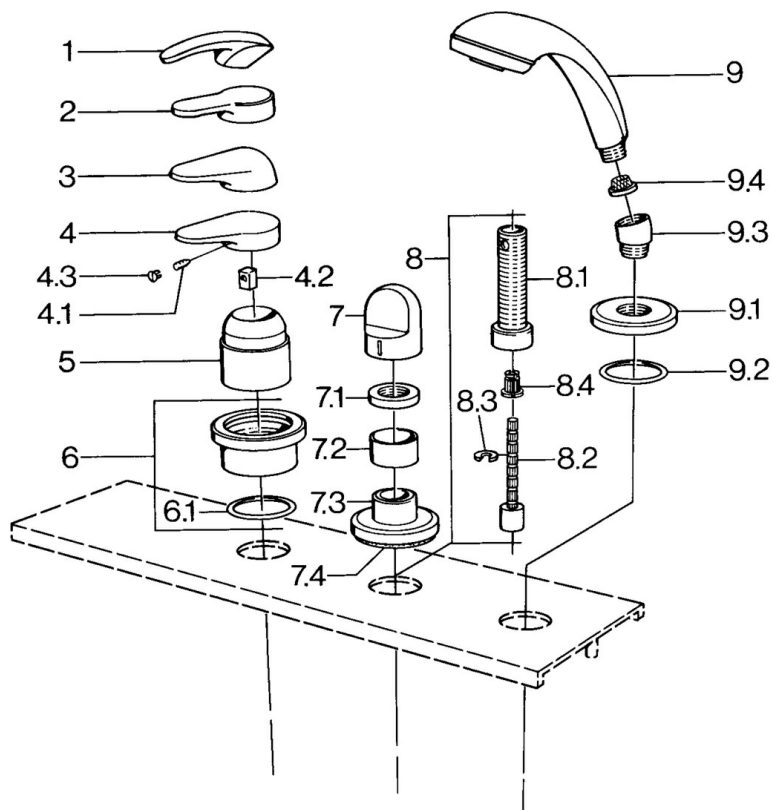

EAN: 4015474671508
static.hansa.com/0363903072

- Bathtub & Shower
- Trim Kit

- Tiled rim assembly

Technical data

Technical properties

Hot water supply	max. +80°C
Working pressure	0.5-10 bar

Spare parts

SP03639030

	Name	Code
4.1	Screw, M5x8, SW2.5	59904755
4.2	Bushing	59904778
4.3	Plug, hot/cold	59906705
6	Cover plate Discontinued	59911191
6.1	O-ring, d 55x2.5 Discontinued	59911225
7	Handle White Discontinued	59910364
7	Handle	59910363
7.1	Disk, M24x1.5	59910159
7.3	Cover flange Chrome/Satin Discontinued	59910095
7.3	Cover flange, d 70 mm	59910094
7.3	Cover flange White Discontinued	59910096
8	Raising kit, 80 mm	59910424
8.1	Threaded sleeve, M24x1.5	59910100
8.2	Inside spindle	59910379
8.3	Ring	59910694
8.4	Adapter White	59910235
9	Hand shower Chrome/Satin Discontinued	599043392
9	Hand shower Chrome/Satin Discontinued	599043302
9	Hand shower Discontinued	04320100
9	Hand shower White/Edelmessing Discontinued	599043303
9	Hand shower Edelmessing Discontinued	599043305
9	Hand shower Chrome/Edelmessing Discontinued	599043304
9	Hand shower Chrome/Gold Discontinued	599043390
9.1	Cover flange	59910125
9.2	O-ring, 54x3 Discontinued	59901107
9.3	Angle connector	59911197
9.3	Angle connector Satin Discontinued	59911198
9.3	Angle connector White Discontinued	59911202
9.4	Strainer	59906859