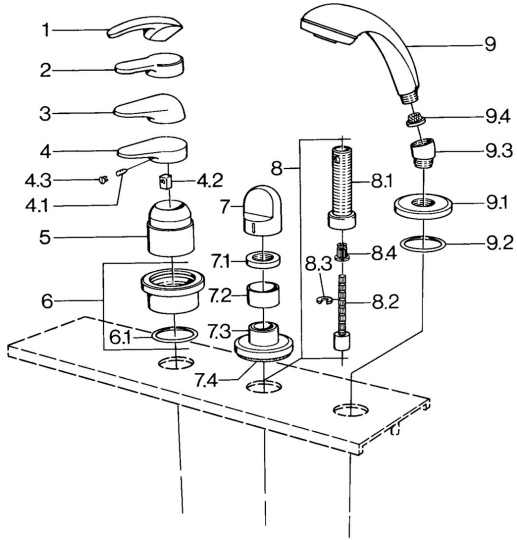

EAN: 4015474671508
static.hansa.com/0363903072

- Bathtub & Shower
- Trim Kit

- Tiled rim assembly

Technical data

Technical properties

Hot water supply	max. +80°C
Working pressure	0.5-10 bar

Spare parts

SP03639030

	Name	Code
4.1	Screw, M5x8, SW2.5	59904755
4.2	Bushing	59904778
4.3	Plug, hot/cold	59906705
6	Cover plate Discontinued	59911191
6.1	O-ring, d 55x2.5 Discontinued	59911225
7	Handle White Discontinued	59910364
7	Handle	59910363
7.1	Disk, M24x1.5	59910159
7.3	Cover flange Chrome/Satin Discontinued	59910095
7.3	Cover flange, d 70 mm	59910094
7.3	Cover flange White Discontinued	59910096
8	Raising kit, 80 mm	59910424
8.1	Threaded sleeve, M24x1.5	59910100
8.2	Inside spindle	59910379
8.3	Ring	59910694
8.4	Adapter White	59910235
9	Hand shower Chrome/Satin Discontinued	599043392
9	Hand shower Chrome/Satin Discontinued	599043302
9	Hand shower Discontinued	04320100
9	Hand shower White/Edelmessing Discontinued	599043303
9	Hand shower Edelmessing Discontinued	599043305
9	Hand shower Chrome/Edelmessing Discontinued	599043304
9	Hand shower Chrome/Gold Discontinued	599043390
9.1	Cover flange	59910125
9.2	O-ring, 54x3 Discontinued	59901107
9.3	Angle connector	59911197
9.3	Angle connector Satin Discontinued	59911198
9.3	Angle connector White Discontinued	59911202
9.4	Strainer	59906859