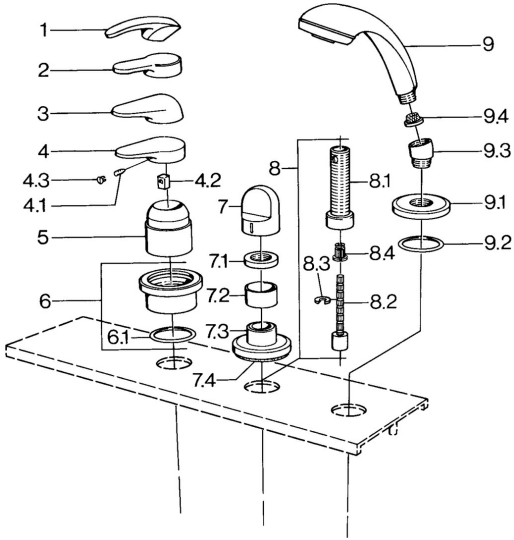

EAN: 4015474671454
static.hansa.com/0363903040

- Bathtub & Shower
- Trim Kit

- Tiled rim assembly
- Aranja

Technical data

Technical properties

Hot water supply	max. +80°C
Working pressure	0.5-10 bar

Spare parts

SP03639030

	Name	Code
4.1	Screw, M5x8, SW2.5	59904755
4.2	Bushing	59904778
4.3	Plug, hot/cold	59906705
6	Cover plate Discontinued	59911191
6.1	O-ring, d 55x2.5 Discontinued	59911225
7	Handle White Discontinued	59910364
7	Handle	59910363
7.1	Disk, M24x1.5	59910159
7.3	Cover flange Chrome/Satin Discontinued	59910095
7.3	Cover flange, d 70 mm	59910094
7.3	Cover flange White Discontinued	59910096
8	Raising kit, 80 mm	59910424
8.1	Threaded sleeve, M24x1.5	59910100
8.2	Inside spindle	59910379
8.3	Ring	59910694
8.4	Adapter White	59910235
9	Hand shower Chrome/Satin Discontinued	599043392
9	Hand shower Chrome/Satin Discontinued	599043302
9	Hand shower Discontinued	04320100
9	Hand shower White/Edelmessing Discontinued	599043303
9	Hand shower Edelmessing Discontinued	599043305
9	Hand shower Chrome/Edelmessing Discontinued	599043304
9	Hand shower Chrome/Gold Discontinued	599043390
9.1	Cover flange	59910125
9.2	O-ring, 54x3 Discontinued	59901107
9.3	Angle connector	59911197
9.3	Angle connector Satin Discontinued	59911198
9.3	Angle connector White Discontinued	59911202
9.4	Strainer	59906859