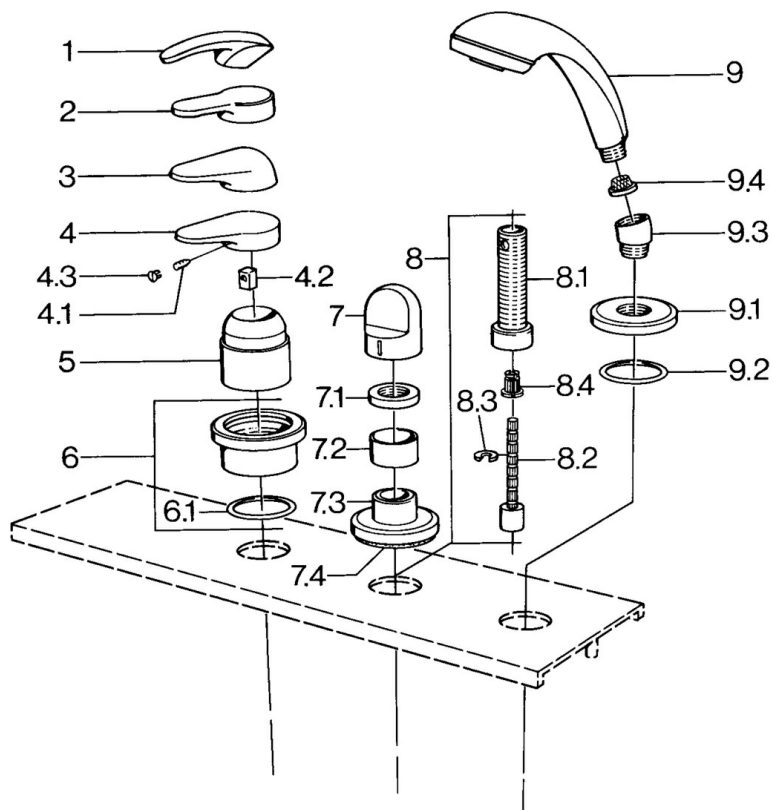

EAN: 4015474671454
static.hansa.com/0363903040

- Bathtub & Shower
- Trim Kit

- Tiled rim assembly
- Aranja

Technical data

Technical properties

Hot water supply	max. +80°C
Working pressure	0.5-10 bar

Spare parts

SP03639030

	Name	Code
4.1	Screw, M5x8, SW2.5	59904755
4.2	Bushing	59904778
4.3	Plug, hot/cold	59906705
6	Cover plate Discontinued	59911191
6.1	O-ring, d 55x2.5 Discontinued	59911225
7	Handle White Discontinued	59910364
7	Handle	59910363
7.1	Disk, M24x1.5	59910159
7.3	Cover flange Chrome/Satin Discontinued	59910095
7.3	Cover flange, d 70 mm	59910094
7.3	Cover flange White Discontinued	59910096
8	Raising kit, 80 mm	59910424
8.1	Threaded sleeve, M24x1.5	59910100
8.2	Inside spindle	59910379
8.3	Ring	59910694
8.4	Adapter White	59910235
9	Hand shower Chrome/Satin Discontinued	599043392
9	Hand shower Chrome/Satin Discontinued	599043302
9	Hand shower Discontinued	04320100
9	Hand shower White/Edelmessing Discontinued	599043303
9	Hand shower Edelmessing Discontinued	599043305
9	Hand shower Chrome/Edelmessing Discontinued	599043304
9	Hand shower Chrome/Gold Discontinued	599043390
9.1	Cover flange	59910125
9.2	O-ring, 54x3 Discontinued	59901107
9.3	Angle connector	59911197
9.3	Angle connector Satin Discontinued	59911198
9.3	Angle connector White Discontinued	59911202
9.4	Strainer	59906859