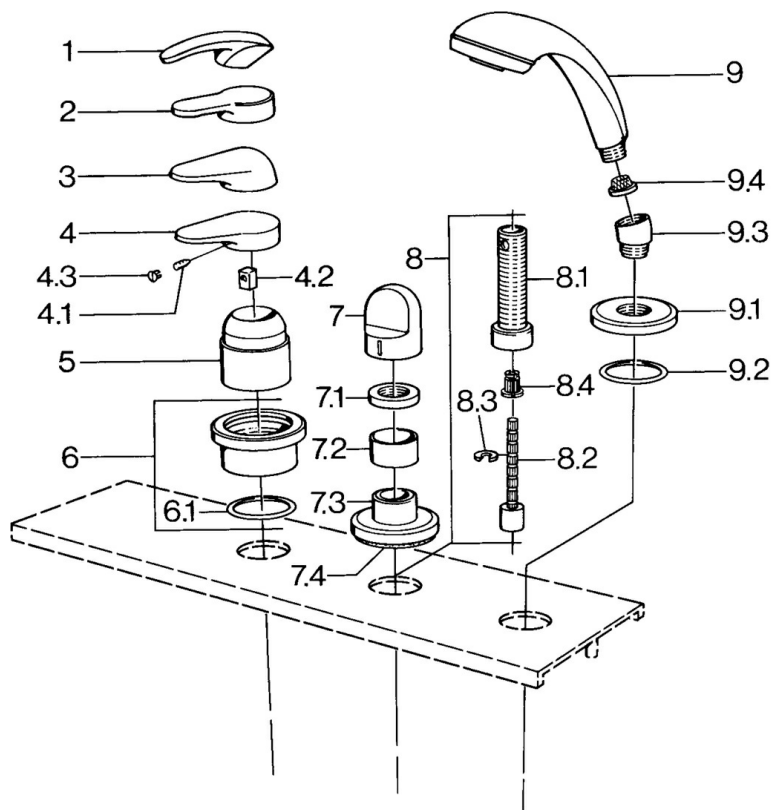

EAN: 4015474671393
static.hansa.com/03639030

- Bathtub & Shower
- Trim Kit

- Tiled rim assembly
- Chrome

Technical data

Technical properties

Hot water supply	max. +80°C
Working pressure	0.5-10 bar

Spare parts

SP03639030

	Name	Code
4.1	Screw, M5x8, SW2.5	59904755
4.2	Bushing	59904778
4.3	Plug, hot/cold	59906705
6	Cover plate Discontinued	59911191
6.1	O-ring, d 55x2.5 Discontinued	59911225
7	Handle White Discontinued	59910364
7	Handle	59910363
7.1	Disk, M24x1.5	59910159
7.3	Cover flange Chrome/Satin Discontinued	59910095
7.3	Cover flange, d 70 mm	59910094
7.3	Cover flange White Discontinued	59910096
8	Raising kit, 80 mm	59910424
8.1	Threaded sleeve, M24x1.5	59910100
8.2	Inside spindle	59910379
8.3	Ring	59910694
8.4	Adapter White	59910235
9	Hand shower Chrome/Satin Discontinued	599043392
9	Hand shower Chrome/Satin Discontinued	599043302
9	Hand shower Discontinued	04320100
9	Hand shower White/Edelmessing Discontinued	599043303
9	Hand shower Edelmessing Discontinued	599043305
9	Hand shower Chrome/Edelmessing Discontinued	599043304
9	Hand shower Chrome/Gold Discontinued	599043390
9.1	Cover flange	59910125
9.2	O-ring, 54x3 Discontinued	59901107
9.3	Angle connector	59911197
9.3	Angle connector Satin Discontinued	59911198
9.3	Angle connector White Discontinued	59911202
9.4	Strainer	59906859