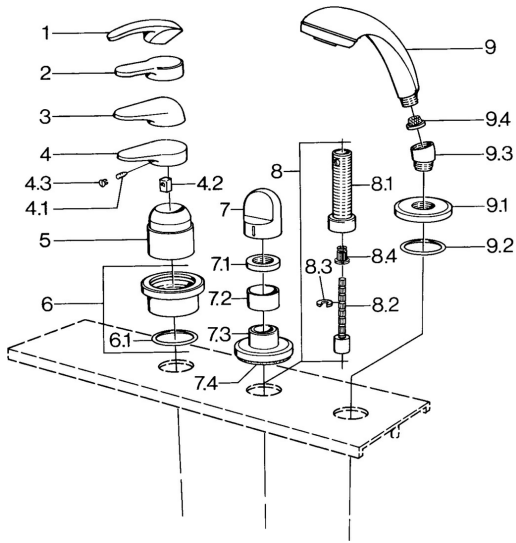

EAN: 4015474671393
static.hansa.com/03639030

- Bathtub & Shower
- Trim Kit

- Tiled rim assembly
- Chrome

Technical data

Technical properties

Hot water supply	max. +80°C
Working pressure	0.5-10 bar

Spare parts

SP03639030

	Name	Code
4.1	Screw, M5x8, SW2.5	59904755
4.2	Bushing	59904778
4.3	Plug, hot/cold	59906705
6	Cover plate Discontinued	59911191
6.1	O-ring, d 55x2.5 Discontinued	59911225
7	Handle White Discontinued	59910364
7	Handle	59910363
7.1	Disk, M24x1.5	59910159
7.3	Cover flange Chrome/Satin Discontinued	59910095
7.3	Cover flange, d 70 mm	59910094
7.3	Cover flange White Discontinued	59910096
8	Raising kit, 80 mm	59910424
8.1	Threaded sleeve, M24x1.5	59910100
8.2	Inside spindle	59910379
8.3	Ring	59910694
8.4	Adapter White	59910235
9	Hand shower Chrome/Satin Discontinued	599043392
9	Hand shower Chrome/Satin Discontinued	599043302
9	Hand shower Discontinued	04320100
9	Hand shower White/Edelmessing Discontinued	599043303
9	Hand shower Edelmessing Discontinued	599043305
9	Hand shower Chrome/Edelmessing Discontinued	599043304
9	Hand shower Chrome/Gold Discontinued	599043390
9.1	Cover flange	59910125
9.2	O-ring, 54x3 Discontinued	59901107
9.3	Angle connector	59911197
9.3	Angle connector Satin Discontinued	59911198
9.3	Angle connector White Discontinued	59911202
9.4	Strainer	59906859