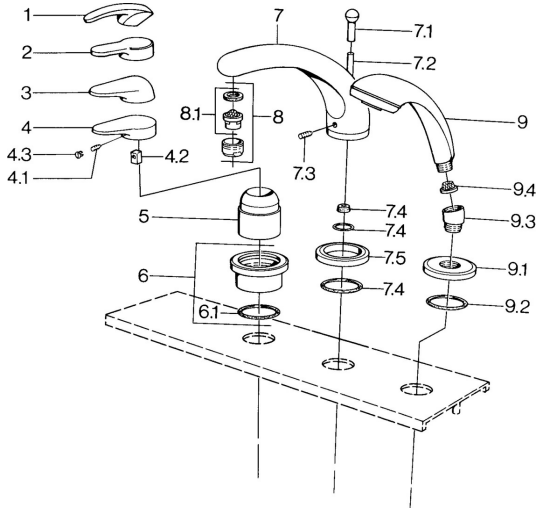

EAN: 4015474671263
static.hansa.com/0361203092

- Bathtub & Shower
- Trim Kit

- Tiled rim assembly

Technical data

Technical properties

Hot water supply	max. +80°C
Working pressure	0.5-10 bar

Spare parts

SP03612030

	Name	Code
4.1	Screw, M5x8, SW2.5	59904755
4.2	Bushing	59904778
4.3	Plug, hot/cold	59906705
6	Cover plate Discontinued	59911191
6.1	O-ring, d 55x2.5 Discontinued	59911225
7.1	Diverter knob Discontinued	59910109
7.3	Screw, M6x16, SW 2.5	59910120
7.4	Sealing kit	59910121
7.5	Cover flange Edelmessing Discontinued	59910923
7.5	Cover flange Discontinued	59910918
8	Aerator, M28x1 D	59907198
9	Hand shower Chrome/Gold Discontinued	599043390
9	Hand shower Discontinued	04320100
9	Hand shower Chrome/Satin Discontinued	599043302
9	Hand shower Black Discontinued	59911952
9	Hand shower White/Edelmessing Discontinued	599043303
9	Hand shower Chrome/Satin Discontinued	599043392
9	Hand shower Edelmessing Discontinued	599043305
9	Hand shower Chrome/Edelmessing Discontinued	599043304
9.1	Cover flange	59910125
9.2	O-ring, 54x3 Discontinued	59901107
9.3	Angle connector White Discontinued	59911202
9.3	Angle connector	59911197
9.3	Angle connector Satin Discontinued	59911198
9.4	Strainer	59906859