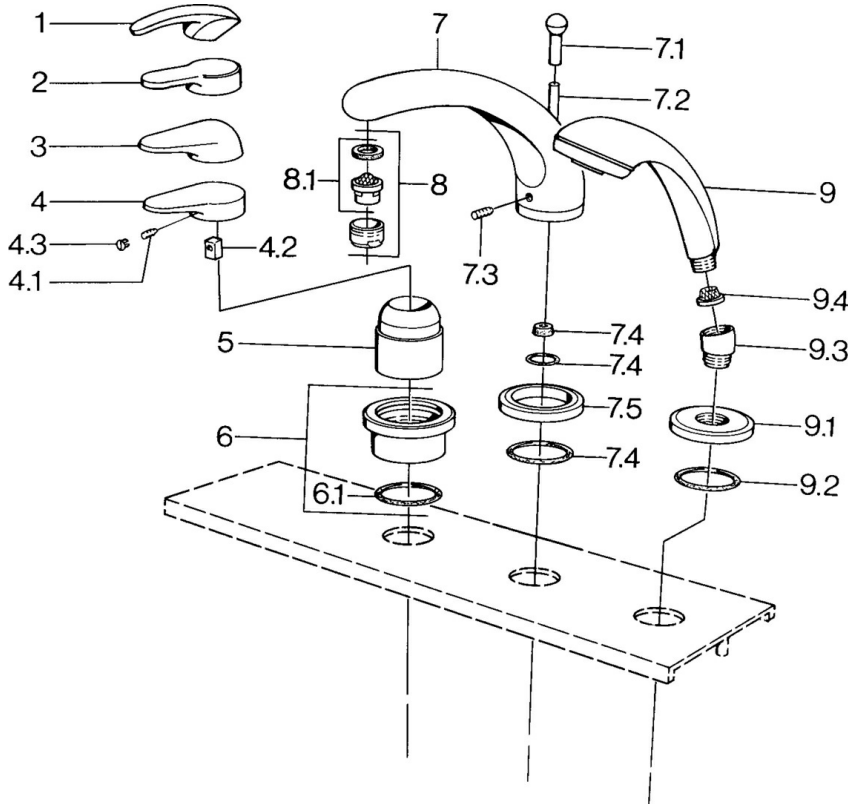

EAN: 4015474671263
static.hansa.com/0361203092

- Bathtub & Shower
- Trim Kit

- Tiled rim assembly

Technical data

Technical properties

Hot water supply	max. +80°C
Working pressure	0.5-10 bar

Spare parts

SP03612030

	Name	Code
4.1	Screw, M5x8, SW2.5	59904755
4.2	Bushing	59904778
4.3	Plug, hot/cold	59906705
6	Cover plate Discontinued	59911191
6.1	O-ring, d 55x2.5 Discontinued	59911225
7.1	Diverter knob Discontinued	59910109
7.3	Screw, M6x16, SW 2.5	59910120
7.4	Sealing kit	59910121
7.5	Cover flange Edelmessing Discontinued	59910923
7.5	Cover flange Discontinued	59910918
8	Aerator, M28x1 D	59907198
9	Hand shower Chrome/Gold Discontinued	599043390
9	Hand shower Discontinued	04320100
9	Hand shower Chrome/Satin Discontinued	599043302
9	Hand shower Black Discontinued	59911952
9	Hand shower White/Edelmessing Discontinued	599043303
9	Hand shower Chrome/Satin Discontinued	599043392
9	Hand shower Edelmessing Discontinued	599043305
9	Hand shower Chrome/Edelmessing Discontinued	599043304
9.1	Cover flange	59910125
9.2	O-ring, 54x3 Discontinued	59901107
9.3	Angle connector White Discontinued	59911202
9.3	Angle connector	59911197
9.3	Angle connector Satin Discontinued	59911198
9.4	Strainer	59906859