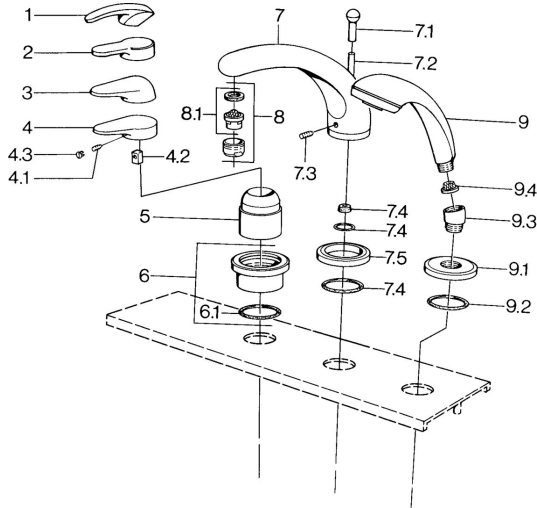

EAN: 4015474684447  
[static.hansa.com/0361203090](http://static.hansa.com/0361203090)

- Bath tub & Shower
- Trim Kit

- Tiled rim assembly
- Chrome/Gold

## Technical data

### Technical properties

Hot water supply	<b>max. +80°C</b>
Working pressure	<b>0.5-10 bar</b>

#### SP03612030

	Name	Code
4.1	Screw, M5x8, SW2.5	59904755
4.2	Bushing	59904778
4.3	Plug, hot/cold	59906705
6	Cover plate Discontinued	59911191
6.1	O-ring, d 55x2.5 Discontinued	59911225
7.1	Diverter knob Discontinued	59910109
7.3	Screw, M6x16, SW 2.5	59910120
7.4	Sealing kit	59910121
7.5	Cover flange Edelmessing Discontinued	59910923
7.5	Cover flange Discontinued	59910918
8	Aerator, M28x1 D	59907198
9	Hand shower Chrome/Gold Discontinued	599043390
9	Hand shower Discontinued	04320100
9	Hand shower Chrome/Satin Discontinued	599043302
9	Hand shower Black Discontinued	59911952
9	Hand shower White/Edelmessing Discontinued	599043303
9	Hand shower Chrome/Satin Discontinued	599043392
9	Hand shower Edelmessing Discontinued	599043305
9	Hand shower Chrome/Edelmessing Discontinued	599043304
9.1	Cover flange	59910125
9.2	O-ring, 54x3 Discontinued	59901107
9.3	Angle connector White Discontinued	59911202
9.3	Angle connector	59911197
9.3	Angle connector Satin Discontinued	59911198
9.4	Strainer	59906859