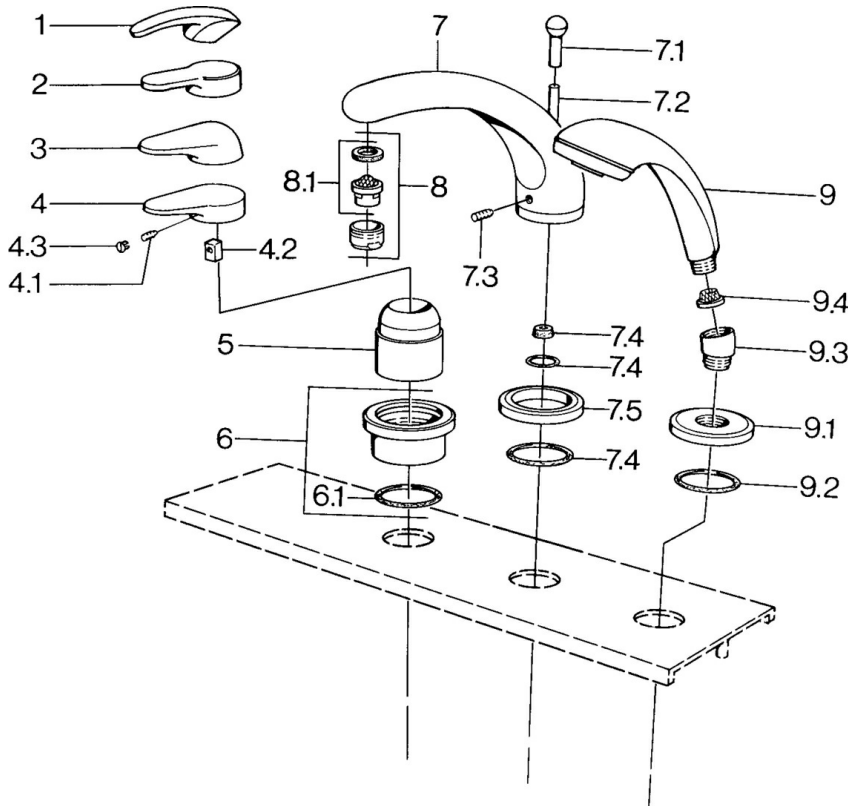

EAN: 4015474684447  
[static.hansa.com/0361203090](http://static.hansa.com/0361203090)

- Bath tub & Shower
- Trim Kit

- Tiled rim assembly
- Chrome/Gold

## Technical data

### Technical properties

Hot water supply	<b>max. +80°C</b>
Working pressure	<b>0.5-10 bar</b>

#### SP03612030

	Name	Code
4.1	Screw, M5x8, SW2.5	59904755
4.2	Bushing	59904778
4.3	Plug, hot/cold	59906705
6	Cover plate Discontinued	59911191
6.1	O-ring, d 55x2.5 Discontinued	59911225
7.1	Diverter knob Discontinued	59910109
7.3	Screw, M6x16, SW 2.5	59910120
7.4	Sealing kit	59910121
7.5	Cover flange Edelmessing Discontinued	59910923
7.5	Cover flange Discontinued	59910918
8	Aerator, M28x1 D	59907198
9	Hand shower Chrome/Gold Discontinued	599043390
9	Hand shower Discontinued	04320100
9	Hand shower Chrome/Satin Discontinued	599043302
9	Hand shower Black Discontinued	59911952
9	Hand shower White/Edelmessing Discontinued	599043303
9	Hand shower Chrome/Satin Discontinued	599043392
9	Hand shower Edelmessing Discontinued	599043305
9	Hand shower Chrome/Edelmessing Discontinued	599043304
9.1	Cover flange	59910125
9.2	O-ring, 54x3 Discontinued	59901107
9.3	Angle connector White Discontinued	59911202
9.3	Angle connector	59911197
9.3	Angle connector Satin Discontinued	59911198
9.4	Strainer	59906859