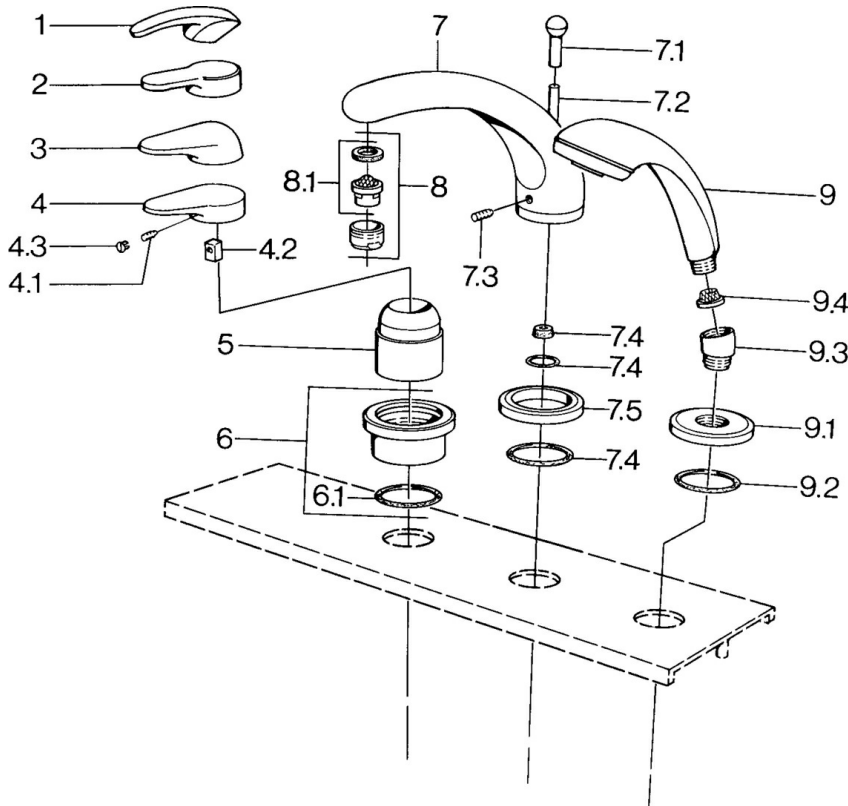

EAN: 4015474671287
static.hansa.com/0361203084

- Bathtub & Shower
- Trim Kit

- Tiled rim assembly
- Black

Technical data

Technical properties

Hot water supply	max. +80°C
Working pressure	0.5-10 bar

Spare parts

SP03612030

	Name	Code
4.1	Screw, M5x8, SW2.5	59904755
4.2	Bushing	59904778
4.3	Plug, hot/cold	59906705
6	Cover plate Discontinued	59911191
6.1	O-ring, d 55x2.5 Discontinued	59911225
7.1	Diverter knob Discontinued	59910109
7.3	Screw, M6x16, SW 2.5	59910120
7.4	Sealing kit	59910121
7.5	Cover flange Edelmessing Discontinued	59910923
7.5	Cover flange Discontinued	59910918
8	Aerator, M28x1 D	59907198
9	Hand shower Chrome/Gold Discontinued	599043390
9	Hand shower Discontinued	04320100
9	Hand shower Chrome/Satin Discontinued	599043302
9	Hand shower Black Discontinued	59911952
9	Hand shower White/Edelmessing Discontinued	599043303
9	Hand shower Chrome/Satin Discontinued	599043392
9	Hand shower Edelmessing Discontinued	599043305
9	Hand shower Chrome/Edelmessing Discontinued	599043304
9.1	Cover flange	59910125
9.2	O-ring, 54x3 Discontinued	59901107
9.3	Angle connector White Discontinued	59911202
9.3	Angle connector	59911197
9.3	Angle connector Satin Discontinued	59911198
9.4	Strainer	59906859