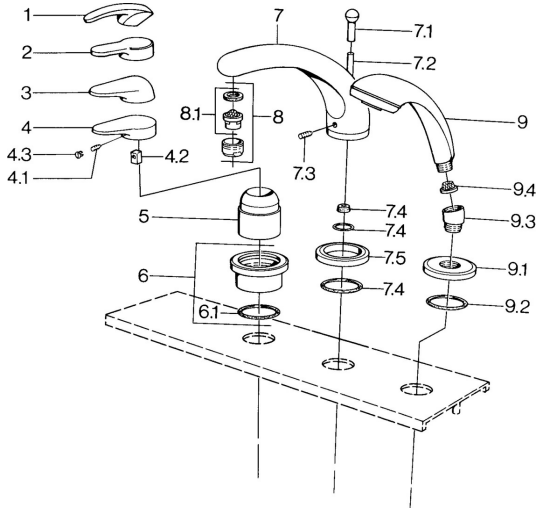

EAN: 4015474671287
static.hansa.com/0361203084

- Bathtub & Shower
- Trim Kit

- Tiled rim assembly
- Black

Technical data

Technical properties

Hot water supply	max. +80°C
Working pressure	0.5-10 bar

Spare parts

SP03612030

	Name	Code
4.1	Screw, M5x8, SW2.5	59904755
4.2	Bushing	59904778
4.3	Plug, hot/cold	59906705
6	Cover plate Discontinued	59911191
6.1	O-ring, d 55x2.5 Discontinued	59911225
7.1	Diverter knob Discontinued	59910109
7.3	Screw, M6x16, SW 2.5	59910120
7.4	Sealing kit	59910121
7.5	Cover flange Edelmessing Discontinued	59910923
7.5	Cover flange Discontinued	59910918
8	Aerator, M28x1 D	59907198
9	Hand shower Chrome/Gold Discontinued	599043390
9	Hand shower Discontinued	04320100
9	Hand shower Chrome/Satin Discontinued	599043302
9	Hand shower Black Discontinued	59911952
9	Hand shower White/Edelmessing Discontinued	599043303
9	Hand shower Chrome/Satin Discontinued	599043392
9	Hand shower Edelmessing Discontinued	599043305
9	Hand shower Chrome/Edelmessing Discontinued	599043304
9.1	Cover flange	59910125
9.2	O-ring, 54x3 Discontinued	59901107
9.3	Angle connector White Discontinued	59911202
9.3	Angle connector	59911197
9.3	Angle connector Satin Discontinued	59911198
9.4	Strainer	59906859