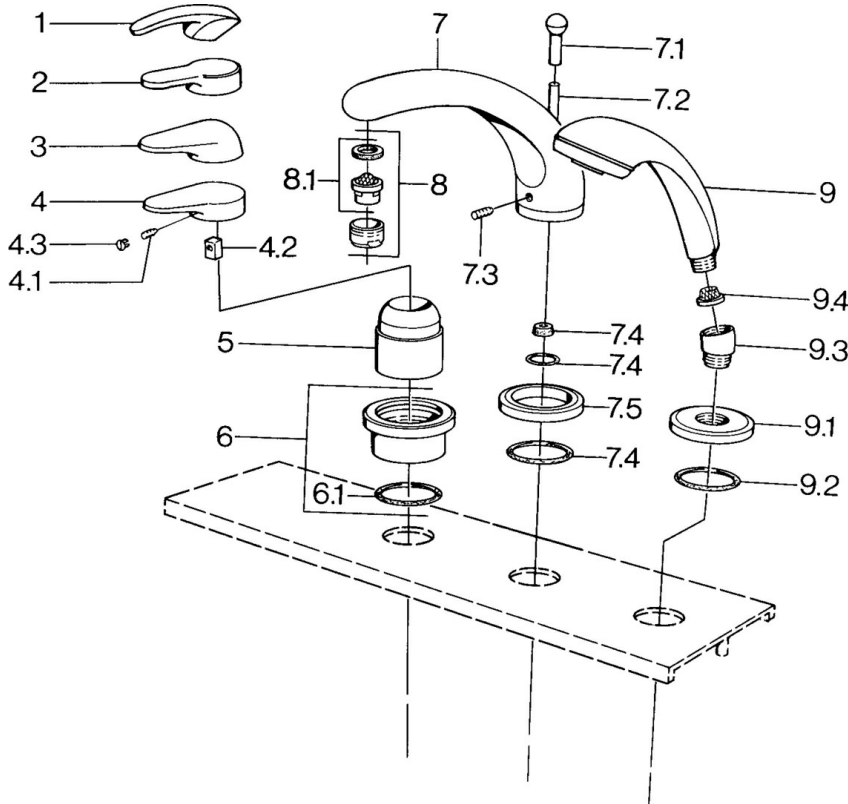

EAN: 4015474671270  
[static.hansa.com/0361203082](http://static.hansa.com/0361203082)

- Bath tub & Shower
- Trim Kit
- Tiled rim assembly
- White

### Technical properties

Hot water supply **max. +80°C**  
 Working pressure **0.5-10 bar**

## Spare parts

### SP03612030

	Name	Code
4.1	Screw, M5x8, SW2.5	59904755
4.2	Bushing	59904778
4.3	Plug, hot/cold	59906705
6	Cover plate Discontinued	59911191
6.1	O-ring, d 55x2.5 Discontinued	59911225
7.1	Diverter knob Discontinued	59910109
7.3	Screw, M6x16, SW 2.5	59910120
7.4	Sealing kit	59910121
7.5	Cover flange Edelmessing Discontinued	59910923
7.5	Cover flange Discontinued	59910918
8	Aerator, M28x1 D	59907198
9	Hand shower Chrome/Gold Discontinued	599043390
9	Hand shower Discontinued	04320100
9	Hand shower Chrome/Satin Discontinued	599043302
9	Hand shower Black Discontinued	59911952
9	Hand shower White/Edelmessing Discontinued	599043303
9	Hand shower Chrome/Satin Discontinued	599043392
9	Hand shower Edelmessing Discontinued	599043305
9	Hand shower Chrome/Edelmessing Discontinued	599043304
9.1	Cover flange	59910125
9.2	O-ring, 54x3 Discontinued	59901107
9.3	Angle connector White Discontinued	59911202
9.3	Angle connector	59911197
9.3	Angle connector Satin Discontinued	59911198
9.4	Strainer	59906859