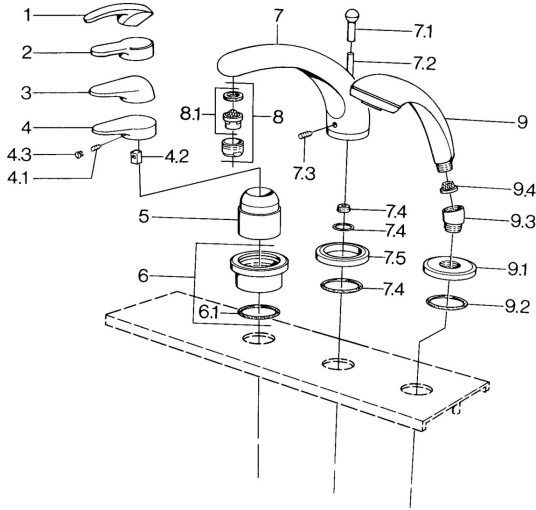

EAN: 4015474671270  
[static.hansa.com/0361203082](http://static.hansa.com/0361203082)

- Bath tub & Shower
- Trim Kit
- Tiled rim assembly
- White

### Technical properties

Hot water supply **max. +80°C**  
 Working pressure **0.5-10 bar**

## Spare parts

### SP03612030

	Name	Code
4.1	Screw, M5x8, SW2.5	59904755
4.2	Bushing	59904778
4.3	Plug, hot/cold	59906705
6	Cover plate Discontinued	59911191
6.1	O-ring, d 55x2.5 Discontinued	59911225
7.1	Diverter knob Discontinued	59910109
7.3	Screw, M6x16, SW 2.5	59910120
7.4	Sealing kit	59910121
7.5	Cover flange Edelmessing Discontinued	59910923
7.5	Cover flange Discontinued	59910918
8	Aerator, M28x1 D	59907198
9	Hand shower Chrome/Gold Discontinued	599043390
9	Hand shower Discontinued	04320100
9	Hand shower Chrome/Satin Discontinued	599043302
9	Hand shower Black Discontinued	59911952
9	Hand shower White/Edelmessing Discontinued	599043303
9	Hand shower Chrome/Satin Discontinued	599043392
9	Hand shower Edelmessing Discontinued	599043305
9	Hand shower Chrome/Edelmessing Discontinued	599043304
9.1	Cover flange	59910125
9.2	O-ring, 54x3 Discontinued	59901107
9.3	Angle connector White Discontinued	59911202
9.3	Angle connector	59911197
9.3	Angle connector Satin Discontinued	59911198
9.4	Strainer	59906859