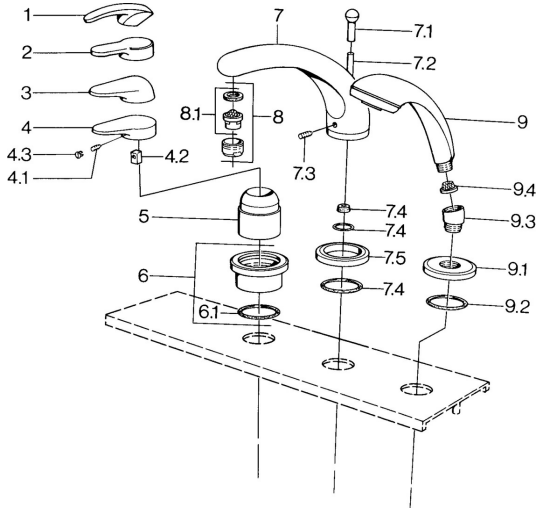

EAN: 4015474671348  
[static.hansa.com/0361203081](http://static.hansa.com/0361203081)

- Bath tub & Shower
- Trim Kit
- Tiled rim assembly

### Technical properties

Hot water supply **max. +80°C**  
 Working pressure **0.5-10 bar**

## Spare parts

### SP03612030

	Name	Code
4.1	Screw, M5x8, SW2.5	59904755
4.2	Bushing	59904778
4.3	Plug, hot/cold	59906705
6	Cover plate Discontinued	59911191
6.1	O-ring, d 55x2.5 Discontinued	59911225
7.1	Diverter knob Discontinued	59910109
7.3	Screw, M6x16, SW 2.5	59910120
7.4	Sealing kit	59910121
7.5	Cover flange Edelmessing Discontinued	59910923
7.5	Cover flange Discontinued	59910918
8	Aerator, M28x1 D	59907198
9	Hand shower Chrome/Gold Discontinued	599043390
9	Hand shower Discontinued	04320100
9	Hand shower Chrome/Satin Discontinued	599043302
9	Hand shower Black Discontinued	59911952
9	Hand shower White/Edelmessing Discontinued	599043303
9	Hand shower Chrome/Satin Discontinued	599043392
9	Hand shower Edelmessing Discontinued	599043305
9	Hand shower Chrome/Edelmessing Discontinued	599043304
9.1	Cover flange	59910125
9.2	O-ring, 54x3 Discontinued	59901107
9.3	Angle connector White Discontinued	59911202
9.3	Angle connector	59911197
9.3	Angle connector Satin Discontinued	59911198
9.4	Strainer	59906859