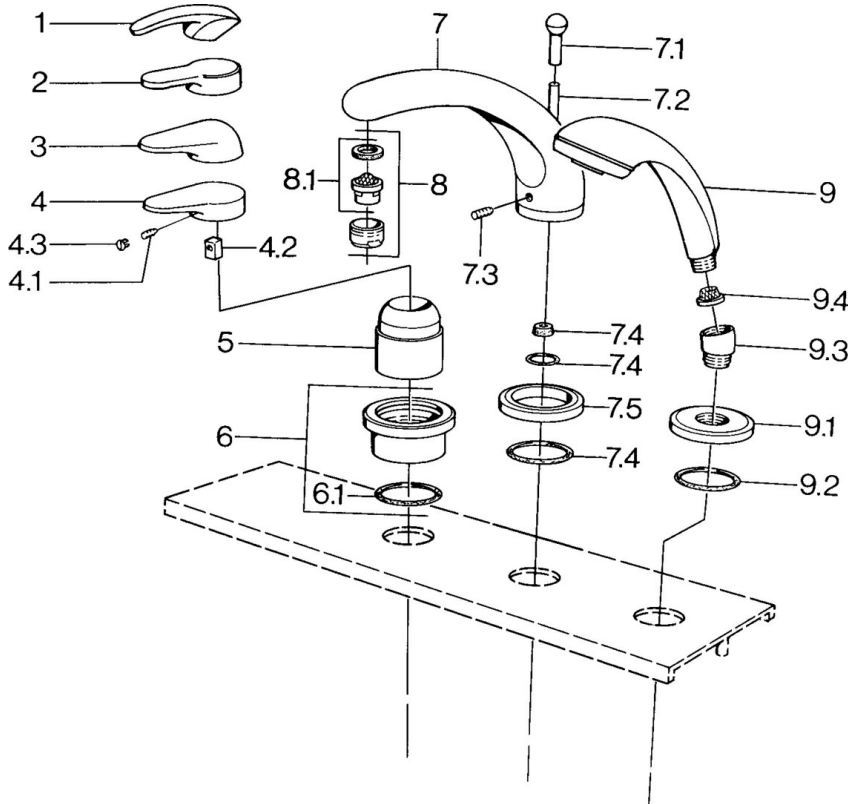

EAN: 4015474671348  
[static.hansa.com/0361203081](http://static.hansa.com/0361203081)

- Bath tub & Shower
- Trim Kit
- Tiled rim assembly

### Technical properties

Hot water supply **max. +80°C**  
 Working pressure **0.5-10 bar**

## Spare parts

### SP03612030

	Name	Code
4.1	Screw, M5x8, SW2.5	59904755
4.2	Bushing	59904778
4.3	Plug, hot/cold	59906705
6	Cover plate Discontinued	59911191
6.1	O-ring, d 55x2.5 Discontinued	59911225
7.1	Diverter knob Discontinued	59910109
7.3	Screw, M6x16, SW 2.5	59910120
7.4	Sealing kit	59910121
7.5	Cover flange Edelmessing Discontinued	59910923
7.5	Cover flange Discontinued	59910918
8	Aerator, M28x1 D	59907198
9	Hand shower Chrome/Gold Discontinued	599043390
9	Hand shower Discontinued	04320100
9	Hand shower Chrome/Satin Discontinued	599043302
9	Hand shower Black Discontinued	59911952
9	Hand shower White/Edelmessing Discontinued	599043303
9	Hand shower Chrome/Satin Discontinued	599043392
9	Hand shower Edelmessing Discontinued	599043305
9	Hand shower Chrome/Edelmessing Discontinued	599043304
9.1	Cover flange	59910125
9.2	O-ring, 54x3 Discontinued	59901107
9.3	Angle connector White Discontinued	59911202
9.3	Angle connector	59911197
9.3	Angle connector Satin Discontinued	59911198
9.4	Strainer	59906859