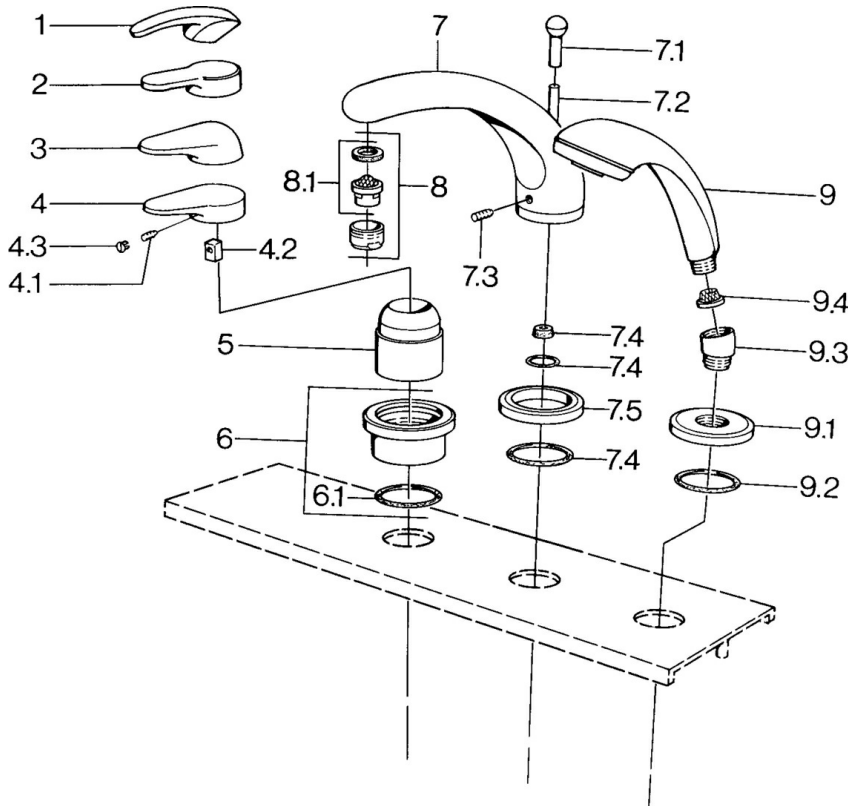

EAN: 4015474671362  
[static.hansa.com/0361203072](http://static.hansa.com/0361203072)

- Bathtub & Shower
- Trim Kit

- Tiled rim assembly

## Technical data

### Technical properties

Hot water supply	<b>max. +80°C</b>
Working pressure	<b>0.5-10 bar</b>

### SP03612030

	Name	Code
4.1	Screw, M5x8, SW2.5	59904755
4.2	Bushing	59904778
4.3	Plug, hot/cold	59906705
6	Cover plate Discontinued	59911191
6.1	O-ring, d 55x2.5 Discontinued	59911225
7.1	Diverter knob Discontinued	59910109
7.3	Screw, M6x16, SW 2.5	59910120
7.4	Sealing kit	59910121
7.5	Cover flange Edelmessing Discontinued	59910923
7.5	Cover flange Discontinued	59910918
8	Aerator, M28x1 D	59907198
9	Hand shower Chrome/Gold Discontinued	599043390
9	Hand shower Discontinued	04320100
9	Hand shower Chrome/Satin Discontinued	599043302
9	Hand shower Black Discontinued	59911952
9	Hand shower White/Edelmessing Discontinued	599043303
9	Hand shower Chrome/Satin Discontinued	599043392
9	Hand shower Edelmessing Discontinued	599043305
9	Hand shower Chrome/Edelmessing Discontinued	599043304
9.1	Cover flange	59910125
9.2	O-ring, 54x3 Discontinued	59901107
9.3	Angle connector White Discontinued	59911202
9.3	Angle connector	59911197
9.3	Angle connector Satin Discontinued	59911198
9.4	Strainer	59906859