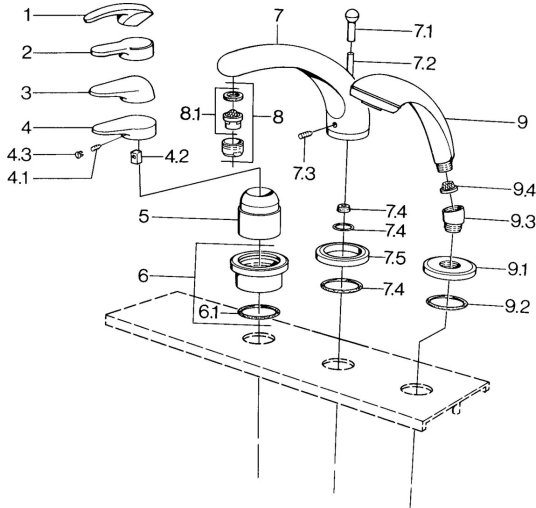

EAN: 4015474671362  
[static.hansa.com/0361203072](http://static.hansa.com/0361203072)

- Bathtub & Shower
- Trim Kit

- Tiled rim assembly

### Technical properties

Hot water supply	<b>max. +80°C</b>
Working pressure	<b>0.5-10 bar</b>

### Spare parts

### SP03612030

	Name	Code
4.1	Screw, M5x8, SW2.5	59904755
4.2	Bushing	59904778
4.3	Plug, hot/cold	59906705
6	Cover plate Discontinued	59911191
6.1	O-ring, d 55x2.5 Discontinued	59911225
7.1	Diverter knob Discontinued	59910109
7.3	Screw, M6x16, SW 2.5	59910120
7.4	Sealing kit	59910121
7.5	Cover flange Edelmessing Discontinued	59910923
7.5	Cover flange Discontinued	59910918
8	Aerator, M28x1 D	59907198
9	Hand shower Chrome/Gold Discontinued	599043390
9	Hand shower Discontinued	04320100
9	Hand shower Chrome/Satin Discontinued	599043302
9	Hand shower Black Discontinued	59911952
9	Hand shower White/Edelmessing Discontinued	599043303
9	Hand shower Chrome/Satin Discontinued	599043392
9	Hand shower Edelmessing Discontinued	599043305
9	Hand shower Chrome/Edelmessing Discontinued	599043304
9.1	Cover flange	59910125
9.2	O-ring, 54x3 Discontinued	59901107
9.3	Angle connector White Discontinued	59911202
9.3	Angle connector	59911197
9.3	Angle connector Satin Discontinued	59911198
9.4	Strainer	59906859