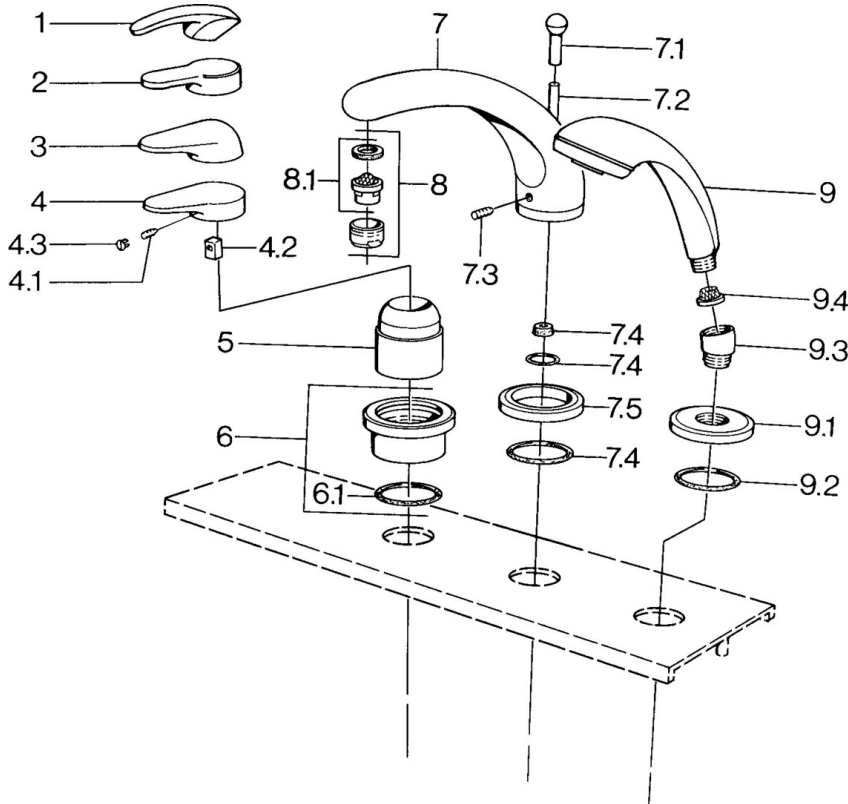

EAN: 4015474671379
static.hansa.com/0361203042

- Bathtub & Shower
- Trim Kit
- Tiled rim assembly
- Aranja/Edelmessing

Technical data

Technical properties

Hot water supply **max. +80°C**
 Working pressure **0.5-10 bar**

Spare parts

SP03612030

	Name	Code
4.1	Screw, M5x8, SW2.5	59904755
4.2	Bushing	59904778
4.3	Plug, hot/cold	59906705
6	Cover plate Discontinued	59911191
6.1	O-ring, d 55x2.5 Discontinued	59911225
7.1	Diverter knob Discontinued	59910109
7.3	Screw, M6x16, SW 2.5	59910120
7.4	Sealing kit	59910121
7.5	Cover flange Edelmessing Discontinued	59910923
7.5	Cover flange Discontinued	59910918
8	Aerator, M28x1 D	59907198
9	Hand shower Chrome/Gold Discontinued	599043390
9	Hand shower Discontinued	04320100
9	Hand shower Chrome/Satin Discontinued	599043302
9	Hand shower Black Discontinued	59911952
9	Hand shower White/Edelmessing Discontinued	599043303
9	Hand shower Chrome/Satin Discontinued	599043392
9	Hand shower Edelmessing Discontinued	599043305
9	Hand shower Chrome/Edelmessing Discontinued	599043304
9.1	Cover flange	59910125
9.2	O-ring, 54x3 Discontinued	59901107
9.3	Angle connector White Discontinued	59911202
9.3	Angle connector	59911197
9.3	Angle connector Satin Discontinued	59911198
9.4	Strainer	59906859