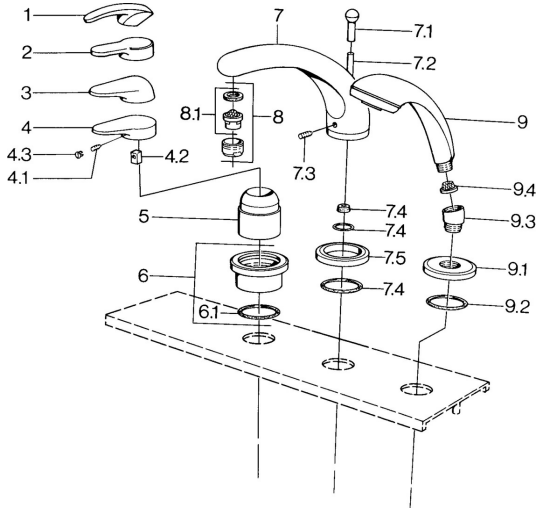

EAN: 4015474671379
static.hansa.com/0361203042

- Bathtub & Shower
- Trim Kit
- Tiled rim assembly
- Aranja/Edelmessing

Technical data

Technical properties

Hot water supply **max. +80°C**
 Working pressure **0.5-10 bar**

Spare parts

SP03612030

	Name	Code
4.1	Screw, M5x8, SW2.5	59904755
4.2	Bushing	59904778
4.3	Plug, hot/cold	59906705
6	Cover plate Discontinued	59911191
6.1	O-ring, d 55x2.5 Discontinued	59911225
7.1	Diverter knob Discontinued	59910109
7.3	Screw, M6x16, SW 2.5	59910120
7.4	Sealing kit	59910121
7.5	Cover flange Edelmessing Discontinued	59910923
7.5	Cover flange Discontinued	59910918
8	Aerator, M28x1 D	59907198
9	Hand shower Chrome/Gold Discontinued	599043390
9	Hand shower Discontinued	04320100
9	Hand shower Chrome/Satin Discontinued	599043302
9	Hand shower Black Discontinued	59911952
9	Hand shower White/Edelmessing Discontinued	599043303
9	Hand shower Chrome/Satin Discontinued	599043392
9	Hand shower Edelmessing Discontinued	599043305
9	Hand shower Chrome/Edelmessing Discontinued	599043304
9.1	Cover flange	59910125
9.2	O-ring, 54x3 Discontinued	59901107
9.3	Angle connector White Discontinued	59911202
9.3	Angle connector	59911197
9.3	Angle connector Satin Discontinued	59911198
9.4	Strainer	59906859