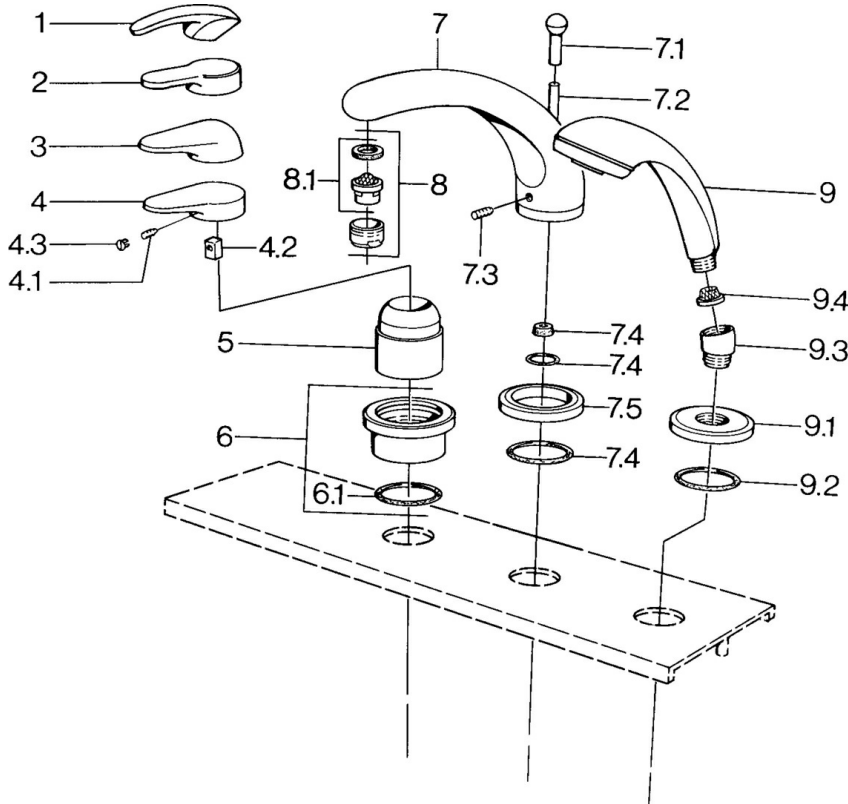

EAN: 4015474671317  
[static.hansa.com/0361203040](http://static.hansa.com/0361203040)

- Bathtub & Shower
- Trim Kit

- Tiled rim assembly
- Aranja

## Technical data

### Technical properties

Hot water supply	<b>max. +80°C</b>
Working pressure	<b>0.5-10 bar</b>

#### SP03612030

	Name	Code
4.1	Screw, M5x8, SW2.5	59904755
4.2	Bushing	59904778
4.3	Plug, hot/cold	59906705
6	Cover plate Discontinued	59911191
6.1	O-ring, d 55x2.5 Discontinued	59911225
7.1	Diverter knob Discontinued	59910109
7.3	Screw, M6x16, SW 2.5	59910120
7.4	Sealing kit	59910121
7.5	Cover flange Edelmessing Discontinued	59910923
7.5	Cover flange Discontinued	59910918
8	Aerator, M28x1 D	59907198
9	Hand shower Chrome/Gold Discontinued	599043390
9	Hand shower Discontinued	04320100
9	Hand shower Chrome/Satin Discontinued	599043302
9	Hand shower Black Discontinued	59911952
9	Hand shower White/Edelmessing Discontinued	599043303
9	Hand shower Chrome/Satin Discontinued	599043392
9	Hand shower Edelmessing Discontinued	599043305
9	Hand shower Chrome/Edelmessing Discontinued	599043304
9.1	Cover flange	59910125
9.2	O-ring, 54x3 Discontinued	59901107
9.3	Angle connector White Discontinued	59911202
9.3	Angle connector	59911197
9.3	Angle connector Satin Discontinued	59911198
9.4	Strainer	59906859