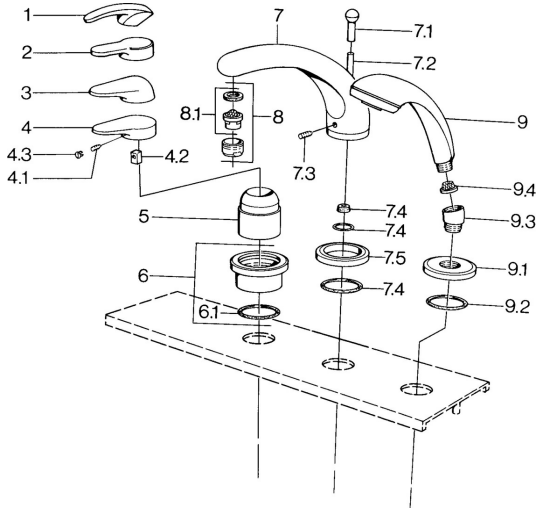

EAN: 4015474671317  
[static.hansa.com/0361203040](http://static.hansa.com/0361203040)

- Bathtub & Shower
- Trim Kit

- Tiled rim assembly
- Aranja

### Technical properties

Hot water supply	<b>max. +80°C</b>
Working pressure	<b>0.5-10 bar</b>

### Spare parts

#### SP03612030

	Name	Code
4.1	Screw, M5x8, SW2.5	59904755
4.2	Bushing	59904778
4.3	Plug, hot/cold	59906705
6	Cover plate Discontinued	59911191
6.1	O-ring, d 55x2.5 Discontinued	59911225
7.1	Diverter knob Discontinued	59910109
7.3	Screw, M6x16, SW 2.5	59910120
7.4	Sealing kit	59910121
7.5	Cover flange Edelmessing Discontinued	59910923
7.5	Cover flange Discontinued	59910918
8	Aerator, M28x1 D	59907198
9	Hand shower Chrome/Gold Discontinued	599043390
9	Hand shower Discontinued	04320100
9	Hand shower Chrome/Satin Discontinued	599043302
9	Hand shower Black Discontinued	59911952
9	Hand shower White/Edelmessing Discontinued	599043303
9	Hand shower Chrome/Satin Discontinued	599043392
9	Hand shower Edelmessing Discontinued	599043305
9	Hand shower Chrome/Edelmessing Discontinued	599043304
9.1	Cover flange	59910125
9.2	O-ring, 54x3 Discontinued	59901107
9.3	Angle connector White Discontinued	59911202
9.3	Angle connector	59911197
9.3	Angle connector Satin Discontinued	59911198
9.4	Strainer	59906859