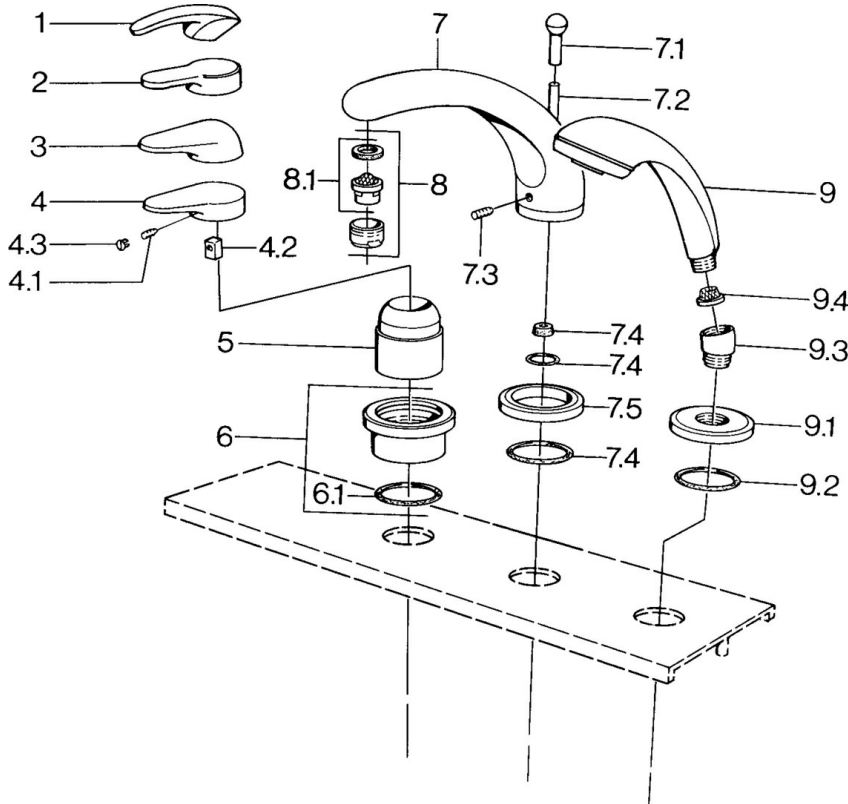

EAN: 4015474671256
static.hansa.com/03612030

- Bath tub & Shower
- Trim Kit

- Tiled rim assembly
- Chrome

Technical data

Technical properties

Hot water supply	max. +80°C
Working pressure	0.5-10 bar

Spare parts

SP03612030

	Name	Code
4.1	Screw, M5x8, SW2.5	59904755
4.2	Bushing	59904778
4.3	Plug, hot/cold	59906705
6	Cover plate Discontinued	59911191
6.1	O-ring, d 55x2.5 Discontinued	59911225
7.1	Diverter knob Discontinued	59910109
7.3	Screw, M6x16, SW 2.5	59910120
7.4	Sealing kit	59910121
7.5	Cover flange Edelmessing Discontinued	59910923
7.5	Cover flange Discontinued	59910918
8	Aerator, M28x1 D	59907198
9	Hand shower Chrome/Gold Discontinued	599043390
9	Hand shower Discontinued	04320100
9	Hand shower Chrome/Satin Discontinued	599043302
9	Hand shower Black Discontinued	59911952
9	Hand shower White/Edelmessing Discontinued	599043303
9	Hand shower Chrome/Satin Discontinued	599043392
9	Hand shower Edelmessing Discontinued	599043305
9	Hand shower Chrome/Edelmessing Discontinued	599043304
9.1	Cover flange	59910125
9.2	O-ring, 54x3 Discontinued	59901107
9.3	Angle connector White Discontinued	59911202
9.3	Angle connector	59911197
9.3	Angle connector Satin Discontinued	59911198
9.4	Strainer	59906859