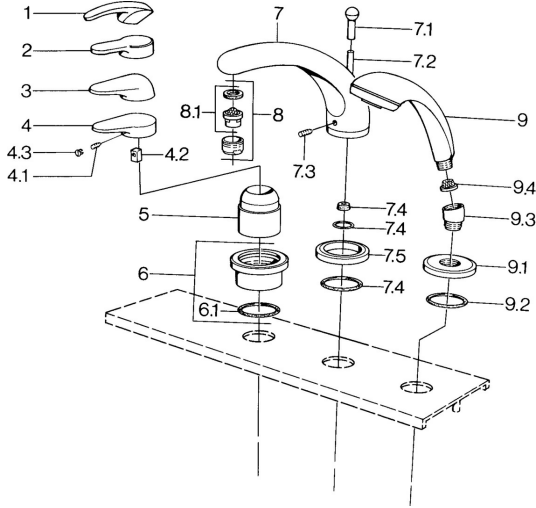

EAN: 4015474671256
static.hansa.com/03612030

- Bath tub & Shower
- Trim Kit

- Tiled rim assembly
- Chrome

Technical data

Technical properties

Hot water supply	max. +80°C
Working pressure	0.5-10 bar

Spare parts

SP03612030

	Name	Code
4.1	Screw, M5x8, SW2.5	59904755
4.2	Bushing	59904778
4.3	Plug, hot/cold	59906705
6	Cover plate Discontinued	59911191
6.1	O-ring, d 55x2.5 Discontinued	59911225
7.1	Diverter knob Discontinued	59910109
7.3	Screw, M6x16, SW 2.5	59910120
7.4	Sealing kit	59910121
7.5	Cover flange Edelmessing Discontinued	59910923
7.5	Cover flange Discontinued	59910918
8	Aerator, M28x1 D	59907198
9	Hand shower Chrome/Gold Discontinued	599043390
9	Hand shower Discontinued	04320100
9	Hand shower Chrome/Satin Discontinued	599043302
9	Hand shower Black Discontinued	59911952
9	Hand shower White/Edelmessing Discontinued	599043303
9	Hand shower Chrome/Satin Discontinued	599043392
9	Hand shower Edelmessing Discontinued	599043305
9	Hand shower Chrome/Edelmessing Discontinued	599043304
9.1	Cover flange	59910125
9.2	O-ring, 54x3 Discontinued	59901107
9.3	Angle connector White Discontinued	59911202
9.3	Angle connector	59911197
9.3	Angle connector Satin Discontinued	59911198
9.4	Strainer	59906859