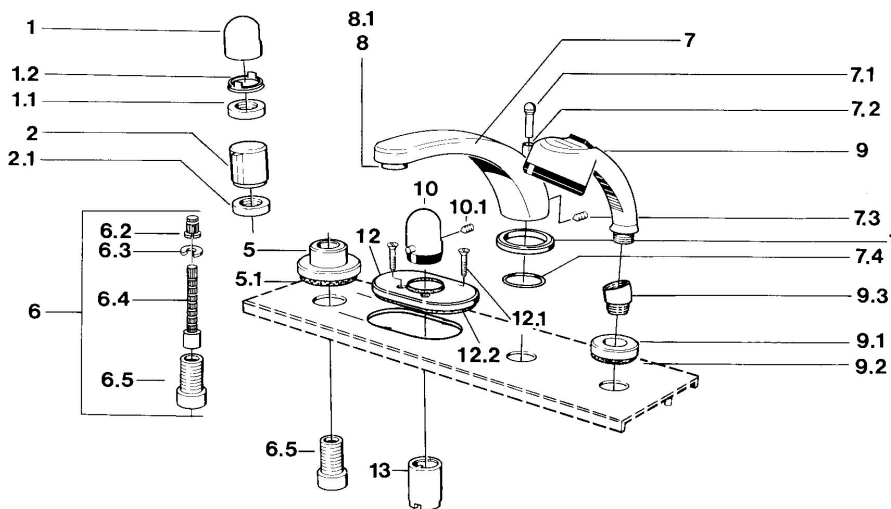

EAN: 4015474608573  
[static.hansa.com/0356203594](https://static.hansa.com/0356203594)

- Bathtub & Shower
- Edelmessing
- Trim Kit
- Tiled rim assembly
- Temperature control handle

### Technical properties

Hot water supply	max. +80°C
Working pressure	0.5-10 bar

### SP03562035

	Name	Code
1	Handle	59910363
1	Handle White Discontinued	59910364
1.1	Disk, M24x1.5	59910159
1.2	Ring	59910941
5	Cover flange, d 70 mm	59910094
5	Cover flange Chrome/Satin Discontinued	59910095
5	Cover flange White Discontinued	59910096
6	Raising kit, 80 mm	59910424
6.2	Adapter White	59910235
6.3	Ring	59910694
6.4	Inside spindle	59910379
6.5	Threaded sleeve, M24x1.5	59910100
7.1	Diverter knob Discontinued	59910109
7.3	Screw, M6x16, SW 2.5	59910120
7.4	Sealing kit	59910121
7.5	Cover flange Edelmessing Discontinued	59910923
7.5	Cover flange Discontinued	59910918
8	Aerator, M28x1 D	59907198
9	Hand shower Chrome/Satin Discontinued	599043392
9	Hand shower Chrome/Edelmessing Discontinued	599043304
9	Hand shower Discontinued	04320100
9	Hand shower Chrome/Satin Discontinued	599043302
9	Hand shower White/Edelmessing Discontinued	599043303
9.1	Cover flange	59910125
9.3	Angle connector	59911197
9.3	Angle connector White Discontinued	59911202
9.3	Angle connector Satin Discontinued	59911198
10	Temperature control handle Edelmessing Discontinued	59910156
10	Temperature control handle Discontinued	59910152
12	Cover flange Discontinued	59911149
12.1	Screw, M5x65 White Discontinued	59906672
12.1	Screw, M5x65	59904847
13	Cover sleeve	59904915