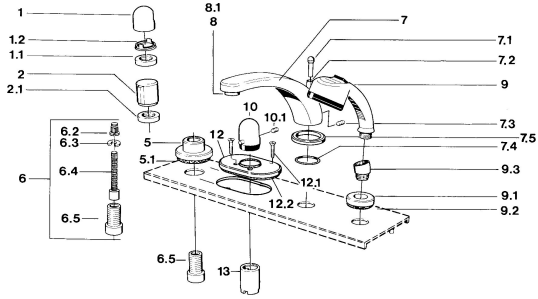

EAN: 4015474608559  
[static.hansa.com/0356203592](https://static.hansa.com/0356203592)

- Bath tub & Shower
- Trim Kit
- Tiled rim assembly
- Temperature control handle

### Technical properties

Hot water supply	<b>max. +80°C</b>
Working pressure	<b>0.5-10 bar</b>

### SP03562035

	Name	Code
1	Handle	59910363
1	Handle White Discontinued	59910364
1.1	Disk, M24x1.5	59910159
1.2	Ring	59910941
5	Cover flange, d 70 mm	59910094
5	Cover flange Chrome/Satin Discontinued	59910095
5	Cover flange White Discontinued	59910096
6	Raising kit, 80 mm	59910424
6.2	Adapter White	59910235
6.3	Ring	59910694
6.4	Inside spindle	59910379
6.5	Threaded sleeve, M24x1.5	59910100
7.1	Diverter knob Discontinued	59910109
7.3	Screw, M6x16, SW 2.5	59910120
7.4	Sealing kit	59910121
7.5	Cover flange Edelmessing Discontinued	59910923
7.5	Cover flange Discontinued	59910918
8	Aerator, M28x1 D	59907198
9	Hand shower Chrome/Satin Discontinued	599043392
9	Hand shower Chrome/Edelmessing Discontinued	599043304
9	Hand shower Discontinued	04320100
9	Hand shower Chrome/Satin Discontinued	599043302
9	Hand shower White/Edelmessing Discontinued	599043303
9.1	Cover flange	59910125
9.3	Angle connector	59911197
9.3	Angle connector White Discontinued	59911202
9.3	Angle connector Satin Discontinued	59911198
10	Temperature control handle Edelmessing Discontinued	59910156
10	Temperature control handle Discontinued	59910152
12	Cover flange Discontinued	59911149
12.1	Screw, M5x65 White Discontinued	59906672
12.1	Screw, M5x65	59904847
13	Cover sleeve	59904915