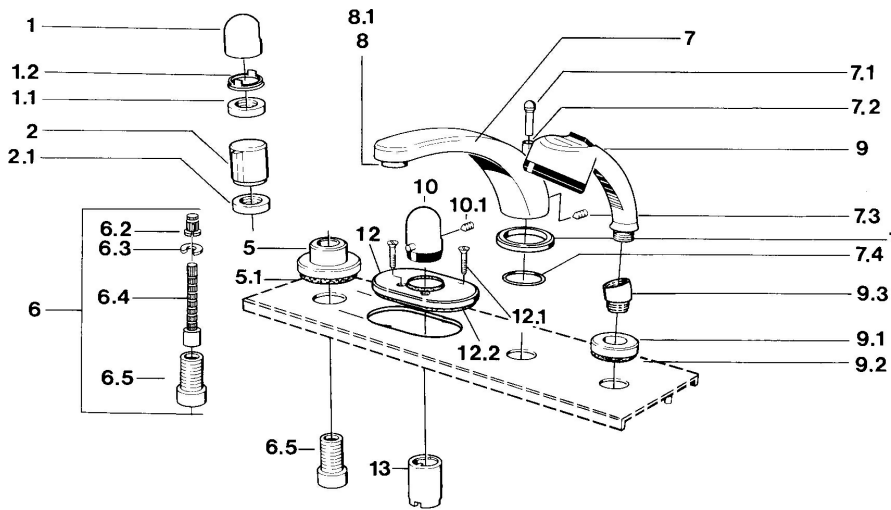

EAN: 4015474608559  
[static.hansa.com/0356203592](https://static.hansa.com/0356203592)

- Bath tub & Shower
- Trim Kit
- Tiled rim assembly
- Temperature control handle

## Technical data

### Technical properties

Hot water supply	<b>max. +80°C</b>
Working pressure	<b>0.5-10 bar</b>

### SP03562035

	Name	Code
1	Handle	59910363
1	Handle White Discontinued	59910364
1.1	Disk, M24x1.5	59910159
1.2	Ring	59910941
5	Cover flange, d 70 mm	59910094
5	Cover flange Chrome/Satin Discontinued	59910095
5	Cover flange White Discontinued	59910096
6	Raising kit, 80 mm	59910424
6.2	Adapter White	59910235
6.3	Ring	59910694
6.4	Inside spindle	59910379
6.5	Threaded sleeve, M24x1.5	59910100
7.1	Diverter knob Discontinued	59910109
7.3	Screw, M6x16, SW 2.5	59910120
7.4	Sealing kit	59910121
7.5	Cover flange Edelmessing Discontinued	59910923
7.5	Cover flange Discontinued	59910918
8	Aerator, M28x1 D	59907198
9	Hand shower Chrome/Satin Discontinued	599043392
9	Hand shower Chrome/Edelmessing Discontinued	599043304
9	Hand shower Discontinued	04320100
9	Hand shower Chrome/Satin Discontinued	599043302
9	Hand shower White/Edelmessing Discontinued	599043303
9.1	Cover flange	59910125
9.3	Angle connector	59911197
9.3	Angle connector White Discontinued	59911202
9.3	Angle connector Satin Discontinued	59911198
10	Temperature control handle Edelmessing Discontinued	59910156
10	Temperature control handle Discontinued	59910152
12	Cover flange Discontinued	59911149
12.1	Screw, M5x65 White Discontinued	59906672
12.1	Screw, M5x65	59904847
13	Cover sleeve	59904915