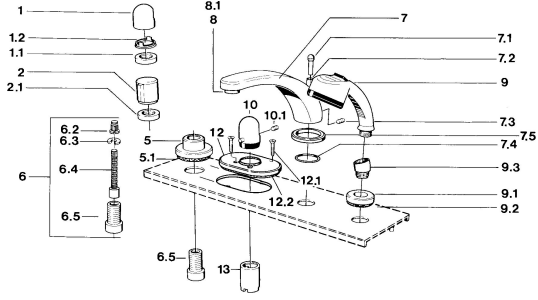

EAN: 4015474608542  
[static.hansa.com/0356203586](https://static.hansa.com/0356203586)

- Bath tub & Shower
- Trim Kit
- Tiled rim assembly
- Temperature control handle

### Technical properties

Hot water supply	<b>max. +80°C</b>
Working pressure	<b>0.5-10 bar</b>

### SP03562035

	Name	Code
1	Handle	59910363
1	Handle White Discontinued	59910364
1.1	Disk, M24x1.5	59910159
1.2	Ring	59910941
5	Cover flange, d 70 mm	59910094
5	Cover flange Chrome/Satin Discontinued	59910095
5	Cover flange White Discontinued	59910096
6	Raising kit, 80 mm	59910424
6.2	Adapter White	59910235
6.3	Ring	59910694
6.4	Inside spindle	59910379
6.5	Threaded sleeve, M24x1.5	59910100
7.1	Diverter knob Discontinued	59910109
7.3	Screw, M6x16, SW 2.5	59910120
7.4	Sealing kit	59910121
7.5	Cover flange Edelmessing Discontinued	59910923
7.5	Cover flange Discontinued	59910918
8	Aerator, M28x1 D	59907198
9	Hand shower Chrome/Satin Discontinued	599043392
9	Hand shower Chrome/Edelmessing Discontinued	599043304
9	Hand shower Discontinued	04320100
9	Hand shower Chrome/Satin Discontinued	599043302
9	Hand shower White/Edelmessing Discontinued	599043303
9.1	Cover flange	59910125
9.3	Angle connector	59911197
9.3	Angle connector White Discontinued	59911202
9.3	Angle connector Satin Discontinued	59911198
10	Temperature control handle Edelmessing Discontinued	59910156
10	Temperature control handle Discontinued	59910152
12	Cover flange Discontinued	59911149
12.1	Screw, M5x65 White Discontinued	59906672
12.1	Screw, M5x65	59904847
13	Cover sleeve	59904915