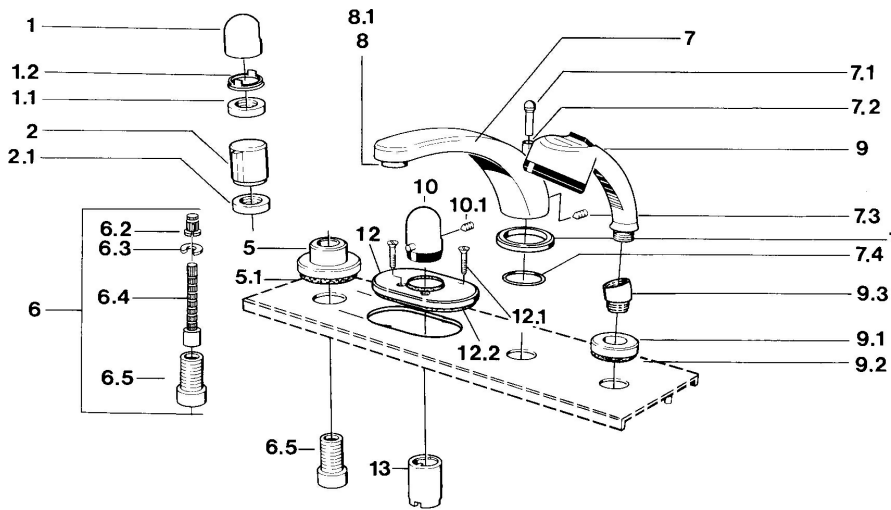

EAN: 4015474608542  
[static.hansa.com/0356203586](https://static.hansa.com/0356203586)

- Bath tub & Shower
- Trim Kit
- Tiled rim assembly
- Temperature control handle

## Technical data

### Technical properties

Hot water supply	<b>max. +80°C</b>
Working pressure	<b>0.5-10 bar</b>

### SP03562035

	Name	Code
1	Handle	59910363
1	Handle White Discontinued	59910364
1.1	Disk, M24x1.5	59910159
1.2	Ring	59910941
5	Cover flange, d 70 mm	59910094
5	Cover flange Chrome/Satin Discontinued	59910095
5	Cover flange White Discontinued	59910096
6	Raising kit, 80 mm	59910424
6.2	Adapter White	59910235
6.3	Ring	59910694
6.4	Inside spindle	59910379
6.5	Threaded sleeve, M24x1.5	59910100
7.1	Diverter knob Discontinued	59910109
7.3	Screw, M6x16, SW 2.5	59910120
7.4	Sealing kit	59910121
7.5	Cover flange Edelmessing Discontinued	59910923
7.5	Cover flange Discontinued	59910918
8	Aerator, M28x1 D	59907198
9	Hand shower Chrome/Satin Discontinued	599043392
9	Hand shower Chrome/Edelmessing Discontinued	599043304
9	Hand shower Discontinued	04320100
9	Hand shower Chrome/Satin Discontinued	599043302
9	Hand shower White/Edelmessing Discontinued	599043303
9.1	Cover flange	59910125
9.3	Angle connector	59911197
9.3	Angle connector White Discontinued	59911202
9.3	Angle connector Satin Discontinued	59911198
10	Temperature control handle Edelmessing Discontinued	59910156
10	Temperature control handle Discontinued	59910152
12	Cover flange Discontinued	59911149
12.1	Screw, M5x65 White Discontinued	59906672
12.1	Screw, M5x65	59904847
13	Cover sleeve	59904915