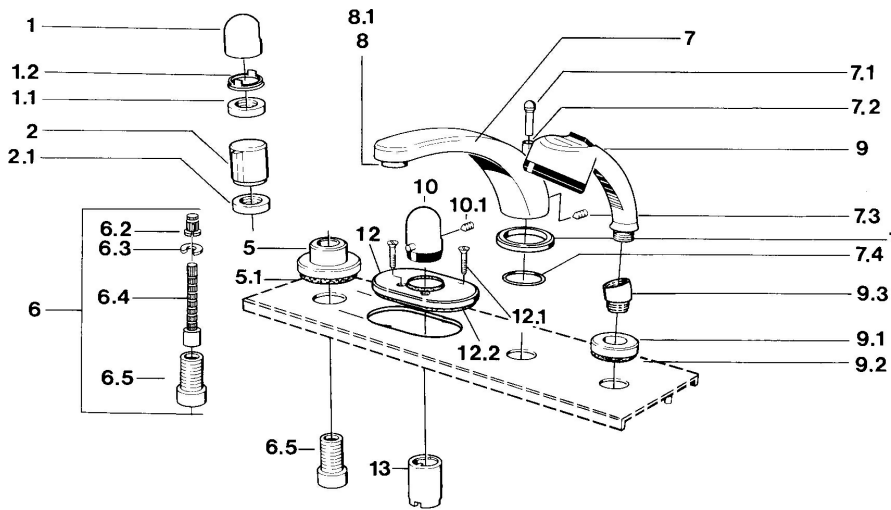

EAN: 4015474608504
static.hansa.com/0356203581

- Bath tub & Shower
- Trim Kit
- Tiled rim assembly
- Temperature control handle

Technical data

Technical properties

Hot water supply	max. +80°C
Working pressure	0.5-10 bar

Spare parts

SP03562035

	Name	Code
1	Handle	59910363
1	Handle White Discontinued	59910364
1.1	Disk, M24x1.5	59910159
1.2	Ring	59910941
5	Cover flange, d 70 mm	59910094
5	Cover flange Chrome/Satin Discontinued	59910095
5	Cover flange White Discontinued	59910096
6	Raising kit, 80 mm	59910424
6.2	Adapter White	59910235
6.3	Ring	59910694
6.4	Inside spindle	59910379
6.5	Threaded sleeve, M24x1.5	59910100
7.1	Diverter knob Discontinued	59910109
7.3	Screw, M6x16, SW 2.5	59910120
7.4	Sealing kit	59910121
7.5	Cover flange Edelmessing Discontinued	59910923
7.5	Cover flange Discontinued	59910918
8	Aerator, M28x1 D	59907198
9	Hand shower Chrome/Satin Discontinued	599043392
9	Hand shower Chrome/Edelmessing Discontinued	599043304
9	Hand shower Discontinued	04320100
9	Hand shower Chrome/Satin Discontinued	599043302
9	Hand shower White/Edelmessing Discontinued	599043303
9.1	Cover flange	59910125
9.3	Angle connector	59911197
9.3	Angle connector White Discontinued	59911202
9.3	Angle connector Satin Discontinued	59911198
10	Temperature control handle Edelmessing Discontinued	59910156
10	Temperature control handle Discontinued	59910152
12	Cover flange Discontinued	59911149
12.1	Screw, M5x65 White Discontinued	59906672
12.1	Screw, M5x65	59904847
13	Cover sleeve	59904915