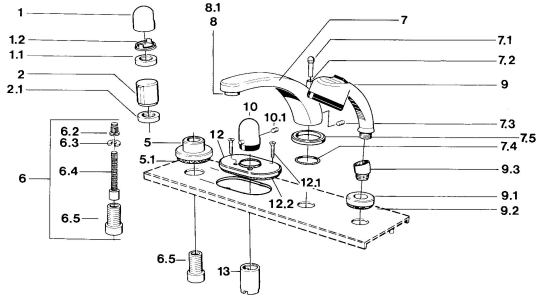

EAN: 4015474608504
static.hansa.com/0356203581

- Bath tub & Shower
- Trim Kit
- Tiled rim assembly
- Temperature control handle

Technical data

Technical properties

Hot water supply	max. +80°C
Working pressure	0.5-10 bar

Spare parts

SP03562035

	Name	Code
1	Handle	59910363
1	Handle White Discontinued	59910364
1.1	Disk, M24x1.5	59910159
1.2	Ring	59910941
5	Cover flange, d 70 mm	59910094
5	Cover flange Chrome/Satin Discontinued	59910095
5	Cover flange White Discontinued	59910096
6	Raising kit, 80 mm	59910424
6.2	Adapter White	59910235
6.3	Ring	59910694
6.4	Inside spindle	59910379
6.5	Threaded sleeve, M24x1.5	59910100
7.1	Diverter knob Discontinued	59910109
7.3	Screw, M6x16, SW 2.5	59910120
7.4	Sealing kit	59910121
7.5	Cover flange Edelmessing Discontinued	59910923
7.5	Cover flange Discontinued	59910918
8	Aerator, M28x1 D	59907198
9	Hand shower Chrome/Satin Discontinued	599043392
9	Hand shower Chrome/Edelmessing Discontinued	599043304
9	Hand shower Discontinued	04320100
9	Hand shower Chrome/Satin Discontinued	599043302
9	Hand shower White/Edelmessing Discontinued	599043303
9.1	Cover flange	59910125
9.3	Angle connector	59911197
9.3	Angle connector White Discontinued	59911202
9.3	Angle connector Satin Discontinued	59911198
10	Temperature control handle Edelmessing Discontinued	59910156
10	Temperature control handle Discontinued	59910152
12	Cover flange Discontinued	59911149
12.1	Screw, M5x65 White Discontinued	59906672
12.1	Screw, M5x65	59904847
13	Cover sleeve	59904915