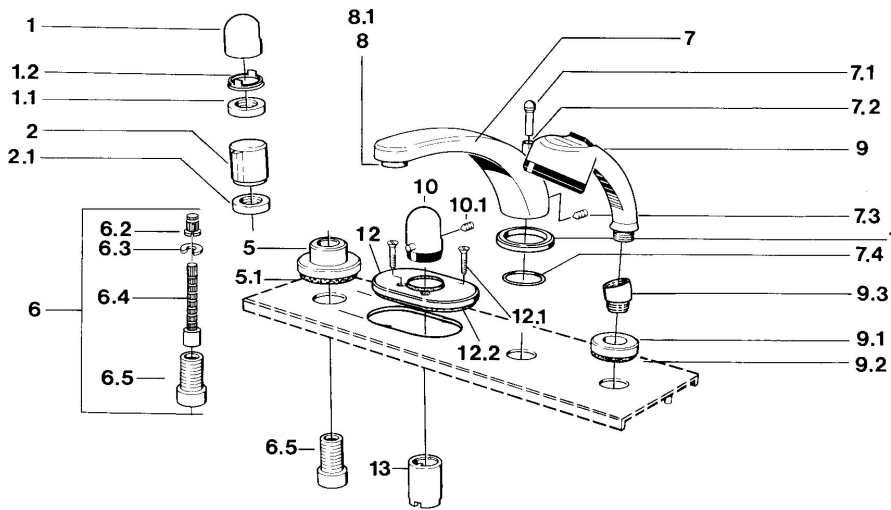

EAN: 4015474608498  
[static.hansa.com/0356203572](https://static.hansa.com/0356203572)

- Bathtub & Shower
- Trim Kit
- Tiled rim assembly
- Temperature control handle

## Technical data

### Technical properties

Hot water supply	max. +80°C
Working pressure	0.5-10 bar

### SP03562035

	Name	Code
1	Handle	59910363
1	Handle White Discontinued	59910364
1.1	Disk, M24x1.5	59910159
1.2	Ring	59910941
5	Cover flange, d 70 mm	59910094
5	Cover flange Chrome/Satin Discontinued	59910095
5	Cover flange White Discontinued	59910096
6	Raising kit, 80 mm	59910424
6.2	Adapter White	59910235
6.3	Ring	59910694
6.4	Inside spindle	59910379
6.5	Threaded sleeve, M24x1.5	59910100
7.1	Diverter knob Discontinued	59910109
7.3	Screw, M6x16, SW 2.5	59910120
7.4	Sealing kit	59910121
7.5	Cover flange Edelmessing Discontinued	59910923
7.5	Cover flange Discontinued	59910918
8	Aerator, M28x1 D	59907198
9	Hand shower Chrome/Satin Discontinued	599043392
9	Hand shower Chrome/Edelmessing Discontinued	599043304
9	Hand shower Discontinued	04320100
9	Hand shower Chrome/Satin Discontinued	599043302
9	Hand shower White/Edelmessing Discontinued	599043303
9.1	Cover flange	59910125
9.3	Angle connector	59911197
9.3	Angle connector White Discontinued	59911202
9.3	Angle connector Satin Discontinued	59911198
10	Temperature control handle Edelmessing Discontinued	59910156
10	Temperature control handle Discontinued	59910152
12	Cover flange Discontinued	59911149
12.1	Screw, M5x65 White Discontinued	59906672
12.1	Screw, M5x65	59904847
13	Cover sleeve	59904915