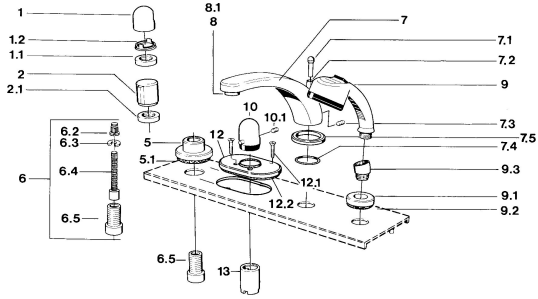

EAN: 4015474609235  
[static.hansa.com/0356203542](https://static.hansa.com/0356203542)

- Bath tub & Shower
- Trim Kit
- Tiled rim assembly
- Aranja/Edelmessing
- Temperature control handle

### Technical properties

Hot water supply	<b>max. +80°C</b>
Working pressure	<b>0.5-10 bar</b>

### SP03562035

	Name	Code
1	Handle	59910363
1	Handle White Discontinued	59910364
1.1	Disk, M24x1.5	59910159
1.2	Ring	59910941
5	Cover flange, d 70 mm	59910094
5	Cover flange Chrome/Satin Discontinued	59910095
5	Cover flange White Discontinued	59910096
6	Raising kit, 80 mm	59910424
6.2	Adapter White	59910235
6.3	Ring	59910694
6.4	Inside spindle	59910379
6.5	Threaded sleeve, M24x1.5	59910100
7.1	Diverter knob Discontinued	59910109
7.3	Screw, M6x16, SW 2.5	59910120
7.4	Sealing kit	59910121
7.5	Cover flange Edelmessing Discontinued	59910923
7.5	Cover flange Discontinued	59910918
8	Aerator, M28x1 D	59907198
9	Hand shower Chrome/Satin Discontinued	599043392
9	Hand shower Chrome/Edelmessing Discontinued	599043304
9	Hand shower Discontinued	04320100
9	Hand shower Chrome/Satin Discontinued	599043302
9	Hand shower White/Edelmessing Discontinued	599043303
9.1	Cover flange	59910125
9.3	Angle connector	59911197
9.3	Angle connector White Discontinued	59911202
9.3	Angle connector Satin Discontinued	59911198
10	Temperature control handle Edelmessing Discontinued	59910156
10	Temperature control handle Discontinued	59910152
12	Cover flange Discontinued	59911149
12.1	Screw, M5x65 White Discontinued	59906672
12.1	Screw, M5x65	59904847
13	Cover sleeve	59904915