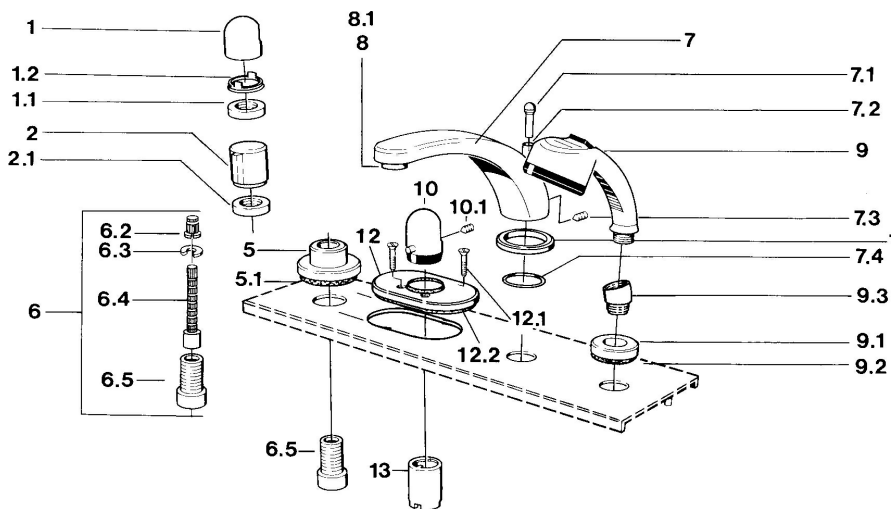

EAN: 4015474609235  
[static.hansa.com/0356203542](https://static.hansa.com/0356203542)

- Bath tub & Shower
- Trim Kit
- Tiled rim assembly
- Aranja/Edelmessing
- Temperature control handle

### Technical properties

Hot water supply	<b>max. +80°C</b>
Working pressure	<b>0.5-10 bar</b>

### SP03562035

	Name	Code
1	Handle	59910363
1	Handle White Discontinued	59910364
1.1	Disk, M24x1.5	59910159
1.2	Ring	59910941
5	Cover flange, d 70 mm	59910094
5	Cover flange Chrome/Satin Discontinued	59910095
5	Cover flange White Discontinued	59910096
6	Raising kit, 80 mm	59910424
6.2	Adapter White	59910235
6.3	Ring	59910694
6.4	Inside spindle	59910379
6.5	Threaded sleeve, M24x1.5	59910100
7.1	Diverter knob Discontinued	59910109
7.3	Screw, M6x16, SW 2.5	59910120
7.4	Sealing kit	59910121
7.5	Cover flange Edelmessing Discontinued	59910923
7.5	Cover flange Discontinued	59910918
8	Aerator, M28x1 D	59907198
9	Hand shower Chrome/Satin Discontinued	599043392
9	Hand shower Chrome/Edelmessing Discontinued	599043304
9	Hand shower Discontinued	04320100
9	Hand shower Chrome/Satin Discontinued	599043302
9	Hand shower White/Edelmessing Discontinued	599043303
9.1	Cover flange	59910125
9.3	Angle connector	59911197
9.3	Angle connector White Discontinued	59911202
9.3	Angle connector Satin Discontinued	59911198
10	Temperature control handle Edelmessing Discontinued	59910156
10	Temperature control handle Discontinued	59910152
12	Cover flange Discontinued	59911149
12.1	Screw, M5x65 White Discontinued	59906672
12.1	Screw, M5x65	59904847
13	Cover sleeve	59904915