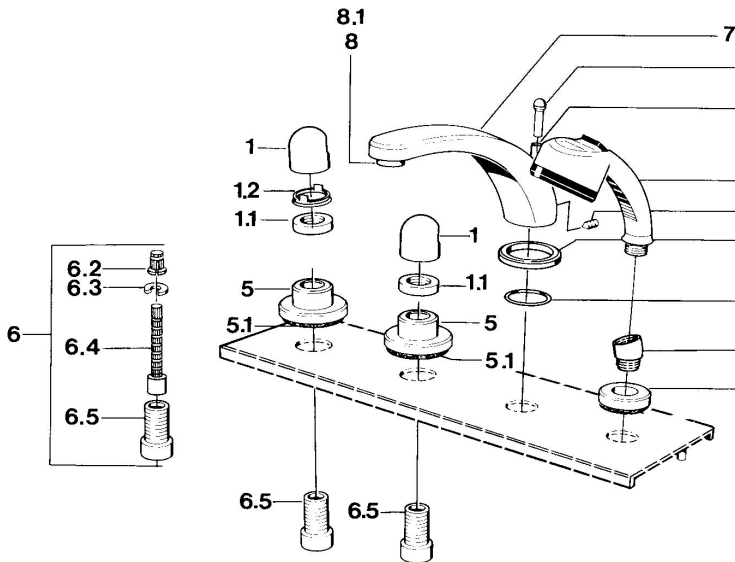

EAN: 4015474608474  
[static.hansa.com/0351203594](http://static.hansa.com/0351203594)

- Bath tub & Shower
- Trim Kit

- Tiled rim assembly
- Edelmessing

### Technical properties

Hot water supply	max. +80°C
Working pressure	0.5-10 bar

### SP03512035

	Name	Code
1	Handle	59910363
1	Handle White Discontinued	59910364
1.1	Disk, M24x1.5	59910159
1.2	Ring	59910941
5	Cover flange White Discontinued	59910096
5	Cover flange, d 70 mm	59910094
5	Cover flange Chrome/Satin Discontinued	59910095
6	Raising kit, 80 mm	59910424
6.2	Adapter White	59910235
6.3	Ring	59910694
6.4	Inside spindle	59910379
6.5	Threaded sleeve, M24x1.5	59910100
7.1	Diverter knob Discontinued	59910109
7.3	Screw, M6x16, SW 2.5	59910120
7.4	Sealing kit	59910121
7.5	Cover flange Discontinued	59910918
8	Aerator, M28x1 D	59907198
9	Hand shower Chrome/Edelmessing Discontinued	599043304
9	Hand shower Discontinued	04320100
9	Hand shower Chrome/Satin Discontinued	599043302
9	Hand shower White/Edelmessing Discontinued	599043303
9.1	Cover flange	59910125
9.3	Angle connector	59911197
9.3	Angle connector Satin Discontinued	59911198
10.3	Angle connector White Discontinued	59911202