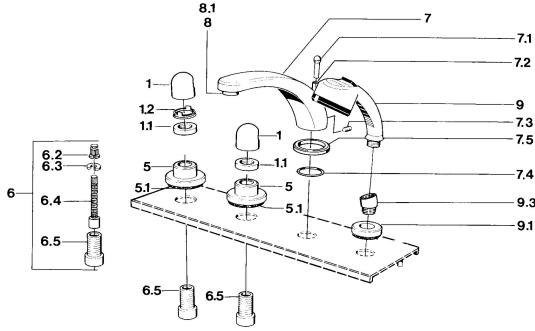

EAN: 4015474608474  
[static.hansa.com/0351203594](http://static.hansa.com/0351203594)

- Bath tub & Shower
- Trim Kit

- Tiled rim assembly
- Edelmessing

### Technical properties

Hot water supply	max. +80°C
Working pressure	0.5-10 bar

### SP03512035

	Name	Code
1	Handle	59910363
1	Handle White Discontinued	59910364
1.1	Disk, M24x1.5	59910159
1.2	Ring	59910941
5	Cover flange White Discontinued	59910096
5	Cover flange, d 70 mm	59910094
5	Cover flange Chrome/Satin Discontinued	59910095
6	Raising kit, 80 mm	59910424
6.2	Adapter White	59910235
6.3	Ring	59910694
6.4	Inside spindle	59910379
6.5	Threaded sleeve, M24x1.5	59910100
7.1	Diverter knob Discontinued	59910109
7.3	Screw, M6x16, SW 2.5	59910120
7.4	Sealing kit	59910121
7.5	Cover flange Discontinued	59910918
8	Aerator, M28x1 D	59907198
9	Hand shower Chrome/Edelmessing Discontinued	599043304
9	Hand shower Discontinued	04320100
9	Hand shower Chrome/Satin Discontinued	599043302
9	Hand shower White/Edelmessing Discontinued	599043303
9.1	Cover flange	59910125
9.3	Angle connector	59911197
9.3	Angle connector Satin Discontinued	59911198
10.3	Angle connector White Discontinued	59911202