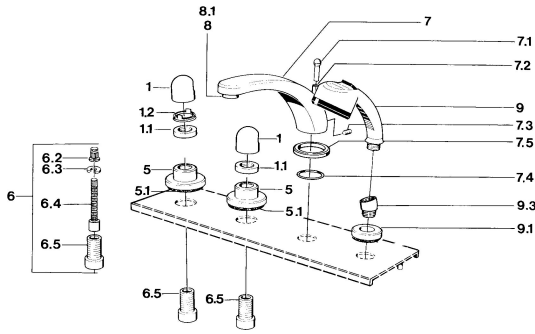

EAN: 4015474608467
static.hansa.com/0351203593

- Bath tub & Shower
- Trim Kit

- Tiled rim assembly

Technical data

Technical properties

Hot water supply	max. +80°C
Working pressure	0.5-10 bar

Spare parts

SP03512035

	Name	Code
1	Handle	59910363
1	Handle White Discontinued	59910364
1.1	Disk, M24x1.5	59910159
1.2	Ring	59910941
5	Cover flange White Discontinued	59910096
5	Cover flange, d 70 mm	59910094
5	Cover flange Chrome/Satin Discontinued	59910095
6	Raising kit, 80 mm	59910424
6.2	Adapter White	59910235
6.3	Ring	59910694
6.4	Inside spindle	59910379
6.5	Threaded sleeve, M24x1.5	59910100
7.1	Diverter knob Discontinued	59910109
7.3	Screw, M6x16, SW 2.5	59910120
7.4	Sealing kit	59910121
7.5	Cover flange Discontinued	59910918
8	Aerator, M28x1 D	59907198
9	Hand shower Chrome/Edelmessing Discontinued	599043304
9	Hand shower Discontinued	04320100
9	Hand shower Chrome/Satin Discontinued	599043302
9	Hand shower White/Edelmessing Discontinued	599043303
9.1	Cover flange	59910125
9.3	Angle connector	59911197
9.3	Angle connector Satin Discontinued	59911198
10.3	Angle connector White Discontinued	59911202