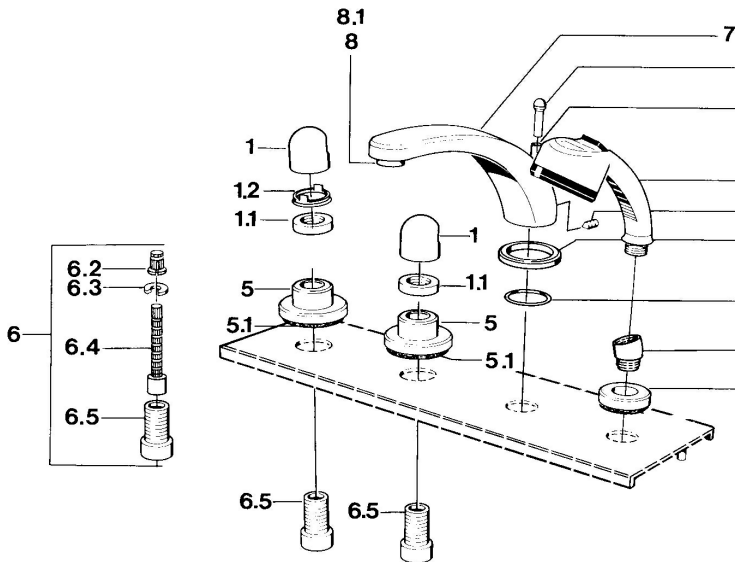

EAN: 4015474608467
static.hansa.com/0351203593

- Bath tub & Shower
- Trim Kit

- Tiled rim assembly

Technical data

Technical properties

Hot water supply	max. +80°C
Working pressure	0.5-10 bar

Spare parts

SP03512035

	Name	Code
1	Handle	59910363
1	Handle White Discontinued	59910364
1.1	Disk, M24x1.5	59910159
1.2	Ring	59910941
5	Cover flange White Discontinued	59910096
5	Cover flange, d 70 mm	59910094
5	Cover flange Chrome/Satin Discontinued	59910095
6	Raising kit, 80 mm	59910424
6.2	Adapter White	59910235
6.3	Ring	59910694
6.4	Inside spindle	59910379
6.5	Threaded sleeve, M24x1.5	59910100
7.1	Diverter knob Discontinued	59910109
7.3	Screw, M6x16, SW 2.5	59910120
7.4	Sealing kit	59910121
7.5	Cover flange Discontinued	59910918
8	Aerator, M28x1 D	59907198
9	Hand shower Chrome/Edelmessing Discontinued	599043304
9	Hand shower Discontinued	04320100
9	Hand shower Chrome/Satin Discontinued	599043302
9	Hand shower White/Edelmessing Discontinued	599043303
9.1	Cover flange	59910125
9.3	Angle connector	59911197
9.3	Angle connector Satin Discontinued	59911198
10.3	Angle connector White Discontinued	59911202