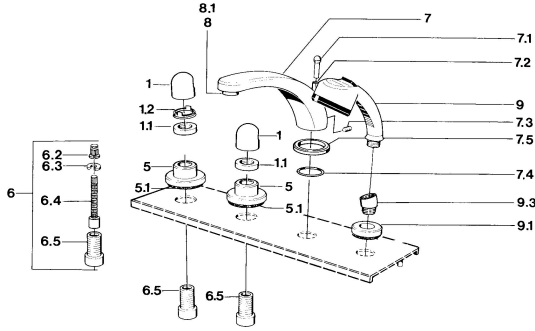

EAN: 4015474608436
static.hansa.com/0351203586

- Bath tub & Shower
- Trim Kit

- Tiled rim assembly

Technical data

Technical properties

Hot water supply	max. +80°C
Working pressure	0.5-10 bar

Spare parts

SP03512035

	Name	Code
1	Handle	59910363
1	Handle White Discontinued	59910364
1.1	Disk, M24x1.5	59910159
1.2	Ring	59910941
5	Cover flange White Discontinued	59910096
5	Cover flange, d 70 mm	59910094
5	Cover flange Chrome/Satin Discontinued	59910095
6	Raising kit, 80 mm	59910424
6.2	Adapter White	59910235
6.3	Ring	59910694
6.4	Inside spindle	59910379
6.5	Threaded sleeve, M24x1.5	59910100
7.1	Diverter knob Discontinued	59910109
7.3	Screw, M6x16, SW 2.5	59910120
7.4	Sealing kit	59910121
7.5	Cover flange Discontinued	59910918
8	Aerator, M28x1 D	59907198
9	Hand shower Chrome/Edelmessing Discontinued	599043304
9	Hand shower Discontinued	04320100
9	Hand shower Chrome/Satin Discontinued	599043302
9	Hand shower White/Edelmessing Discontinued	599043303
9.1	Cover flange	59910125
9.3	Angle connector	59911197
9.3	Angle connector Satin Discontinued	59911198
10.3	Angle connector White Discontinued	59911202