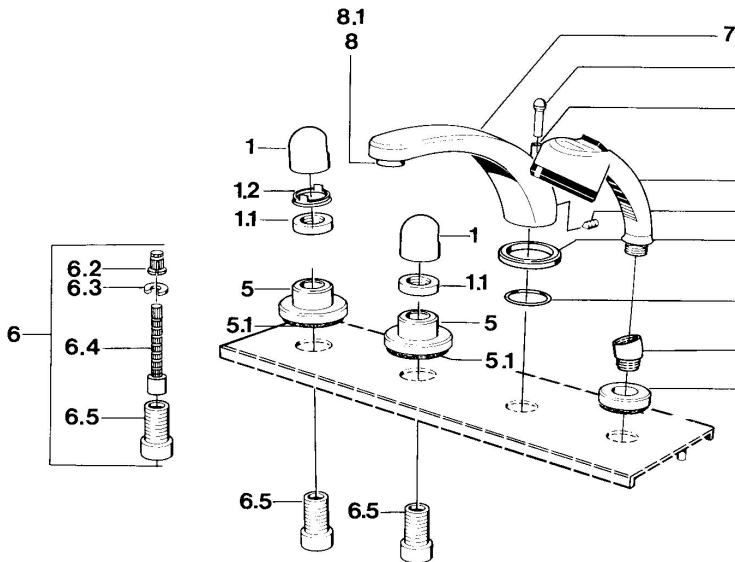

EAN: 4015474608436
static.hansa.com/0351203586

- Bath tub & Shower
- Trim Kit

- Tiled rim assembly

Technical data

Technical properties

Hot water supply	max. +80°C
Working pressure	0.5-10 bar

Spare parts

SP03512035

	Name	Code
1	Handle	59910363
1	Handle White Discontinued	59910364
1.1	Disk, M24x1.5	59910159
1.2	Ring	59910941
5	Cover flange White Discontinued	59910096
5	Cover flange, d 70 mm	59910094
5	Cover flange Chrome/Satin Discontinued	59910095
6	Raising kit, 80 mm	59910424
6.2	Adapter White	59910235
6.3	Ring	59910694
6.4	Inside spindle	59910379
6.5	Threaded sleeve, M24x1.5	59910100
7.1	Diverter knob Discontinued	59910109
7.3	Screw, M6x16, SW 2.5	59910120
7.4	Sealing kit	59910121
7.5	Cover flange Discontinued	59910918
8	Aerator, M28x1 D	59907198
9	Hand shower Chrome/Edelmessing Discontinued	599043304
9	Hand shower Discontinued	04320100
9	Hand shower Chrome/Satin Discontinued	599043302
9	Hand shower White/Edelmessing Discontinued	599043303
9.1	Cover flange	59910125
9.3	Angle connector	59911197
9.3	Angle connector Satin Discontinued	59911198
10.3	Angle connector White Discontinued	59911202