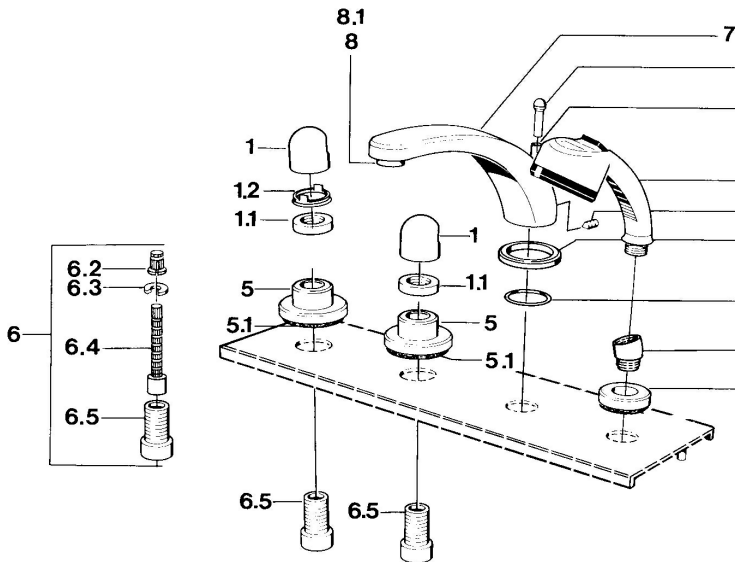

EAN: 4015474608412
static.hansa.com/0351203582

- Bath tub & Shower
- Trim Kit

- Tiled rim assembly
- White

Technical data

Technical properties

Hot water supply	max. +80°C
Working pressure	0.5-10 bar

Spare parts

SP03512035

	Name	Code
1	Handle	59910363
1	Handle White Discontinued	59910364
1.1	Disk, M24x1.5	59910159
1.2	Ring	59910941
5	Cover flange White Discontinued	59910096
5	Cover flange, d 70 mm	59910094
5	Cover flange Chrome/Satin Discontinued	59910095
6	Raising kit, 80 mm	59910424
6.2	Adapter White	59910235
6.3	Ring	59910694
6.4	Inside spindle	59910379
6.5	Threaded sleeve, M24x1.5	59910100
7.1	Diverter knob Discontinued	59910109
7.3	Screw, M6x16, SW 2.5	59910120
7.4	Sealing kit	59910121
7.5	Cover flange Discontinued	59910918
8	Aerator, M28x1 D	59907198
9	Hand shower Chrome/Edelmessing Discontinued	599043304
9	Hand shower Discontinued	04320100
9	Hand shower Chrome/Satin Discontinued	599043302
9	Hand shower White/Edelmessing Discontinued	599043303
9.1	Cover flange	59910125
9.3	Angle connector	59911197
9.3	Angle connector Satin Discontinued	59911198
10.3	Angle connector White Discontinued	59911202