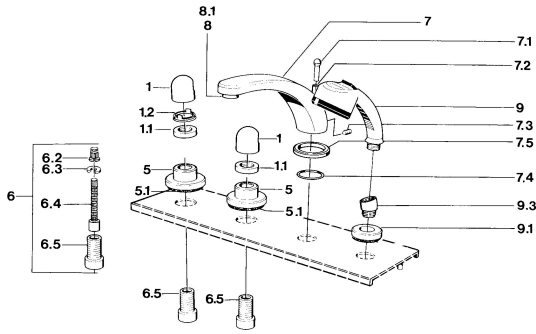

EAN: 4015474608412
static.hansa.com/0351203582

- Bath tub & Shower
- Trim Kit

- Tiled rim assembly
- White

Technical data

Technical properties

Hot water supply	max. +80°C
Working pressure	0.5-10 bar

Spare parts

SP03512035

	Name	Code
1	Handle	59910363
1	Handle White Discontinued	59910364
1.1	Disk, M24x1.5	59910159
1.2	Ring	59910941
5	Cover flange White Discontinued	59910096
5	Cover flange, d 70 mm	59910094
5	Cover flange Chrome/Satin Discontinued	59910095
6	Raising kit, 80 mm	59910424
6.2	Adapter White	59910235
6.3	Ring	59910694
6.4	Inside spindle	59910379
6.5	Threaded sleeve, M24x1.5	59910100
7.1	Diverter knob Discontinued	59910109
7.3	Screw, M6x16, SW 2.5	59910120
7.4	Sealing kit	59910121
7.5	Cover flange Discontinued	59910918
8	Aerator, M28x1 D	59907198
9	Hand shower Chrome/Edelmessing Discontinued	599043304
9	Hand shower Discontinued	04320100
9	Hand shower Chrome/Satin Discontinued	599043302
9	Hand shower White/Edelmessing Discontinued	599043303
9.1	Cover flange	59910125
9.3	Angle connector	59911197
9.3	Angle connector Satin Discontinued	59911198
10.3	Angle connector White Discontinued	59911202