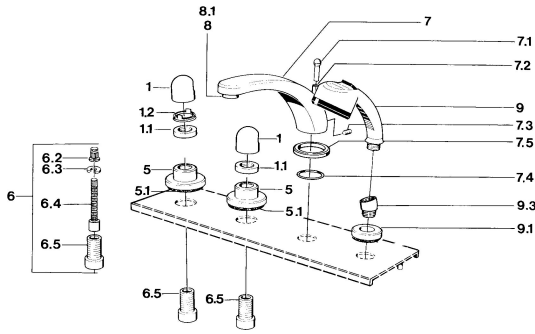

EAN: 4015474608405
static.hansa.com/0351203581

- Bath tub & Shower
- Trim Kit

- Tiled rim assembly

Technical data

Technical properties

Hot water supply	max. +80°C
Working pressure	0.5-10 bar

Spare parts

SP03512035

	Name	Code
1	Handle	59910363
1	Handle White Discontinued	59910364
1.1	Disk, M24x1.5	59910159
1.2	Ring	59910941
5	Cover flange White Discontinued	59910096
5	Cover flange, d 70 mm	59910094
5	Cover flange Chrome/Satin Discontinued	59910095
6	Raising kit, 80 mm	59910424
6.2	Adapter White	59910235
6.3	Ring	59910694
6.4	Inside spindle	59910379
6.5	Threaded sleeve, M24x1.5	59910100
7.1	Diverter knob Discontinued	59910109
7.3	Screw, M6x16, SW 2.5	59910120
7.4	Sealing kit	59910121
7.5	Cover flange Discontinued	59910918
8	Aerator, M28x1 D	59907198
9	Hand shower Chrome/Edelmessing Discontinued	599043304
9	Hand shower Discontinued	04320100
9	Hand shower Chrome/Satin Discontinued	599043302
9	Hand shower White/Edelmessing Discontinued	599043303
9.1	Cover flange	59910125
9.3	Angle connector	59911197
9.3	Angle connector Satin Discontinued	59911198
10.3	Angle connector White Discontinued	59911202