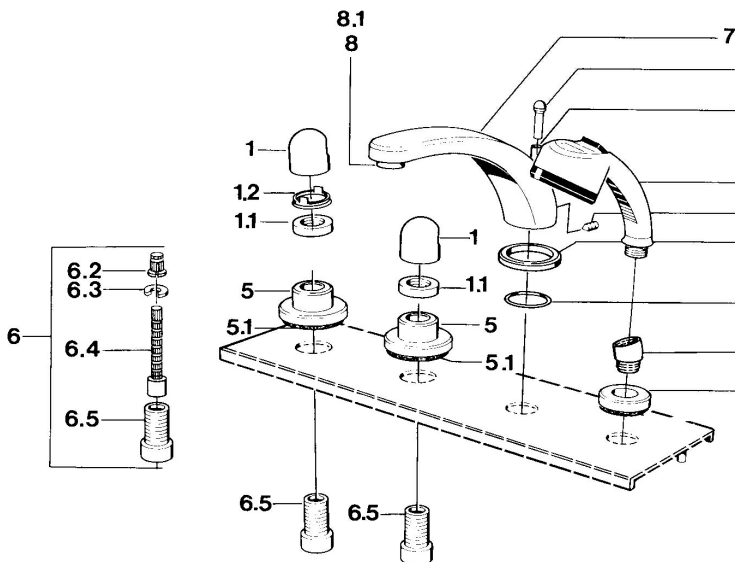

EAN: 4015474608405
static.hansa.com/0351203581

- Bath tub & Shower
- Trim Kit

- Tiled rim assembly

Technical data

Technical properties

Hot water supply	max. +80°C
Working pressure	0.5-10 bar

Spare parts

SP03512035

	Name	Code
1	Handle	59910363
1	Handle White Discontinued	59910364
1.1	Disk, M24x1.5	59910159
1.2	Ring	59910941
5	Cover flange White Discontinued	59910096
5	Cover flange, d 70 mm	59910094
5	Cover flange Chrome/Satin Discontinued	59910095
6	Raising kit, 80 mm	59910424
6.2	Adapter White	59910235
6.3	Ring	59910694
6.4	Inside spindle	59910379
6.5	Threaded sleeve, M24x1.5	59910100
7.1	Diverter knob Discontinued	59910109
7.3	Screw, M6x16, SW 2.5	59910120
7.4	Sealing kit	59910121
7.5	Cover flange Discontinued	59910918
8	Aerator, M28x1 D	59907198
9	Hand shower Chrome/Edelmessing Discontinued	599043304
9	Hand shower Discontinued	04320100
9	Hand shower Chrome/Satin Discontinued	599043302
9	Hand shower White/Edelmessing Discontinued	599043303
9.1	Cover flange	59910125
9.3	Angle connector	59911197
9.3	Angle connector Satin Discontinued	59911198
10.3	Angle connector White Discontinued	59911202