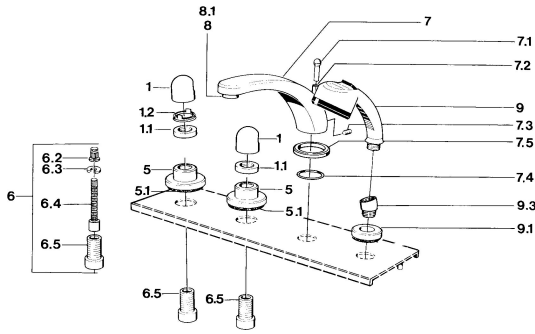

EAN: 4015474608382
static.hansa.com/03512035

- Bath tub & Shower
- Trim Kit
- Tiled rim assembly
- Chrome

Technical data

Technical properties

Hot water supply max. +80°C
 Working pressure 0.5-10 bar

Spare parts

SP03512035

	Name	Code
1	Handle	59910363
1	Handle White Discontinued	59910364
1.1	Disk, M24x1.5	59910159
1.2	Ring	59910941
5	Cover flange White Discontinued	59910096
5	Cover flange, d 70 mm	59910094
5	Cover flange Chrome/Satin Discontinued	59910095
6	Raising kit, 80 mm	59910424
6.2	Adapter White	59910235
6.3	Ring	59910694
6.4	Inside spindle	59910379
6.5	Threaded sleeve, M24x1.5	59910100
7.1	Diverter knob Discontinued	59910109
7.3	Screw, M6x16, SW 2.5	59910120
7.4	Sealing kit	59910121
7.5	Cover flange Discontinued	59910918
8	Aerator, M28x1 D	59907198
9	Hand shower Chrome/Edelmessing Discontinued	599043304
9	Hand shower Discontinued	04320100
9	Hand shower Chrome/Satin Discontinued	599043302
9	Hand shower White/Edelmessing Discontinued	599043303
9.1	Cover flange	59910125
9.3	Angle connector	59911197
9.3	Angle connector Satin Discontinued	59911198
10.3	Angle connector White Discontinued	59911202