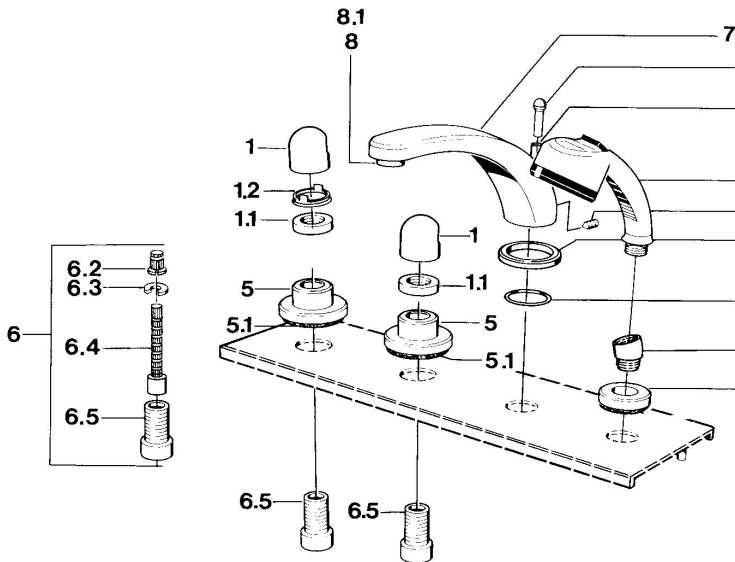

EAN: 4015474608382
static.hansa.com/03512035

- Bath tub & Shower
- Trim Kit
- Tiled rim assembly
- Chrome

Technical data

Technical properties

Hot water supply max. +80°C
 Working pressure 0.5-10 bar

Spare parts

SP03512035

	Name	Code
1	Handle	59910363
1	Handle White Discontinued	59910364
1.1	Disk, M24x1.5	59910159
1.2	Ring	59910941
5	Cover flange White Discontinued	59910096
5	Cover flange, d 70 mm	59910094
5	Cover flange Chrome/Satin Discontinued	59910095
6	Raising kit, 80 mm	59910424
6.2	Adapter White	59910235
6.3	Ring	59910694
6.4	Inside spindle	59910379
6.5	Threaded sleeve, M24x1.5	59910100
7.1	Diverter knob Discontinued	59910109
7.3	Screw, M6x16, SW 2.5	59910120
7.4	Sealing kit	59910121
7.5	Cover flange Discontinued	59910918
8	Aerator, M28x1 D	59907198
9	Hand shower Chrome/Edelmessing Discontinued	599043304
9	Hand shower Discontinued	04320100
9	Hand shower Chrome/Satin Discontinued	599043302
9	Hand shower White/Edelmessing Discontinued	599043303
9.1	Cover flange	59910125
9.3	Angle connector	59911197
9.3	Angle connector Satin Discontinued	59911198
10.3	Angle connector White Discontinued	59911202