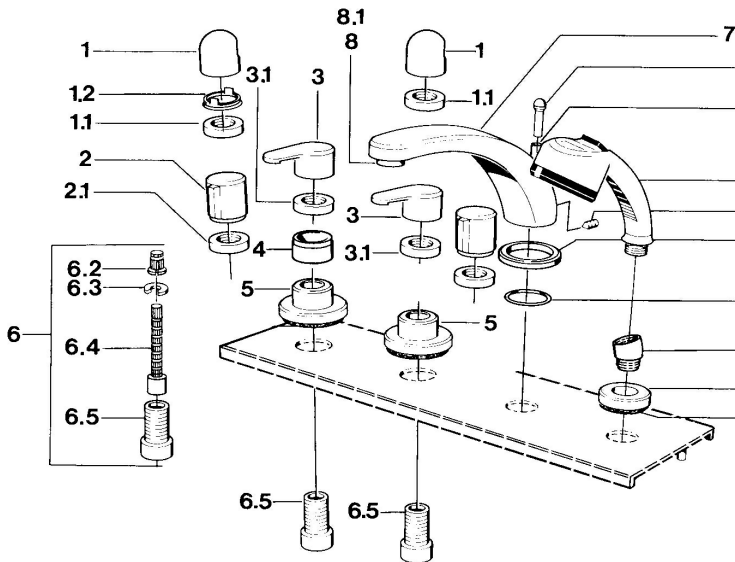

EAN: 4015474598058
static.hansa.com/0351203172

- Bath tub & Shower
- Trim Kit
- Tiled rim assembly

Technical data

Technical properties

Hot water supply max. +80°C
 Working pressure 0.5-10 bar

Spare parts

SP03512031

	Name	Code
1	Handle	59910363
1.1	Disk, M24x1.5	59910159
1.2	Ring	59910941
2.1	Nut, M24x1.5 Discontinued	59910093
3.1	Tightening nut Discontinued	59910064
5	Cover flange, d 70 mm	59910094
6	Raising kit, 80 mm	59910424
6.2	Adapter White	59910235
6.3	Ring	59910694
6.4	Inside spindle	59910379
6.5	Threaded sleeve, M24x1.5	59910100
7.1	Diverter knob Discontinued	59910109
7.3	Screw, M6x16, SW 2.5	59910120
7.4	Sealing kit	59910121
7.5	Cover flange Discontinued	59910918
8	Aerator, M28x1 D	59907198
9	Hand shower Discontinued	04320100
9	Hand shower Chrome/Satin Discontinued	599043302
9.1	Cover flange	59910125
9.3	Angle connector	59911197
9.3	Angle connector Satin Discontinued	59911198