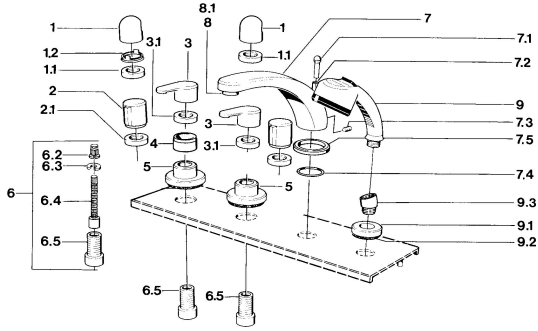

EAN: 4015474598058
static.hansa.com/0351203172

- Bath tub & Shower
- Trim Kit
- Tiled rim assembly

Technical data

Technical properties

Hot water supply max. +80°C
 Working pressure 0.5-10 bar

Spare parts

SP03512031

	Name	Code
1	Handle	59910363
1.1	Disk, M24x1.5	59910159
1.2	Ring	59910941
2.1	Nut, M24x1.5 Discontinued	59910093
3.1	Tightening nut Discontinued	59910064
5	Cover flange, d 70 mm	59910094
6	Raising kit, 80 mm	59910424
6.2	Adapter White	59910235
6.3	Ring	59910694
6.4	Inside spindle	59910379
6.5	Threaded sleeve, M24x1.5	59910100
7.1	Diverter knob Discontinued	59910109
7.3	Screw, M6x16, SW 2.5	59910120
7.4	Sealing kit	59910121
7.5	Cover flange Discontinued	59910918
8	Aerator, M28x1 D	59907198
9	Hand shower Discontinued	04320100
9	Hand shower Chrome/Satin Discontinued	599043302
9.1	Cover flange	59910125
9.3	Angle connector	59911197
9.3	Angle connector Satin Discontinued	59911198